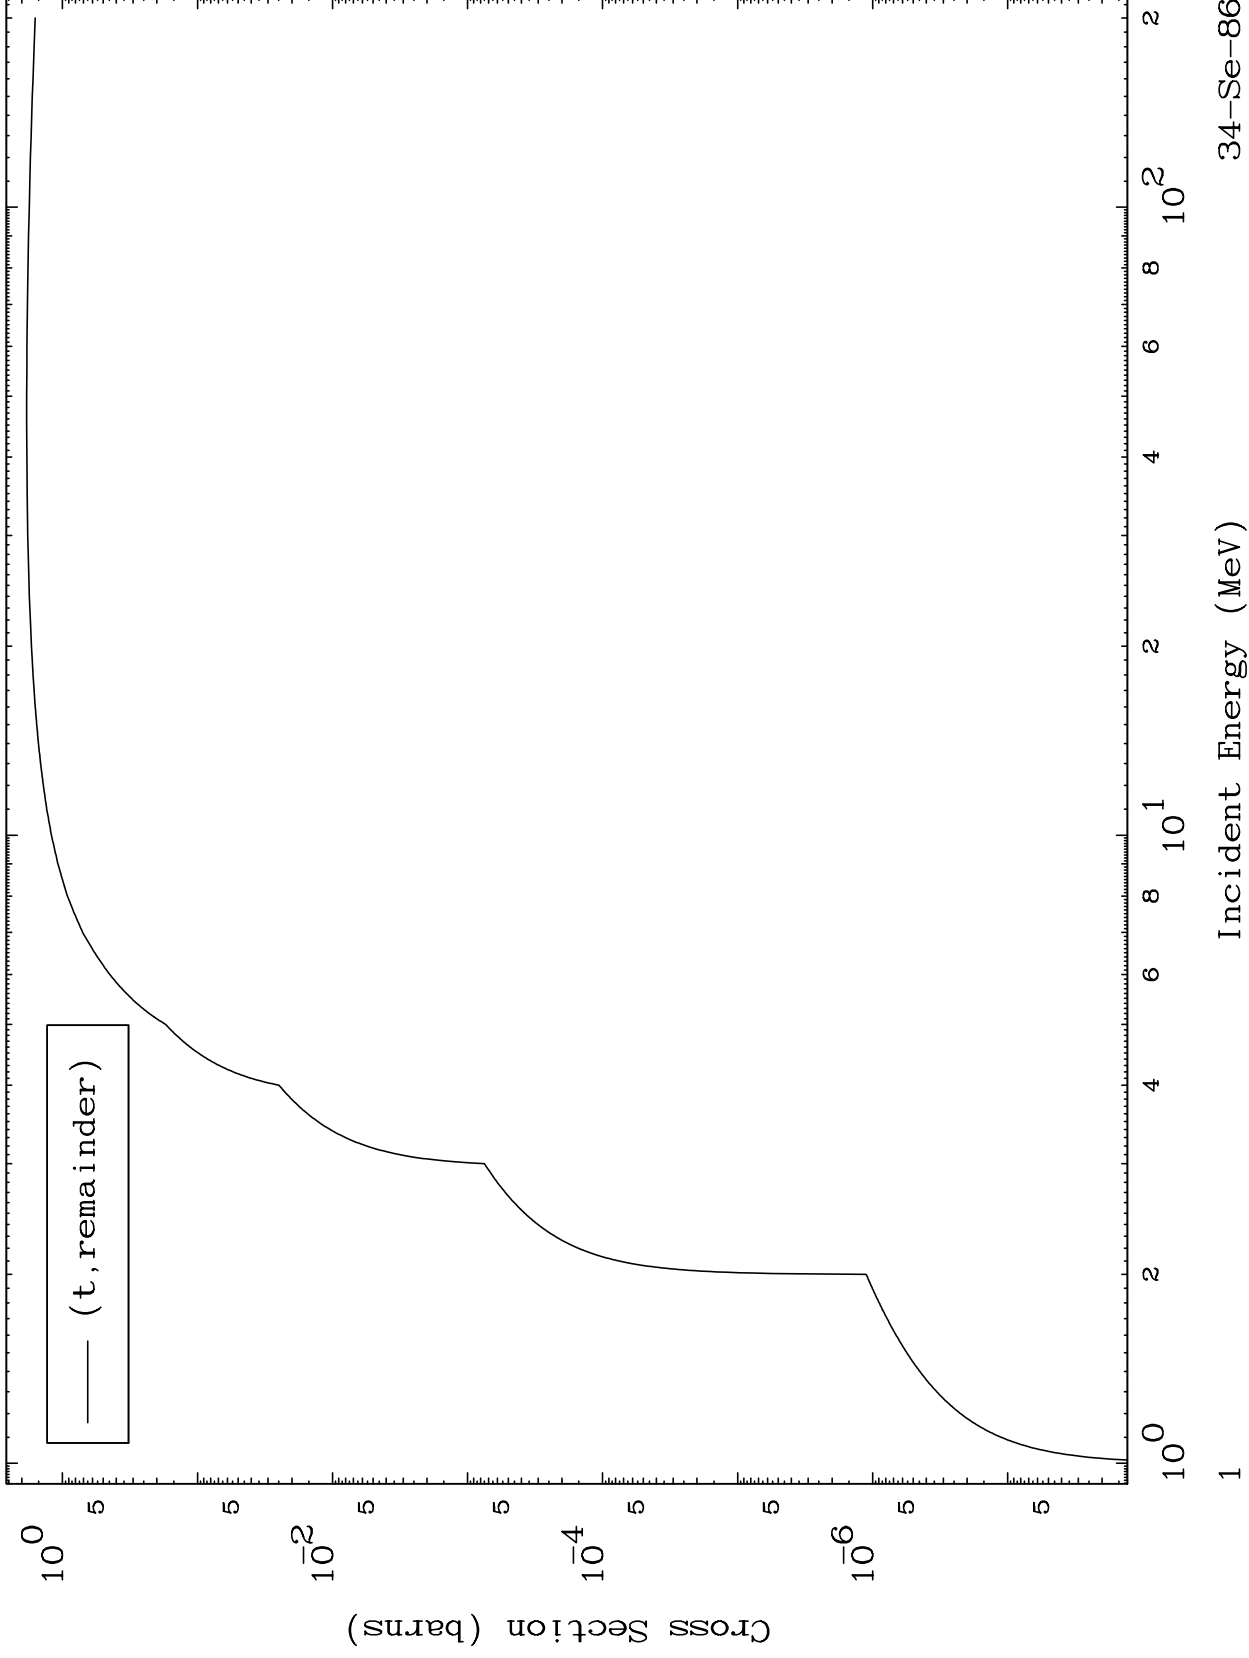

Press Mouse Button to Start

MAT 3461

Triton Major  
0 Kelvin Cross Sections

<sup>34</sup>Se-86

<sup>34</sup>Se-86