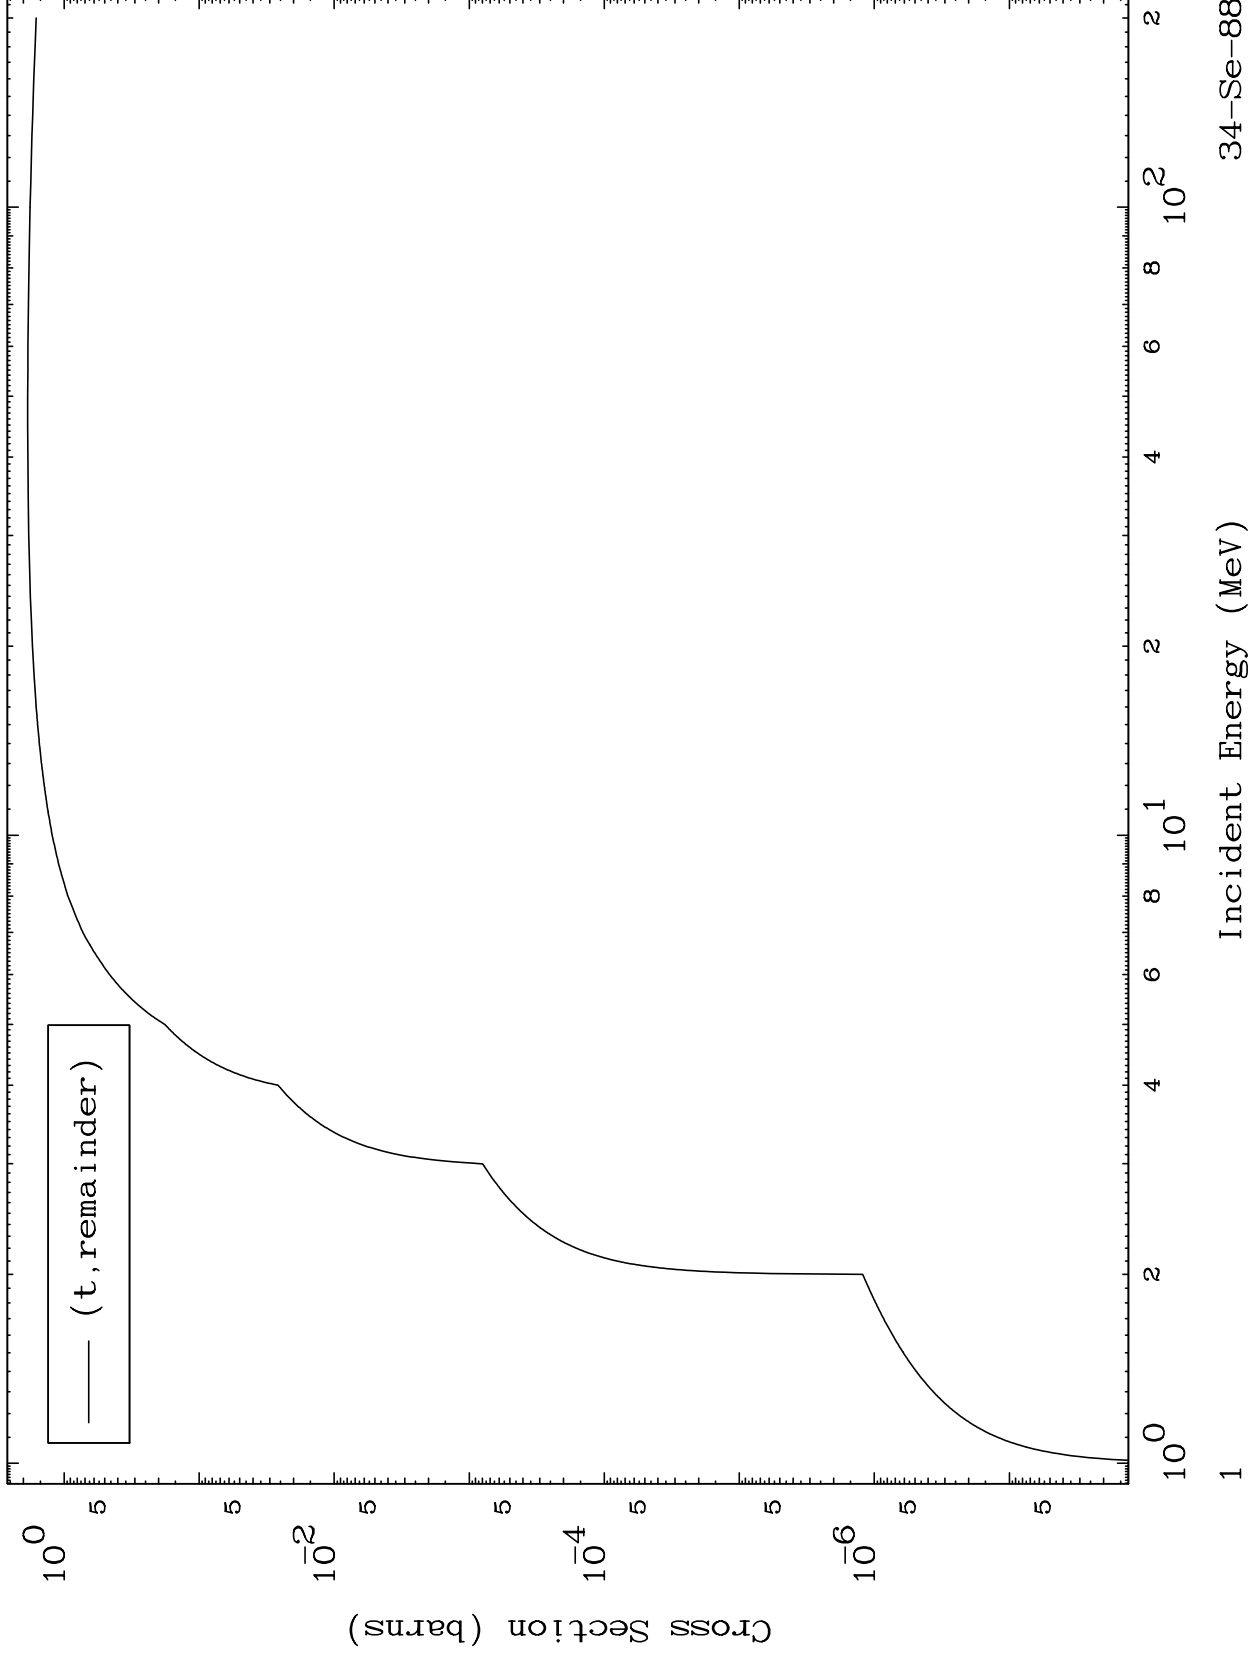

Press Mouse Button to Start

MAT 3467

Triton Major  
0 Kelvin Cross Sections

34-Se-88

34-Se-88