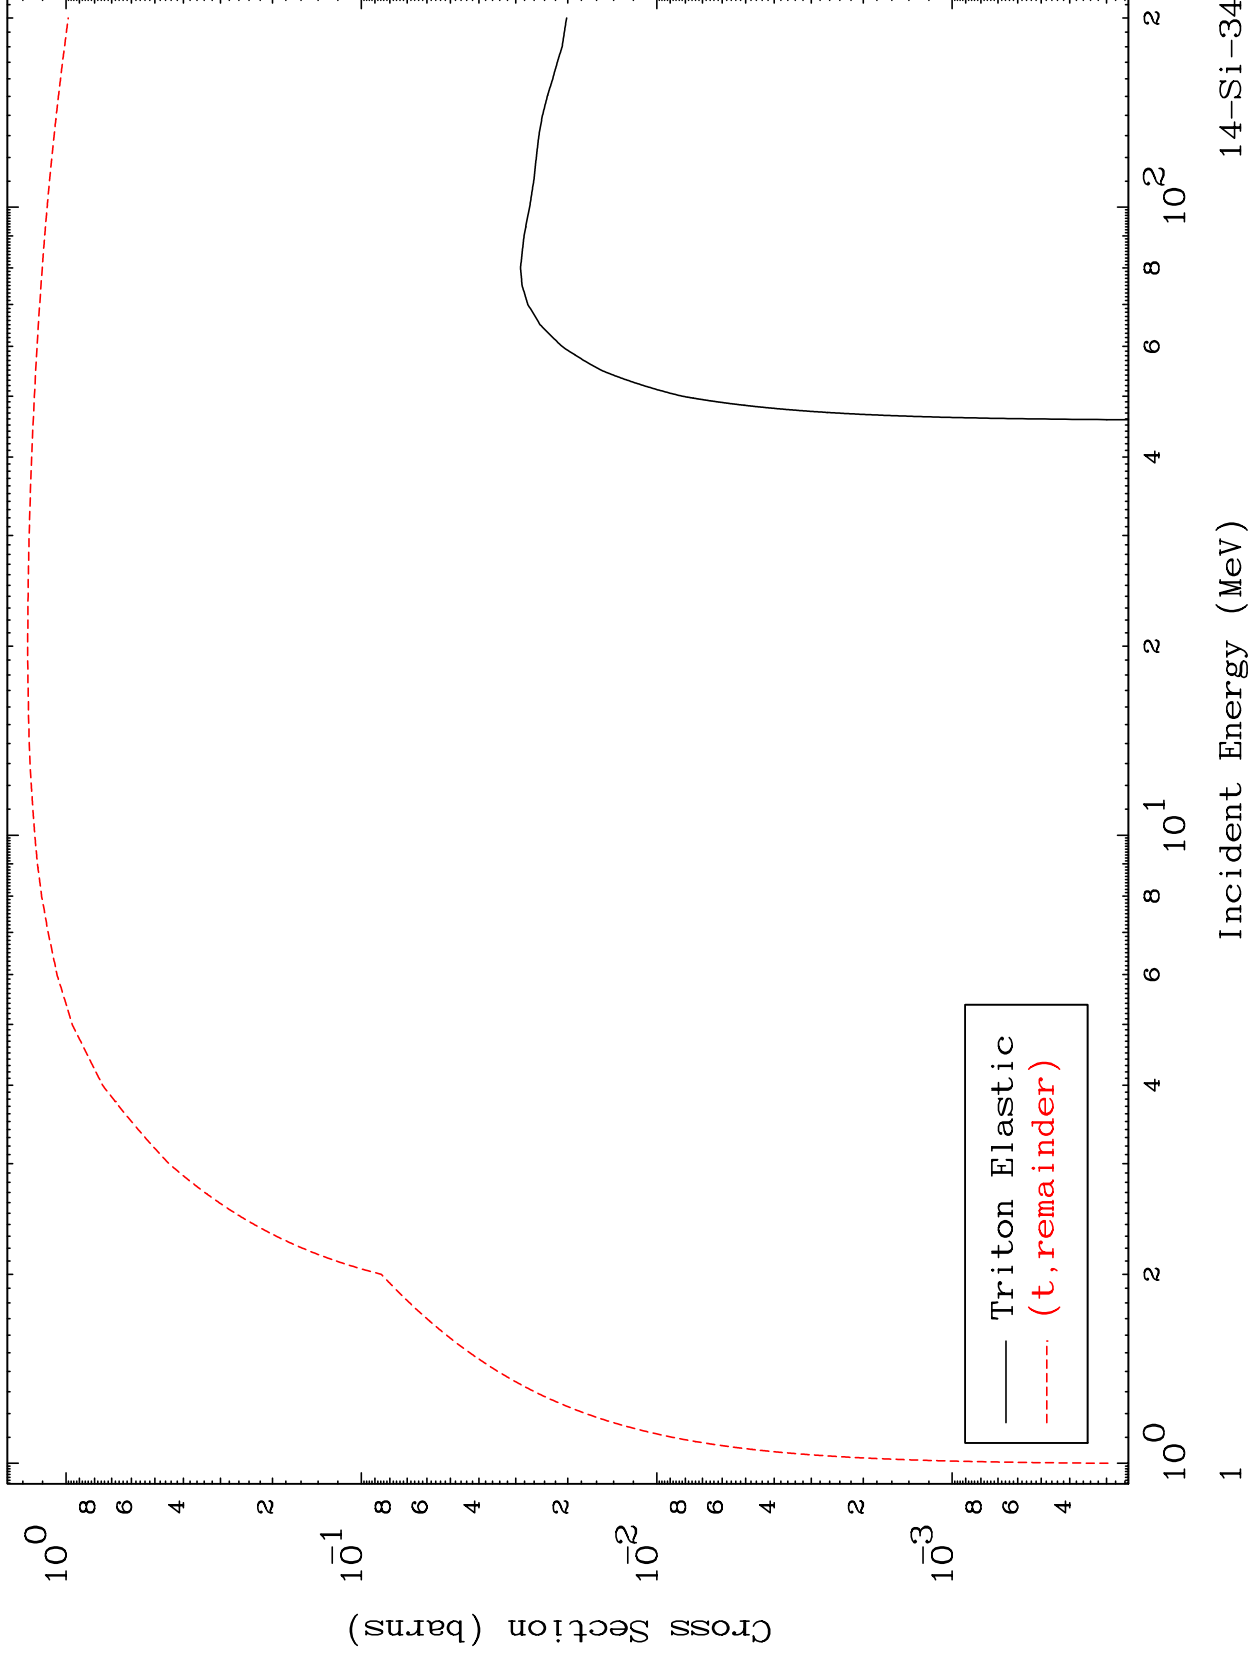

Press Mouse Button to Start

MAT 1443

Triton Major

14-Si-34

0 Kelvin Cross Sections

14-Si-34

Incident Energy (MeV)