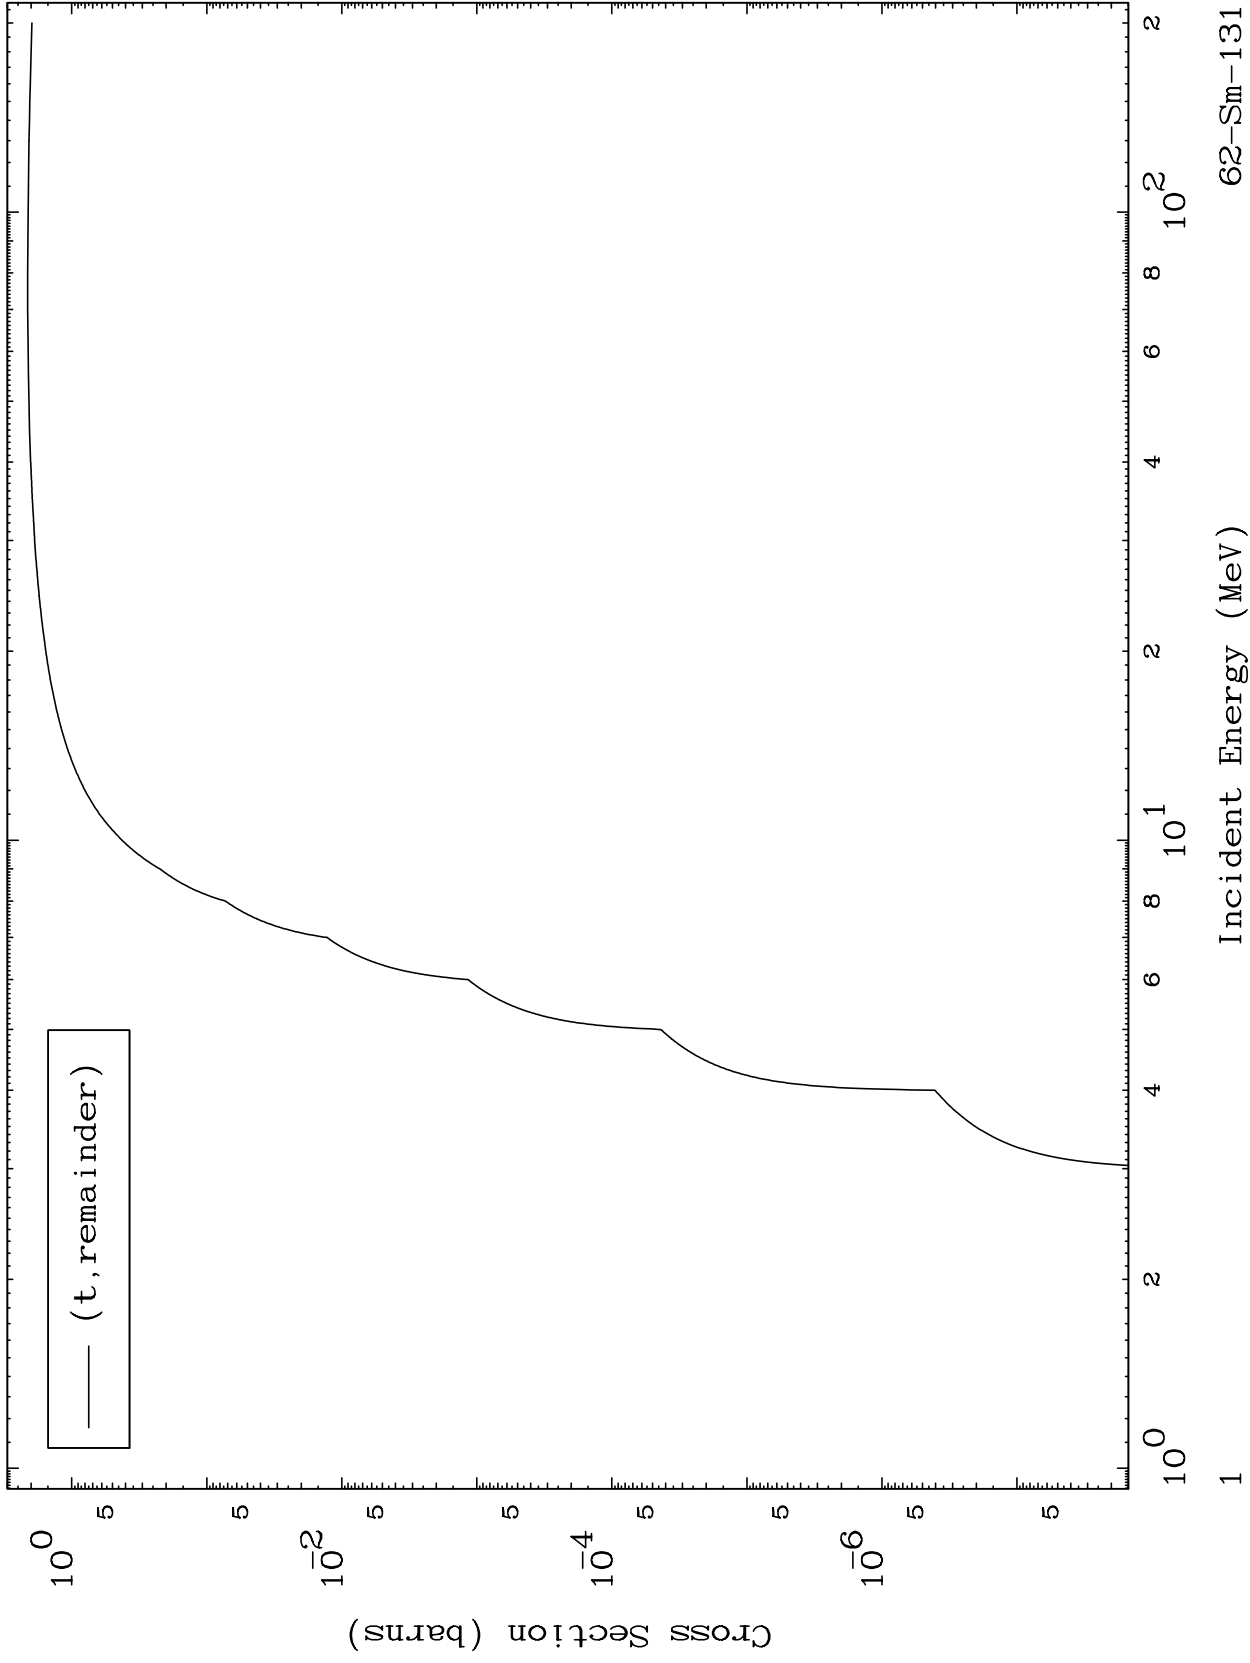

Press Mouse Button to Start

MAT 6186

Triton Major  
0 Kelvin Cross Sections

62-Sm-131

62-Sm-131