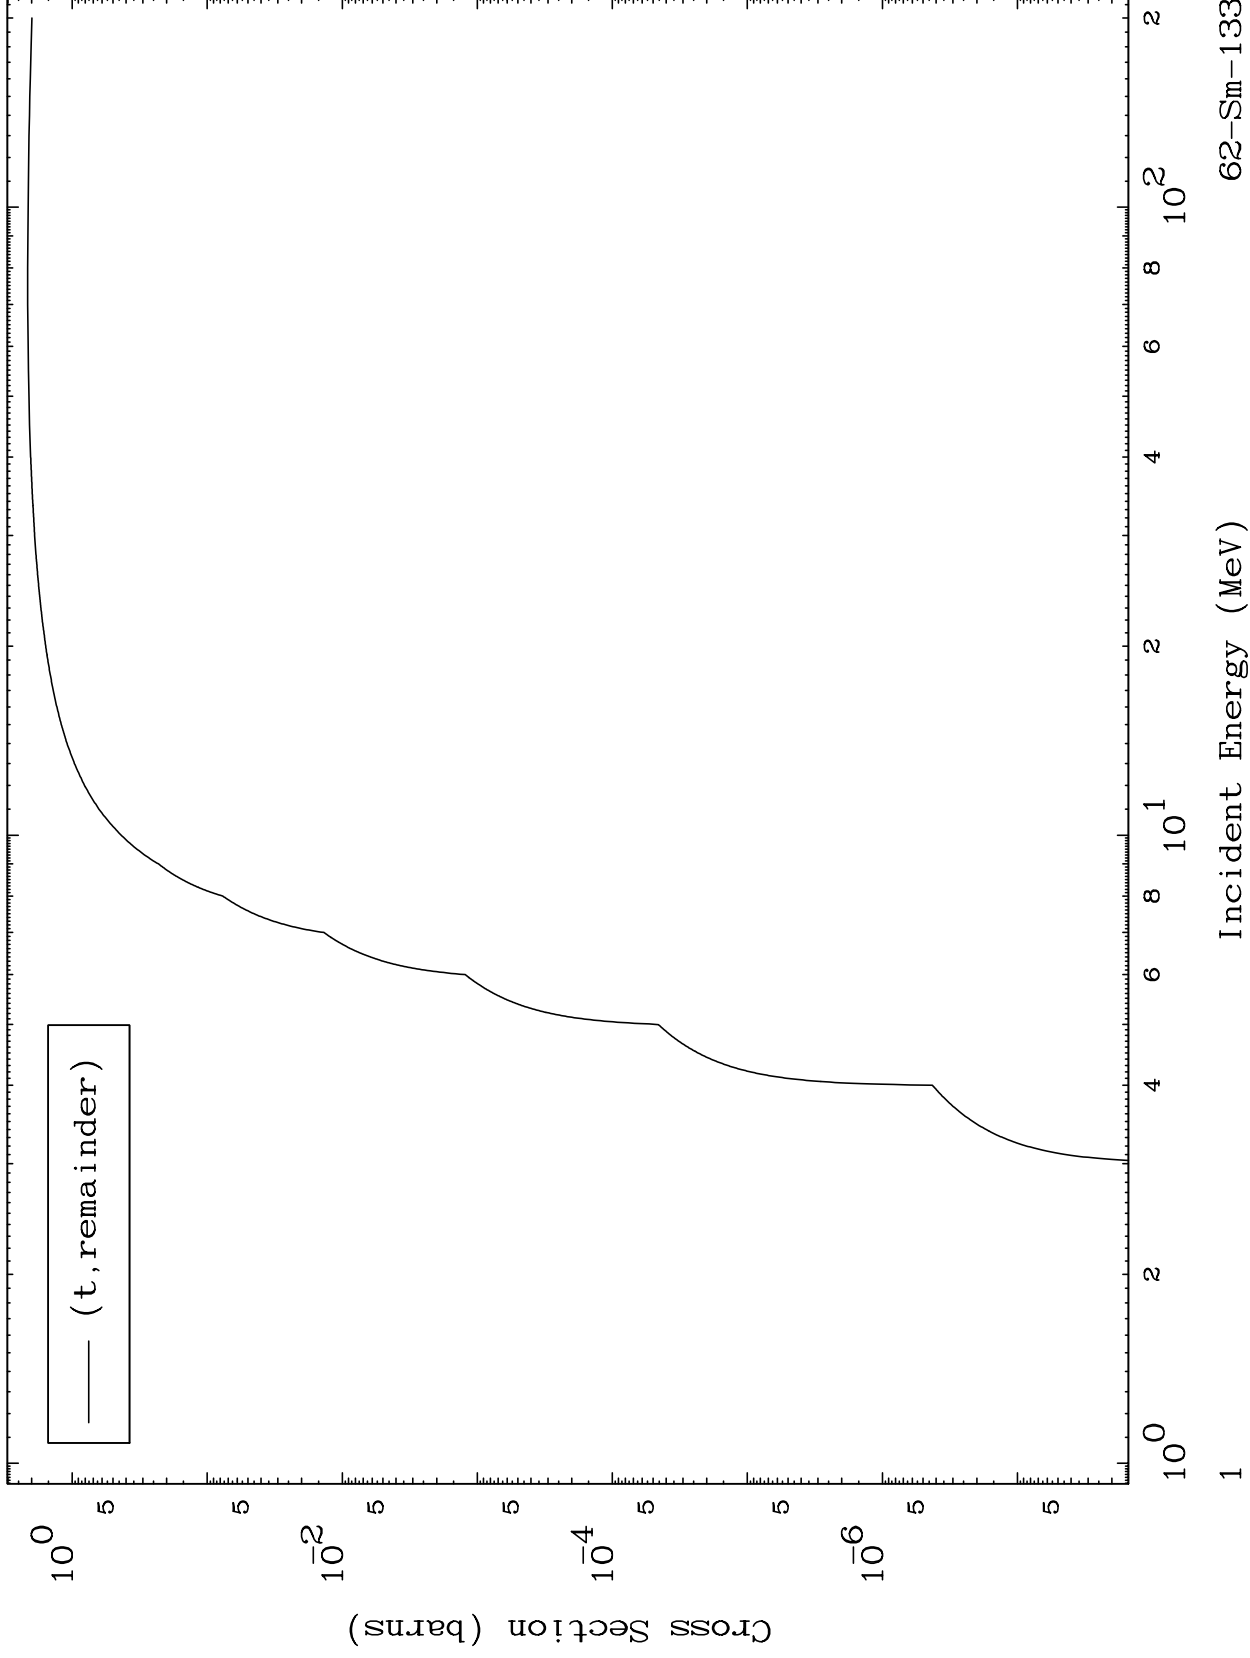

Press Mouse Button to Start

MAT 6192

Triton Major  
0 Kelvin Cross Sections

62-Sm-133

62-Sm-133