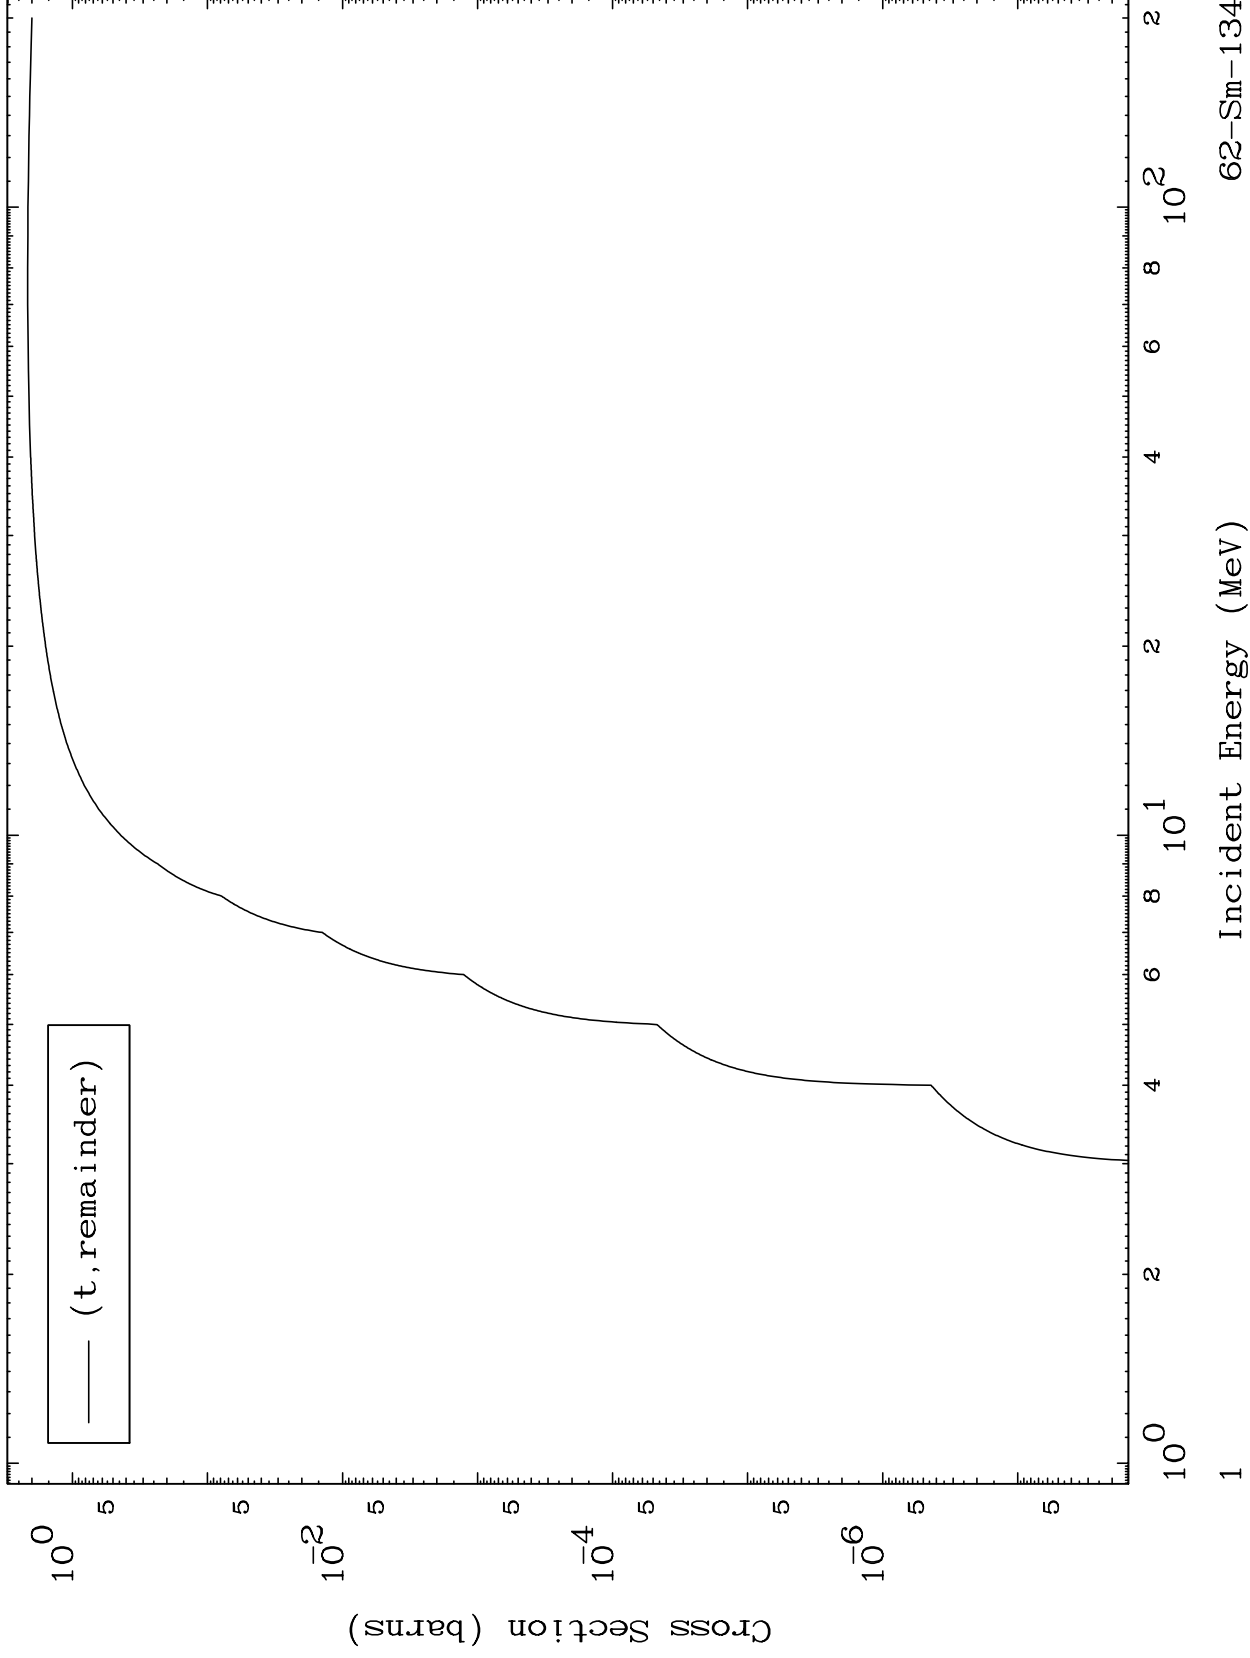

Press Mouse Button to Start

MAT 6195

Triton Major  
0 Kelvin Cross Sections

62-Sm-134

62-Sm-134

Incident Energy (MeV)