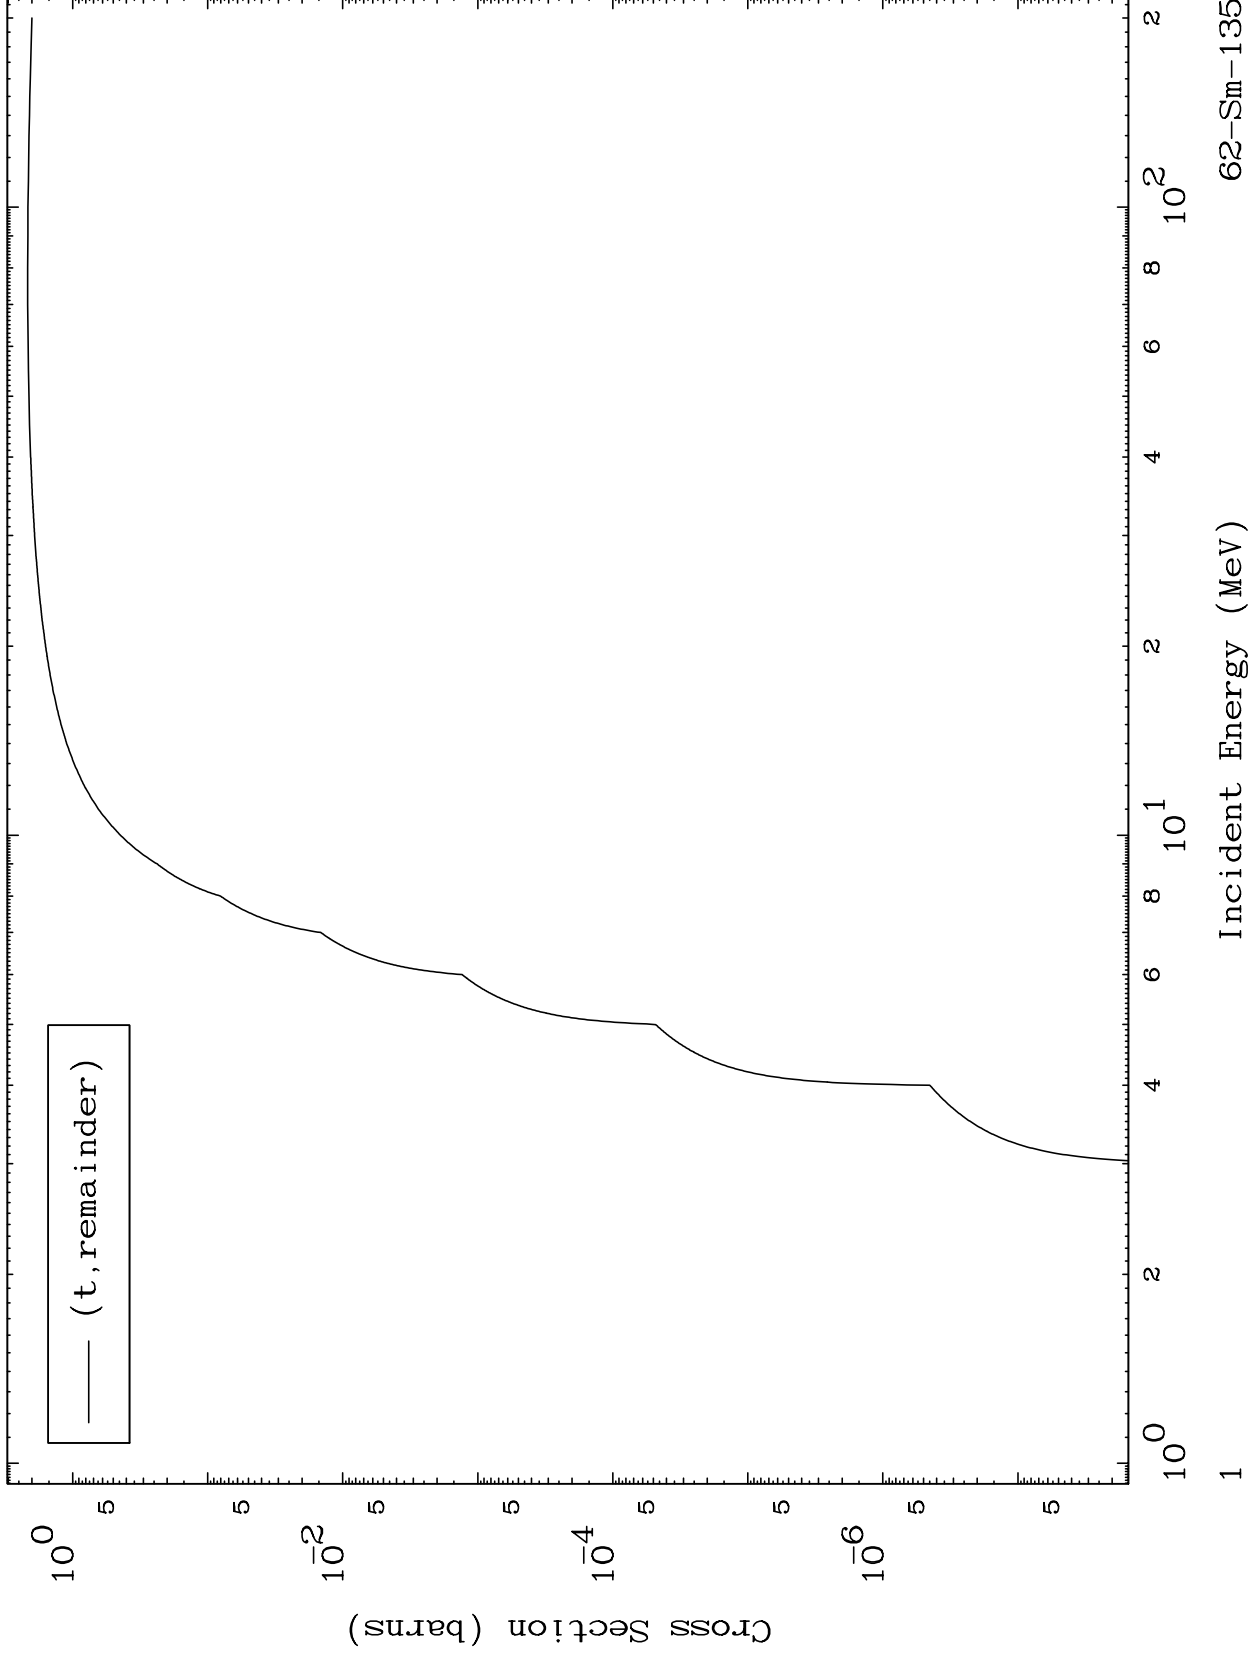

Press Mouse Button to Start

MAT 6198

Triton Major
0 Kelvin Cross Sections

62-Sm-135

62-Sm-135

Incident Energy (MeV)