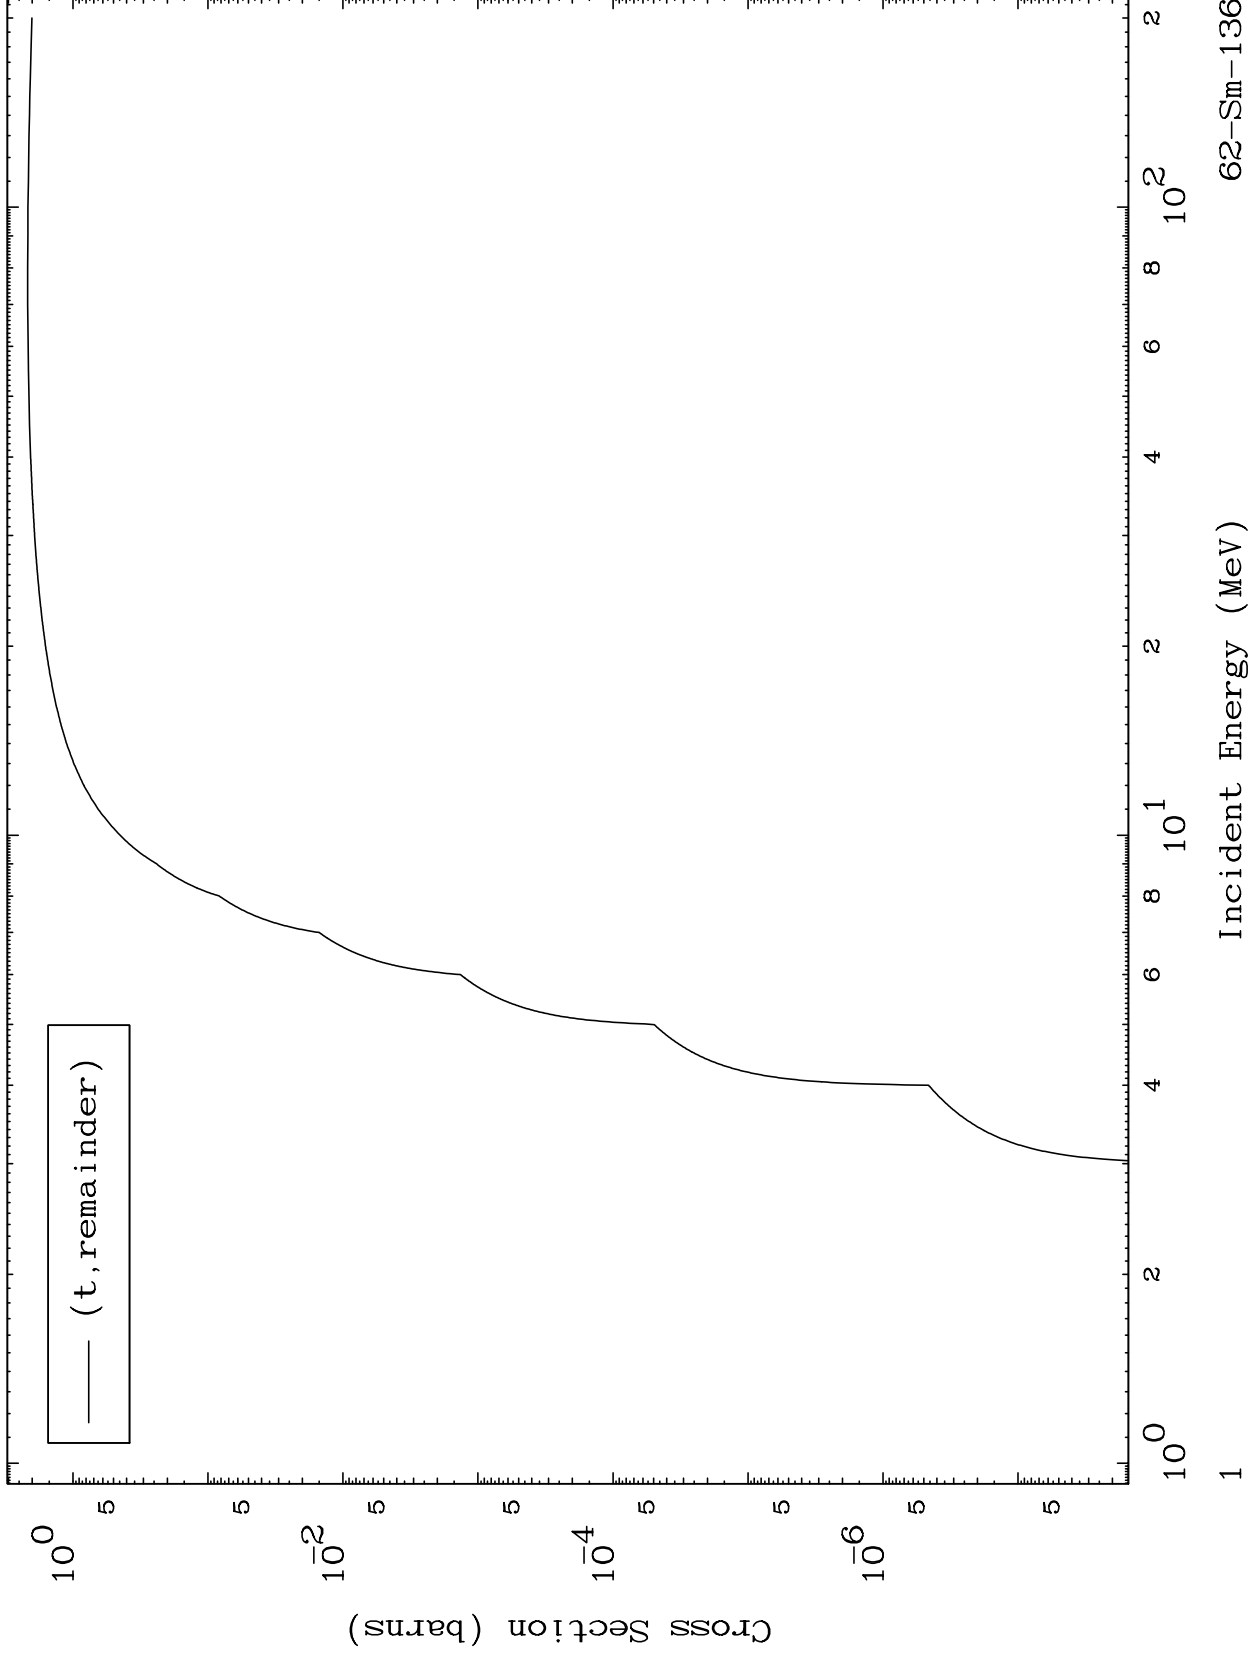

Press Mouse Button to Start

MAT 6201

Triton Major
0 Kelvin Cross Sections

62-Sm-136

62-Sm-136