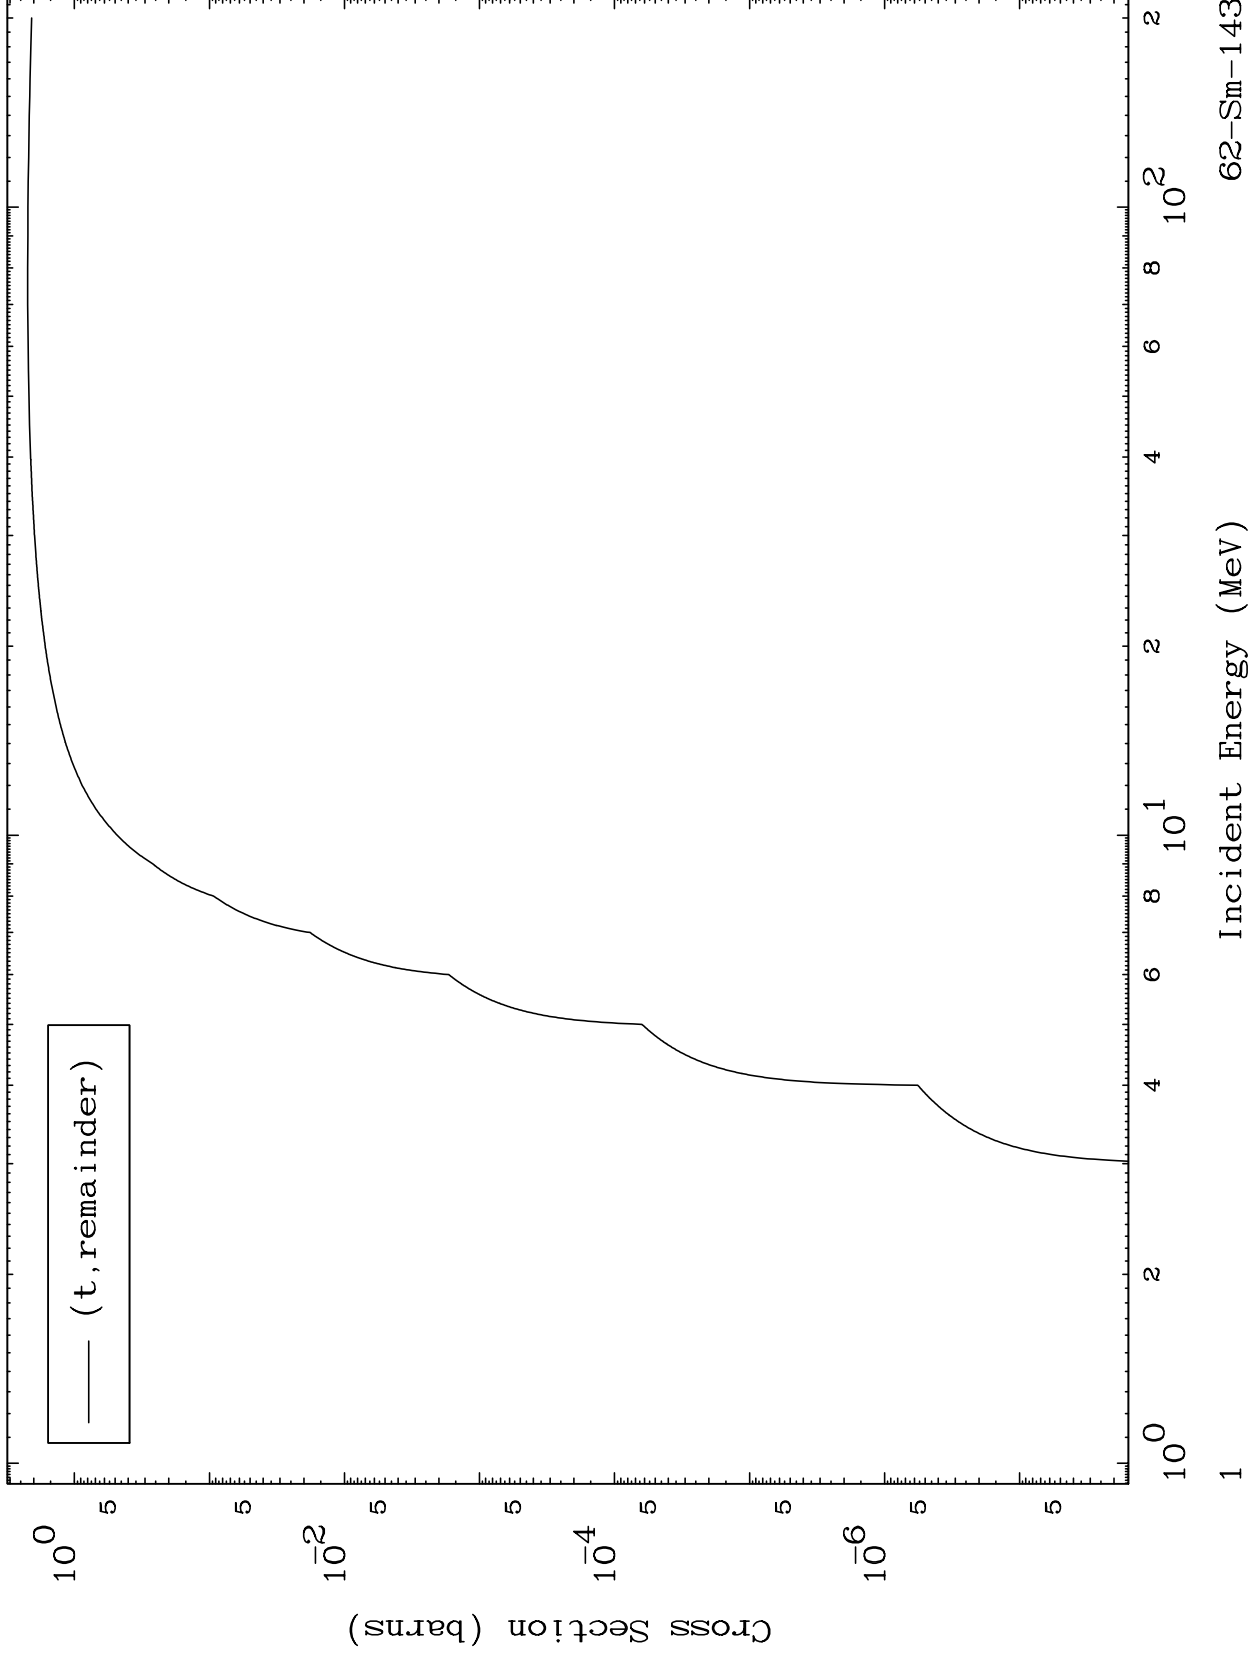

Press Mouse Button to Start

MAT 6222

Triton Major
0 Kelvin Cross Sections

62-Sm-143

62-Sm-143