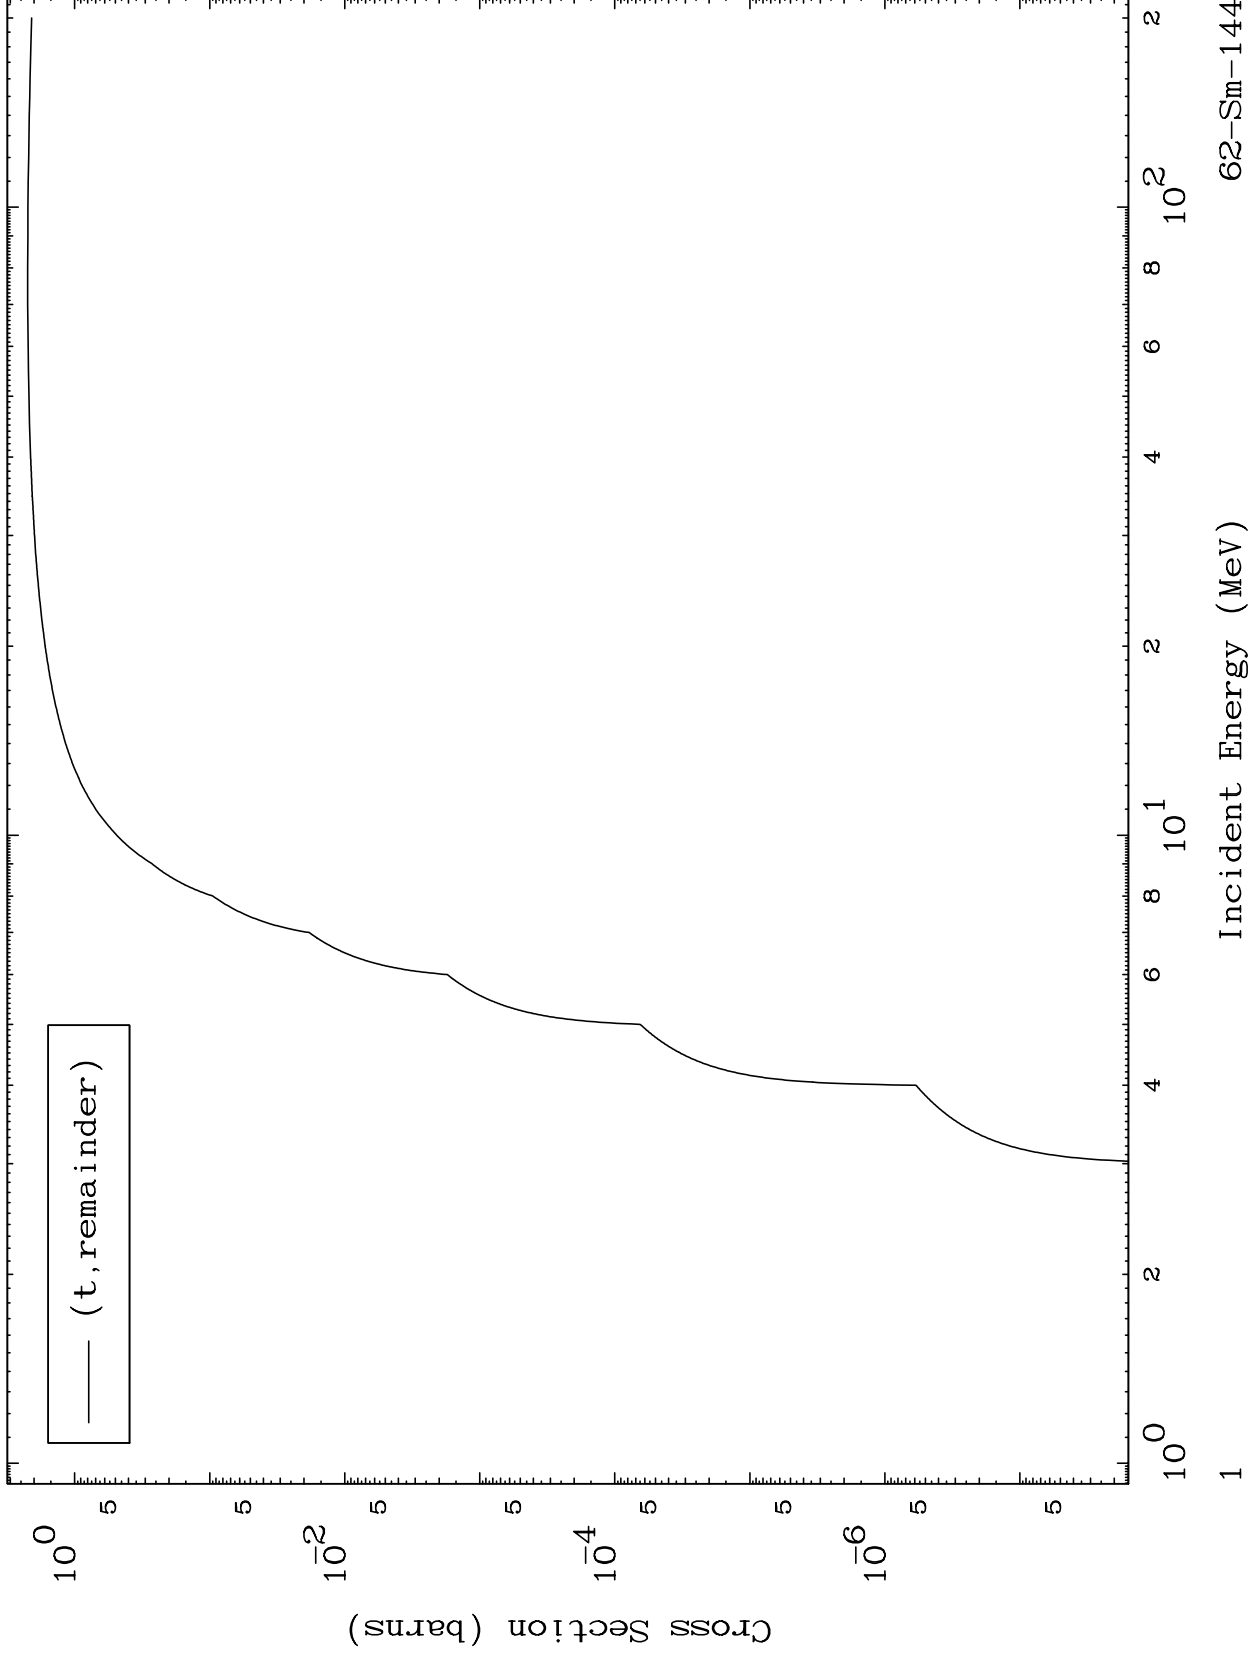

Press Mouse Button to Start

MAT 6225

Triton Major  
0 Kelvin Cross Sections

62-Sm-144

62-Sm-144

Incident Energy (MeV)