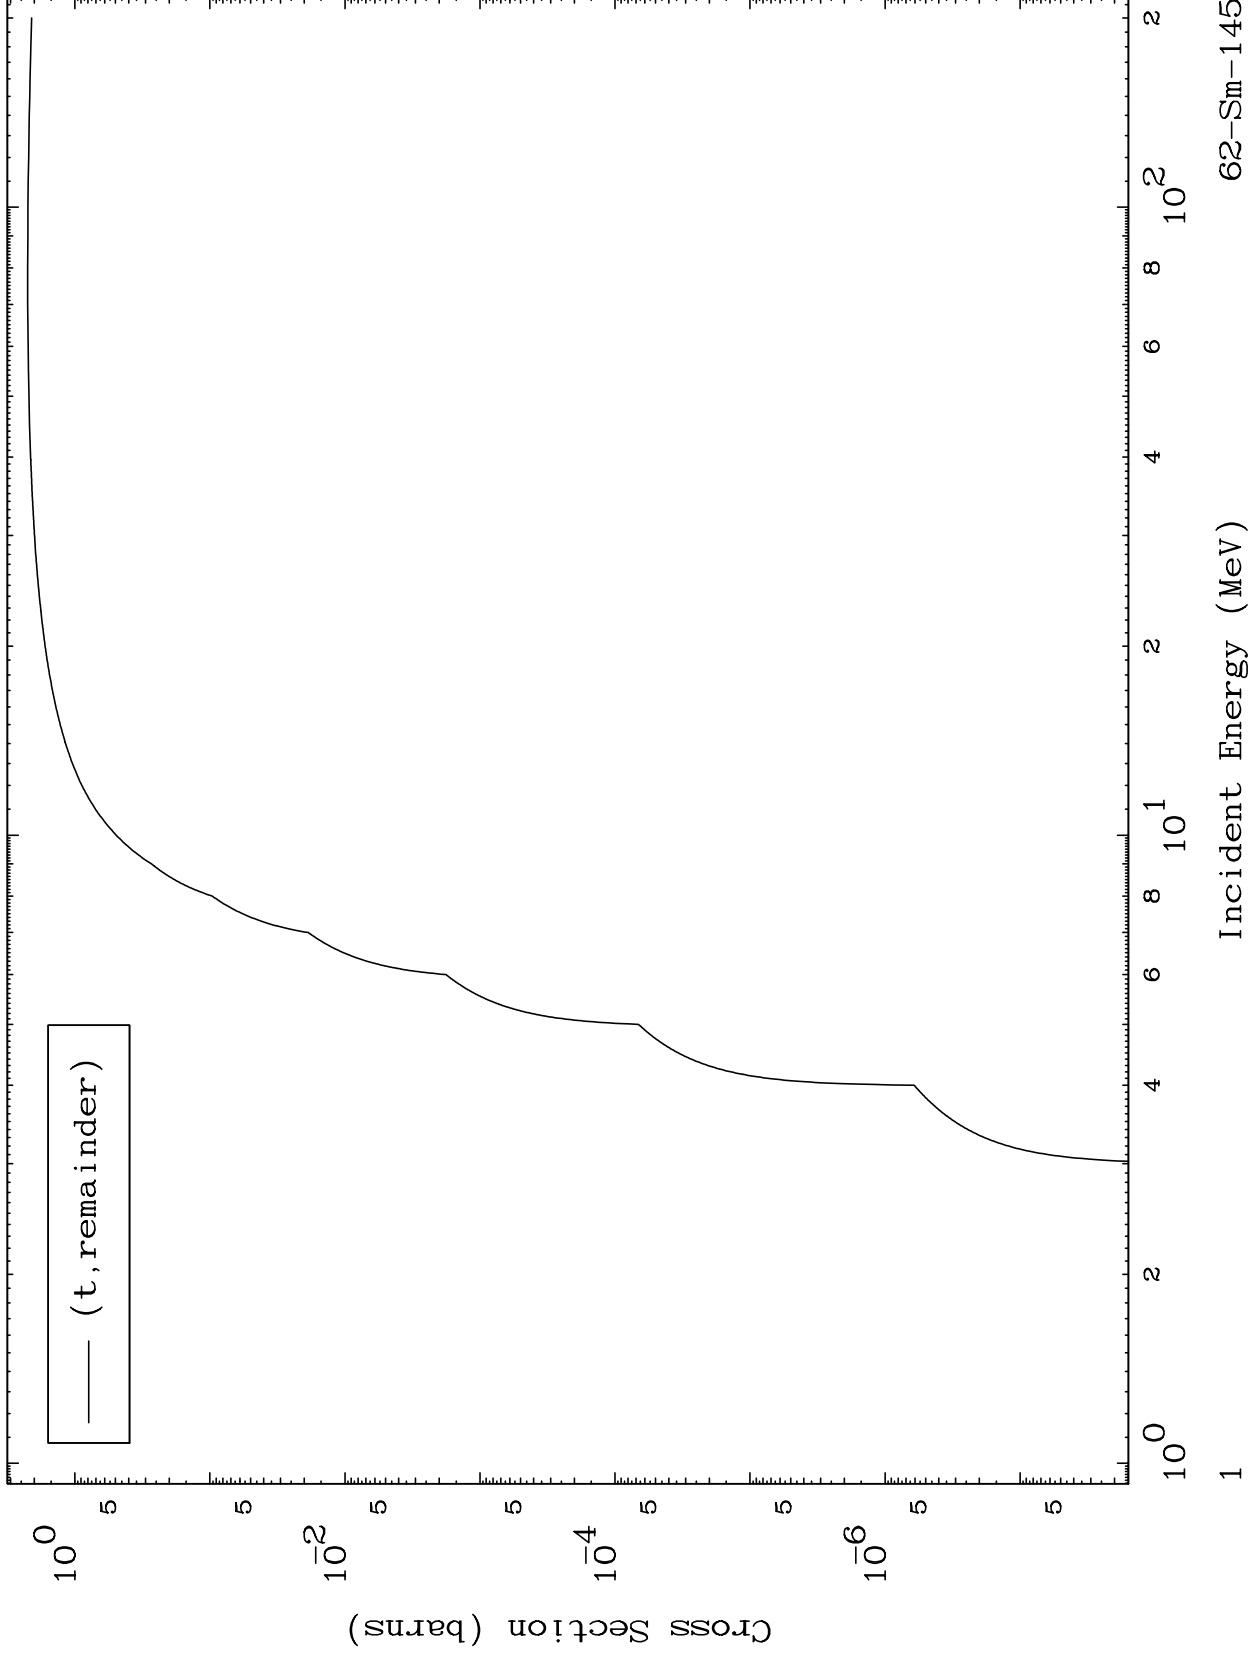

Press Mouse Button to Start

MAT 6228

Triton Major
0 Kelvin Cross Sections

62-Sm-145

62-Sm-145