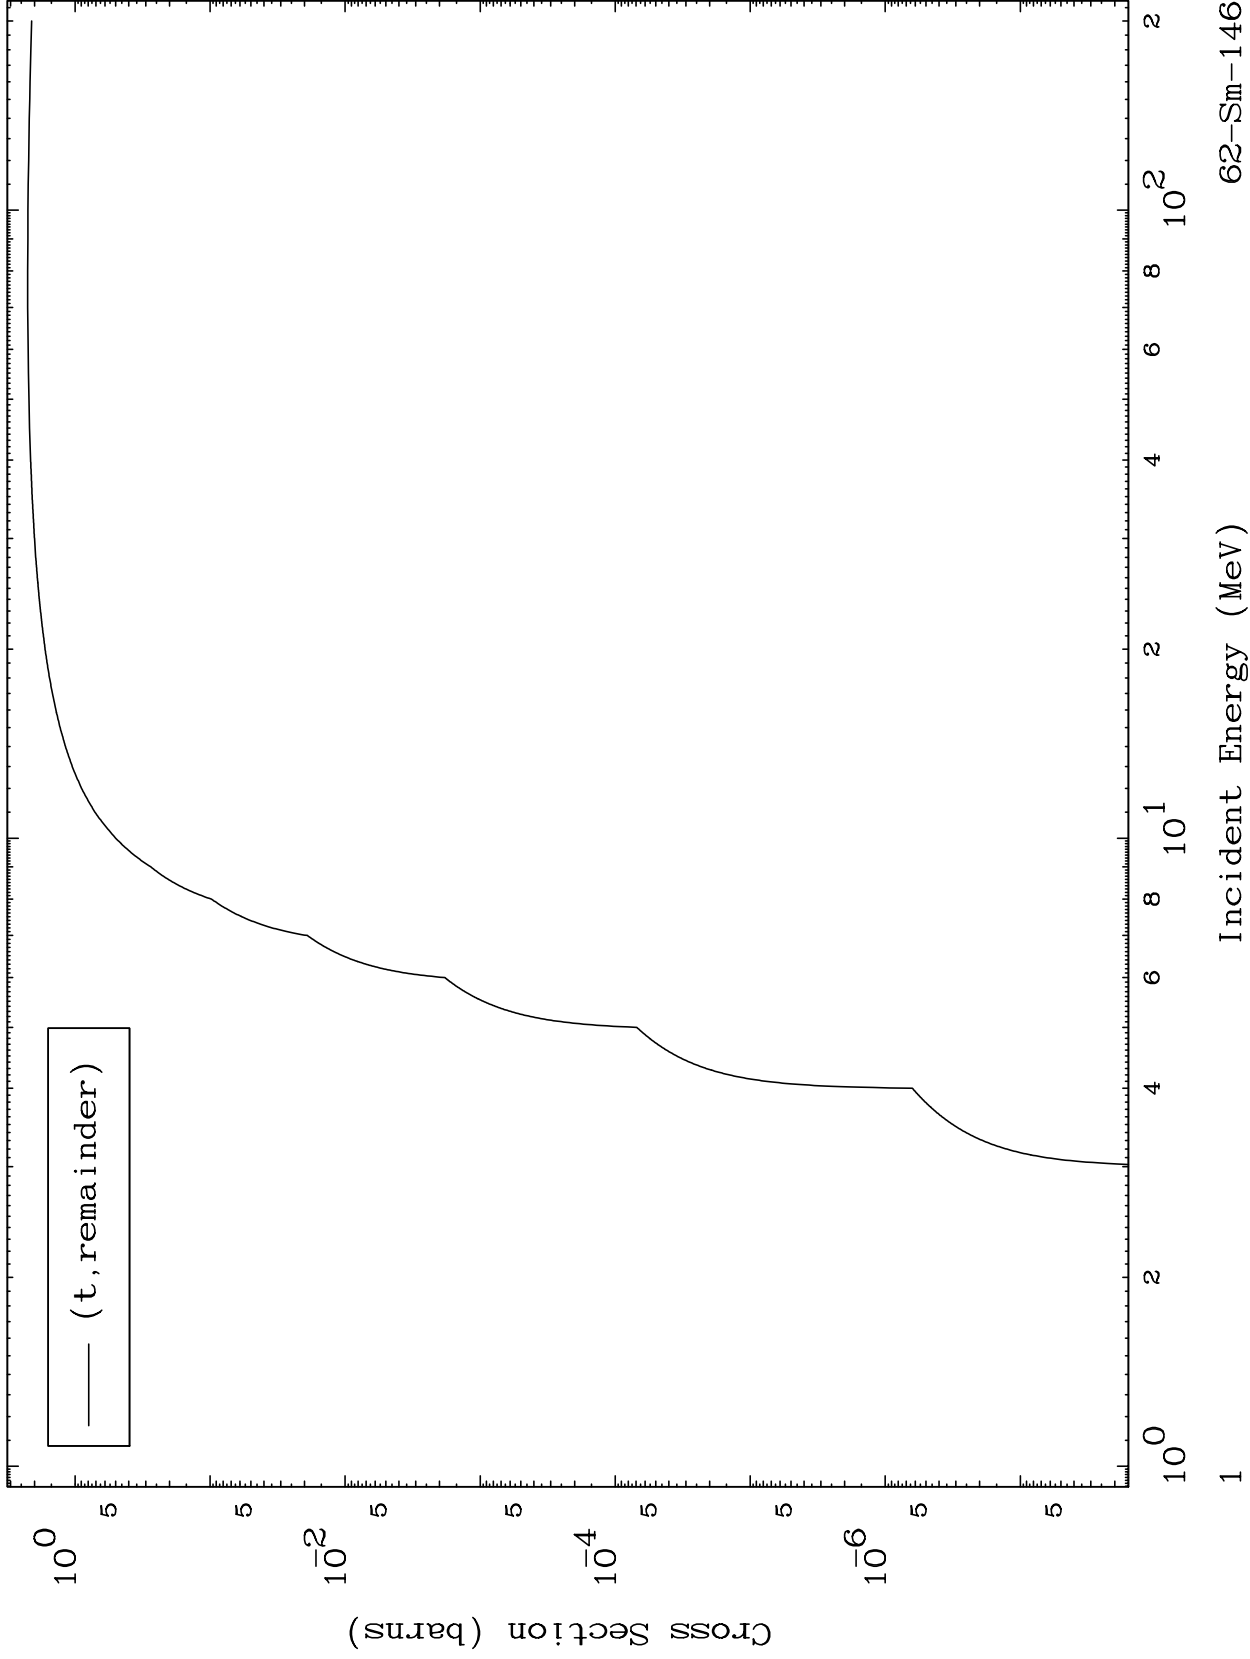

Press Mouse Button to Start

MAT 6231

Triton Major  
0 Kelvin Cross Sections

62-Sm-146

62-Sm-146