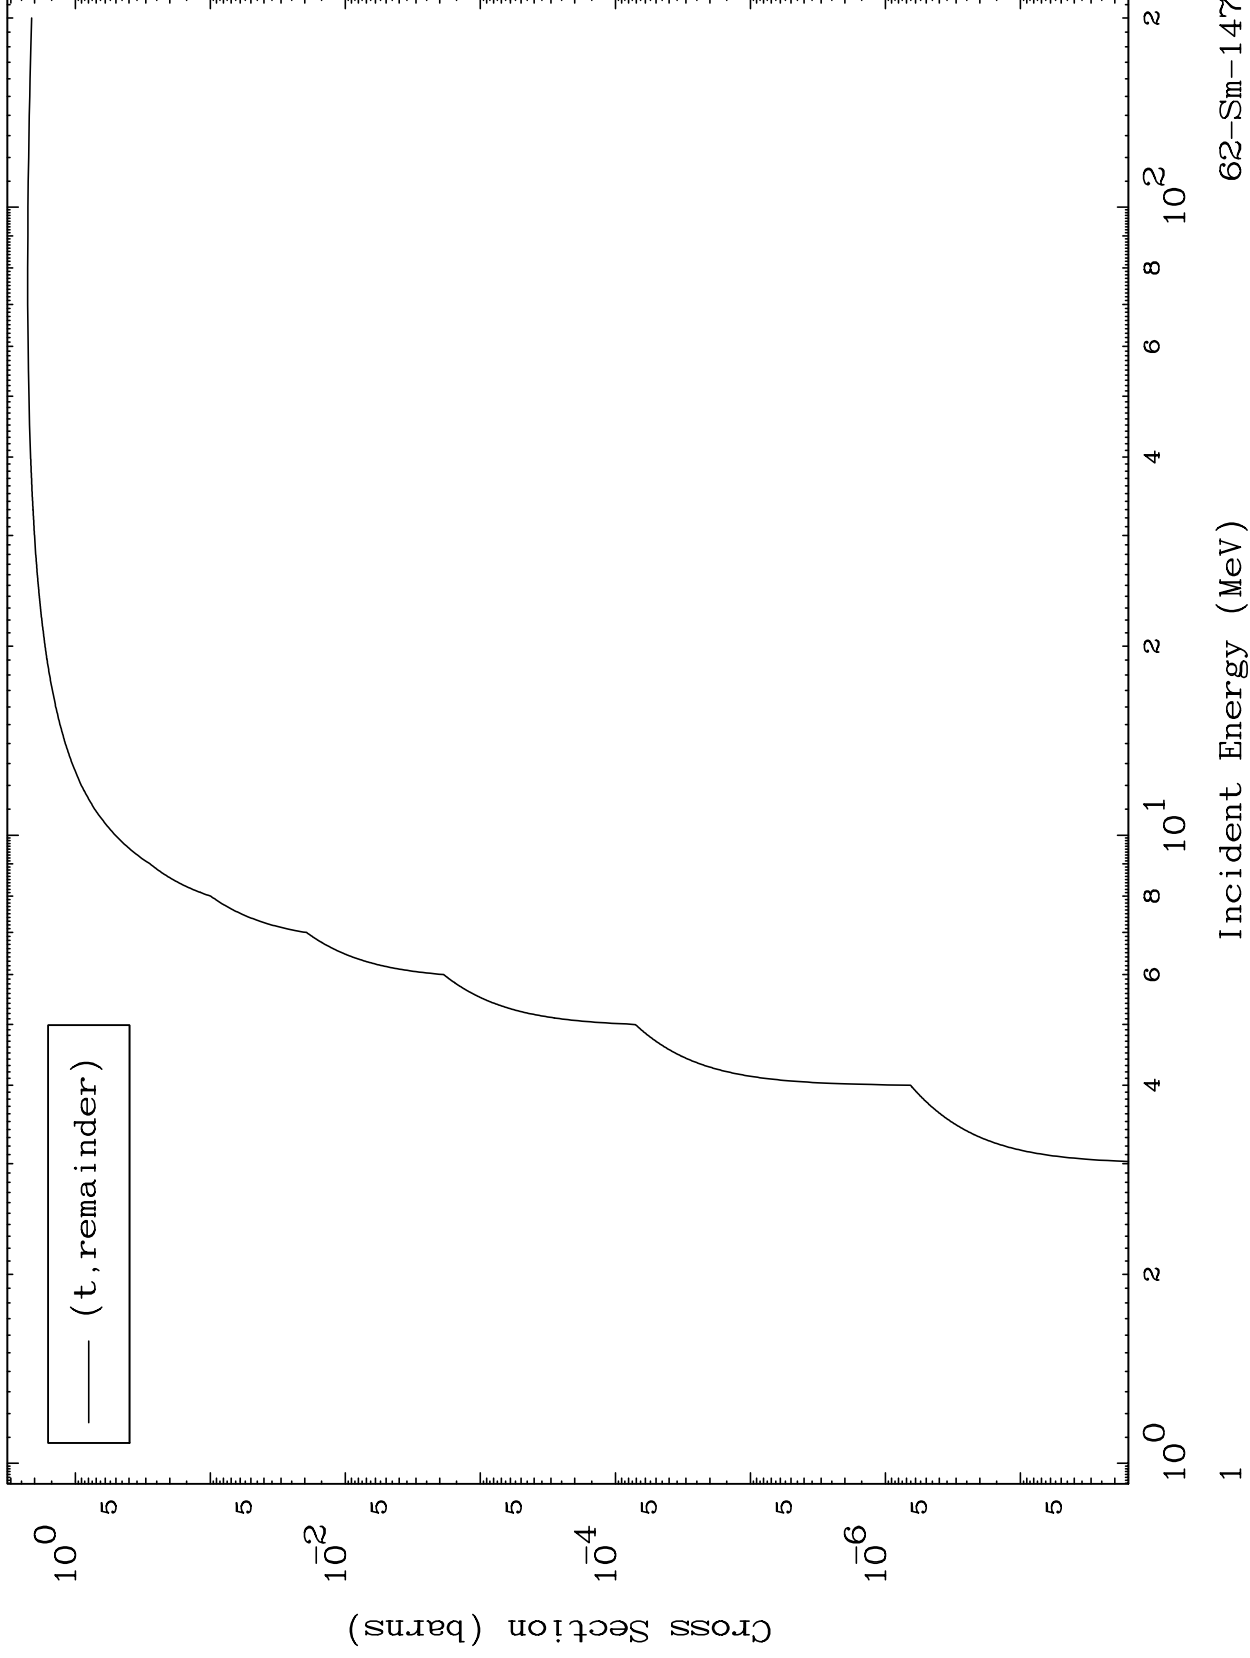

Press Mouse Button to Start

MAT 6234

Triton Major
0 Kelvin Cross Sections

62-Sm-147

62-Sm-147