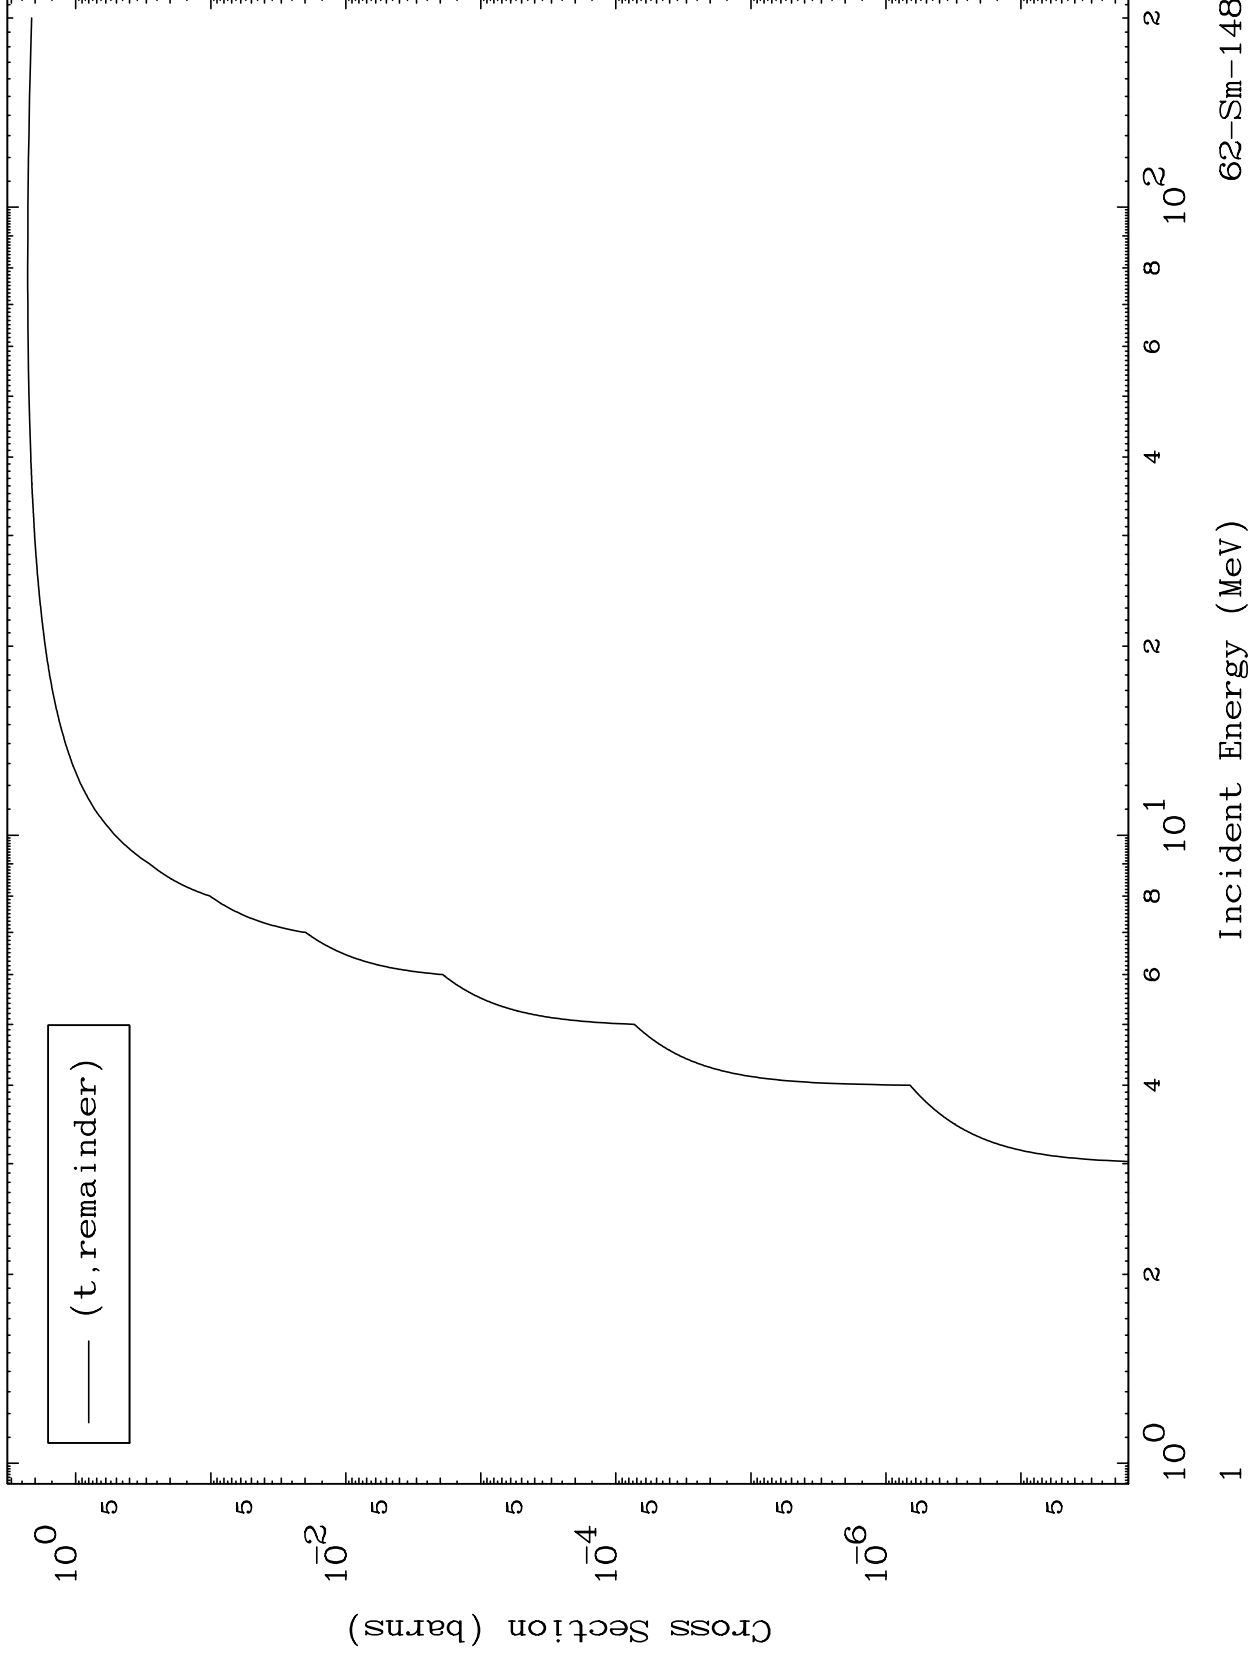

Press Mouse Button to Start

MAT 6237

Triton Major
0 Kelvin Cross Sections

62-Sm-148

62-Sm-148

Incident Energy (MeV)