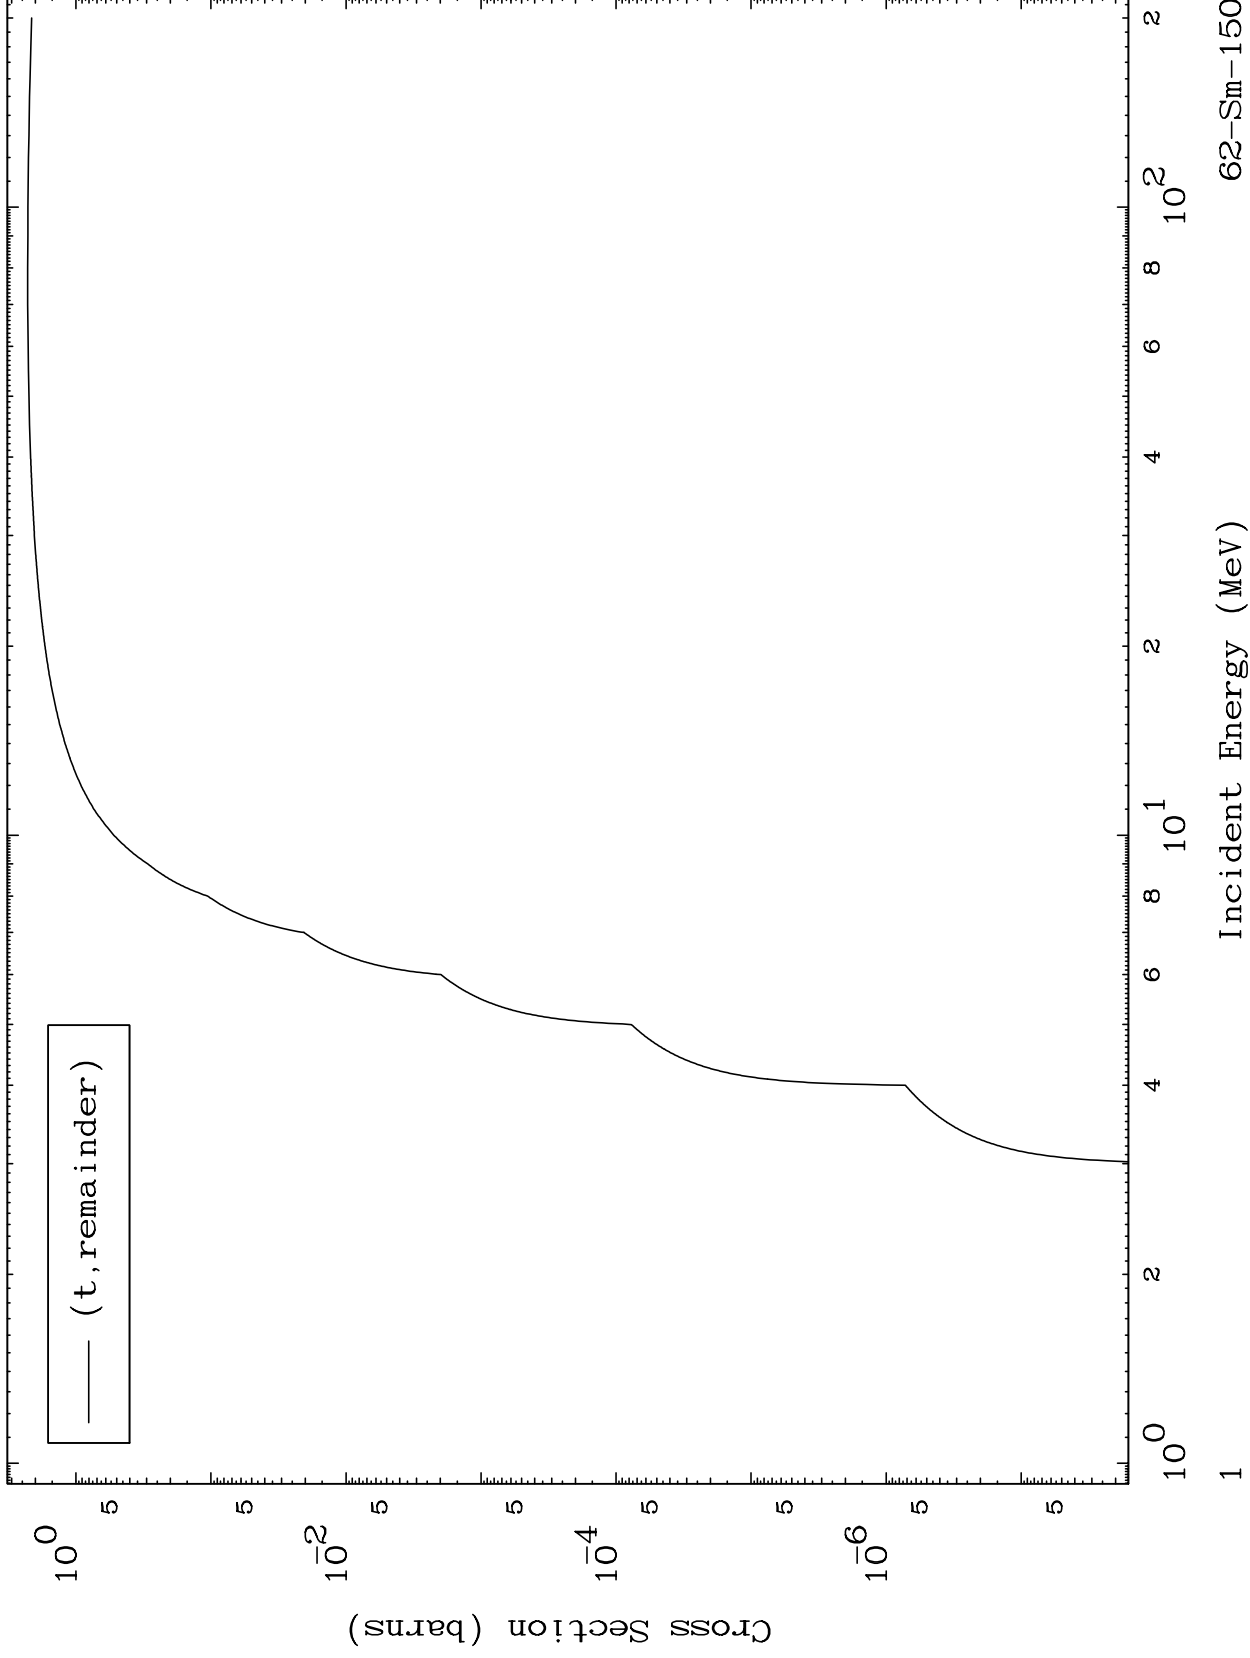

Press Mouse Button to Start

MAT 6243

Triton Major
0 Kelvin Cross Sections

62-Sm-150

62-Sm-150