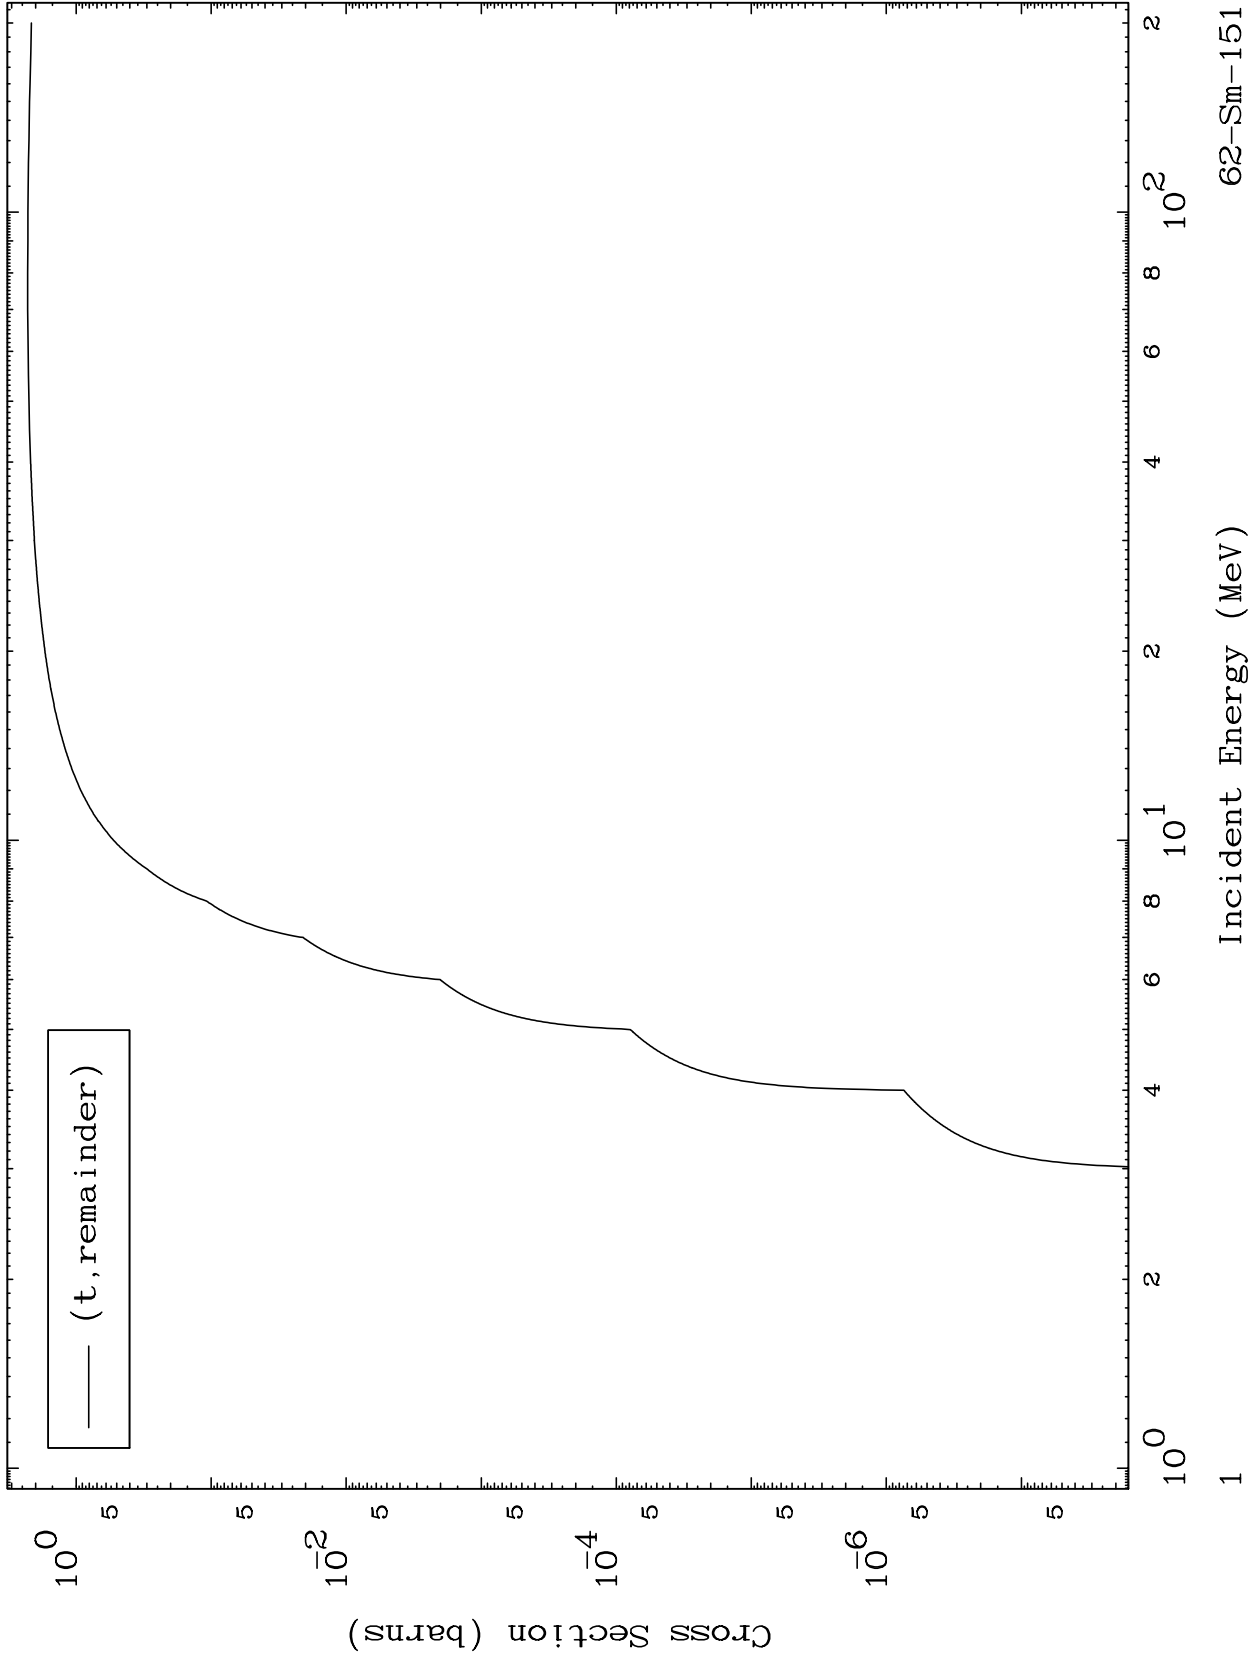

Press Mouse Button to Start

MAT 6246

Triton Major
0 Kelvin Cross Sections

62-Sm-151

62-Sm-151