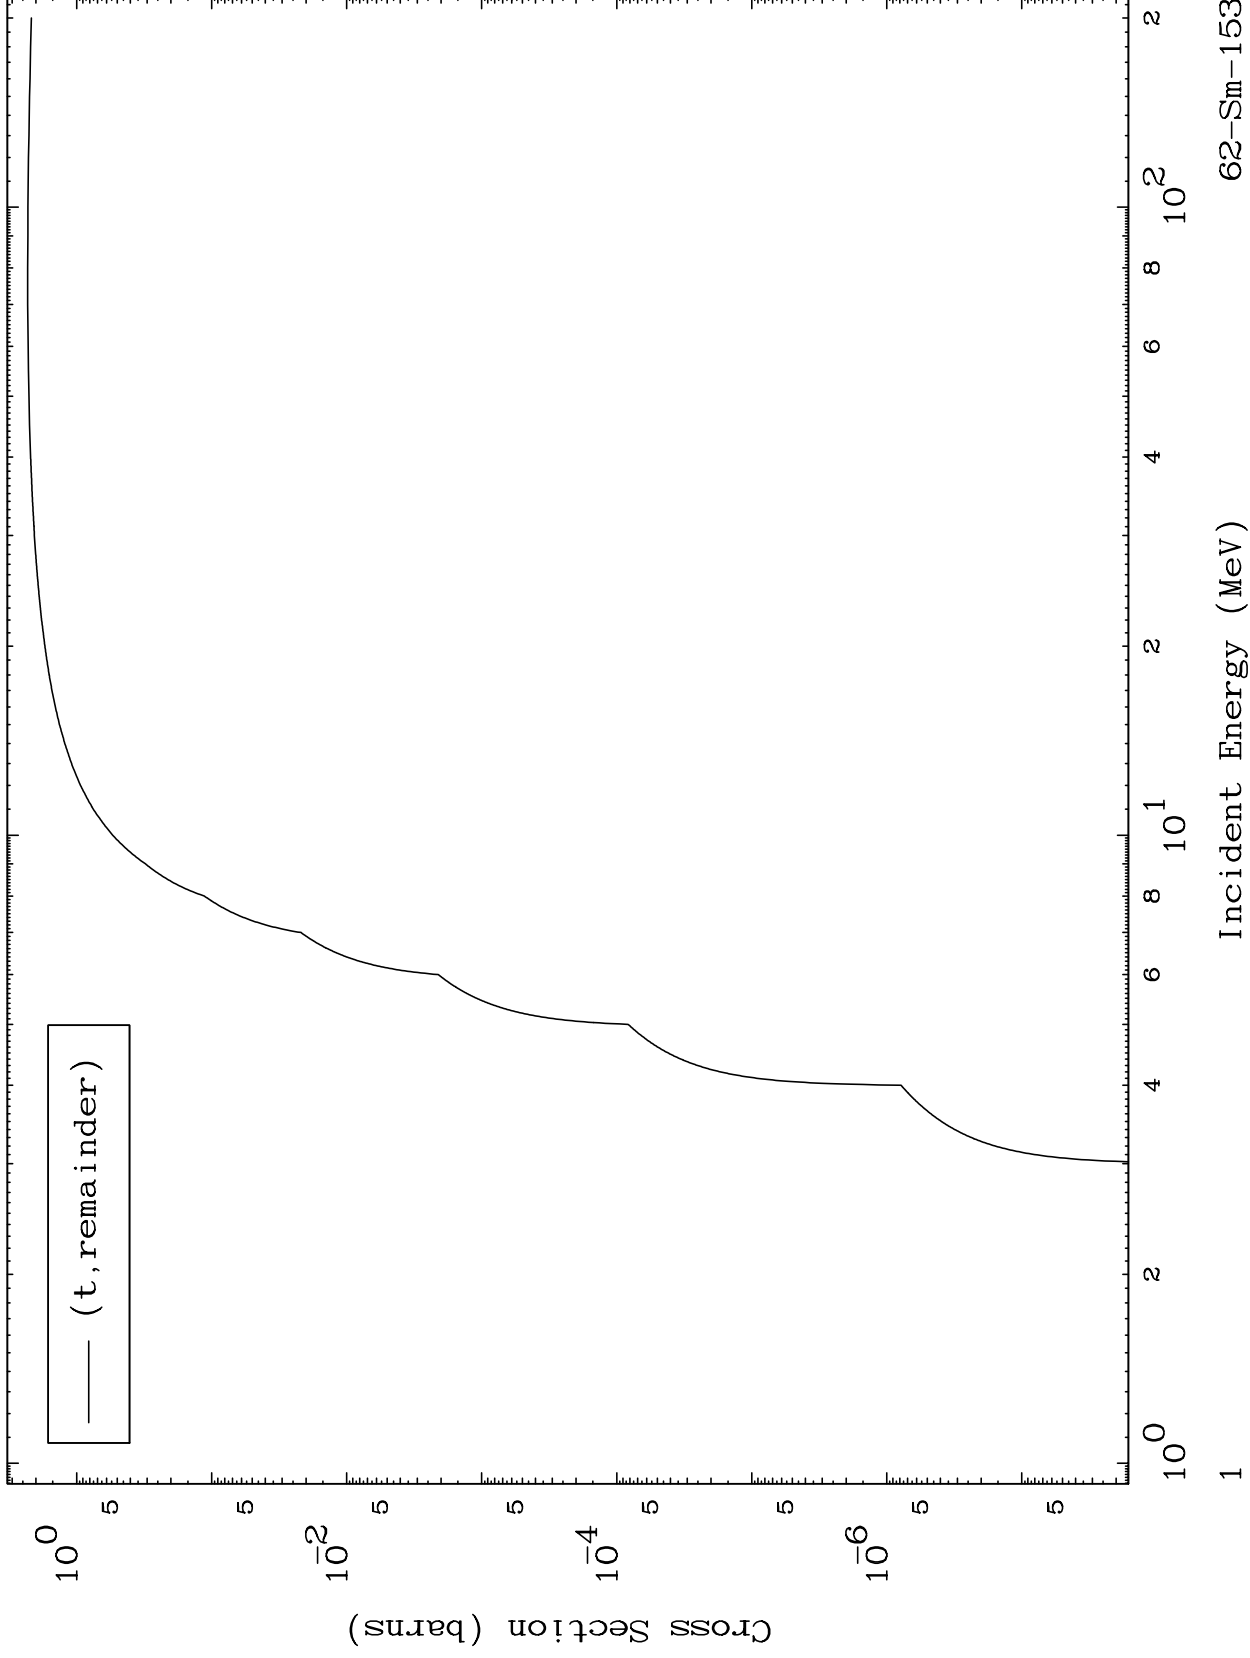

Press Mouse Button to Start

MAT 6252

Triton Major
0 Kelvin Cross Sections

62-Sm-153

Incident Energy (MeV)

62-Sm-153