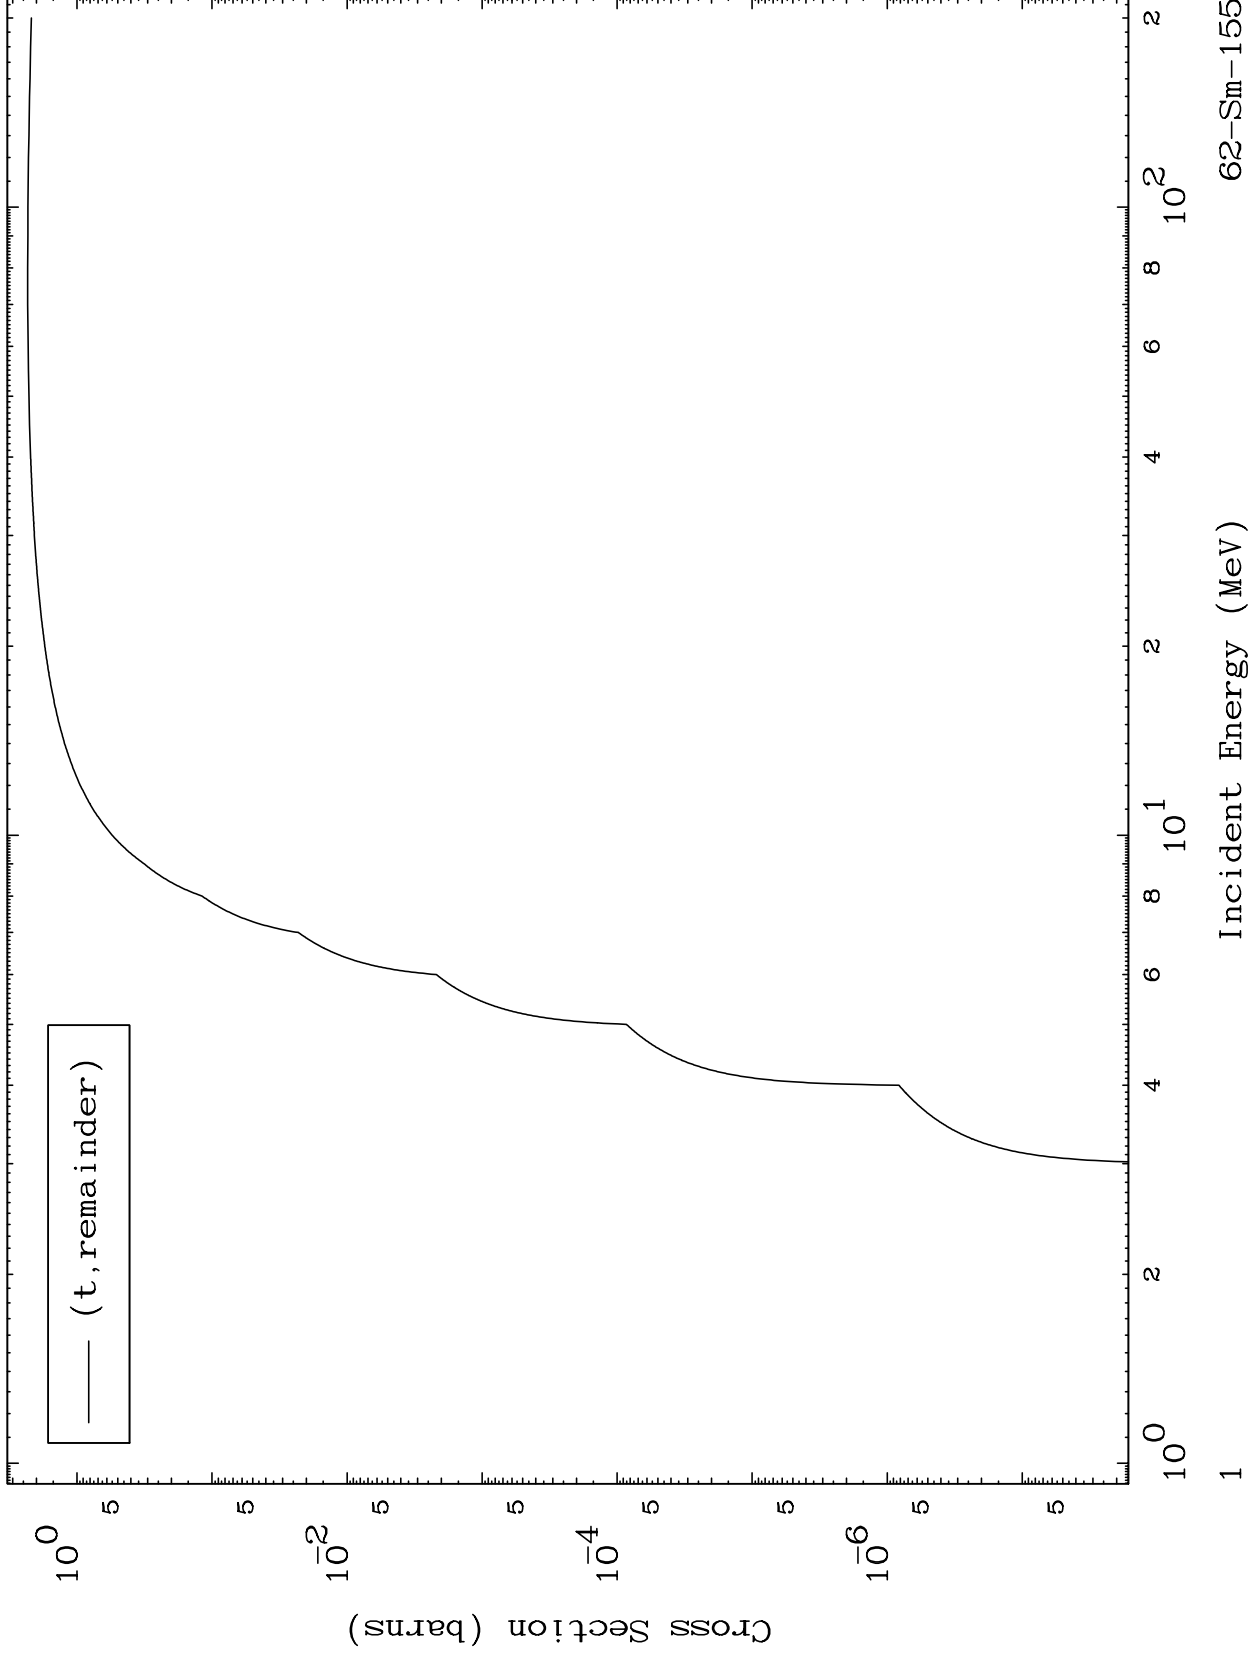

Press Mouse Button to Start

MAT 6258

Triton Major
0 Kelvin Cross Sections

62-Sm-155

62-Sm-155

Incident Energy (MeV)