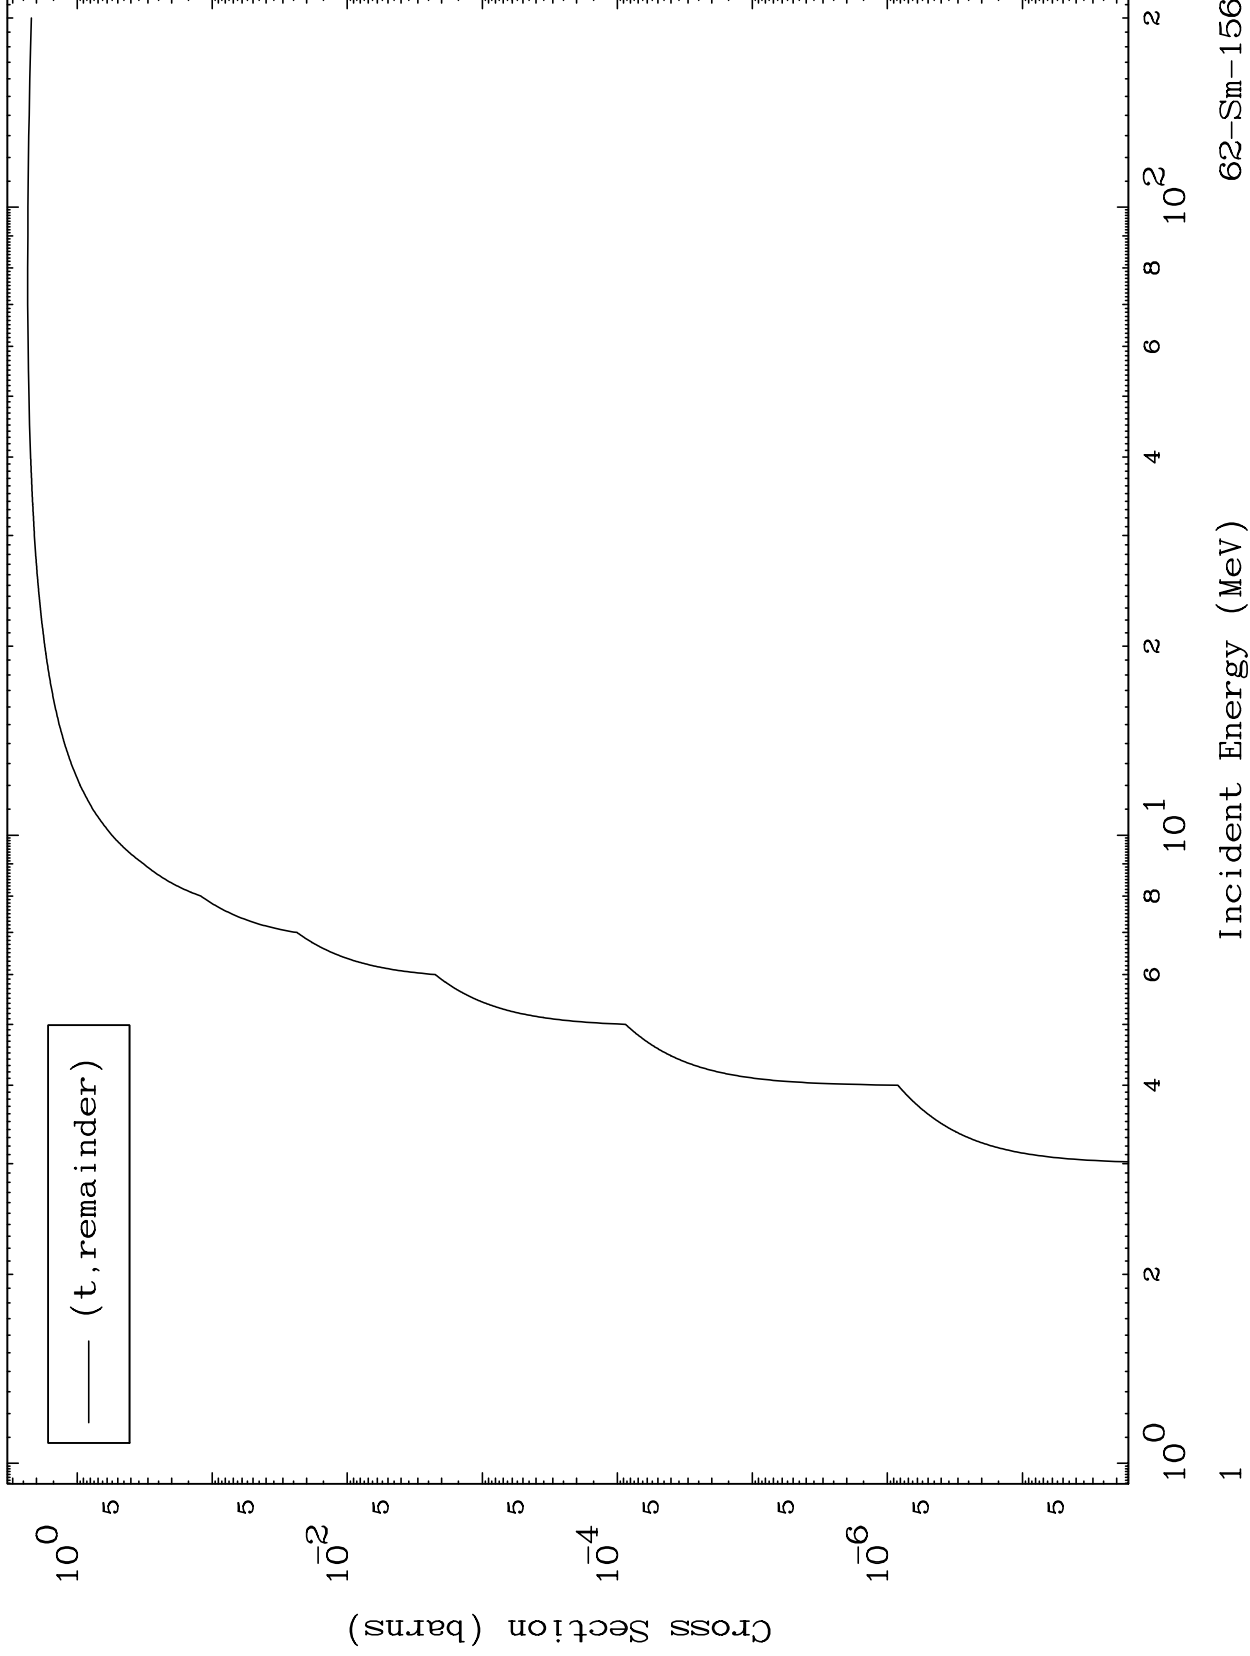

Press Mouse Button to Start

MAT 6261

Triton Major  
0 Kelvin Cross Sections

62-Sm-156

62-Sm-156

Incident Energy (MeV)