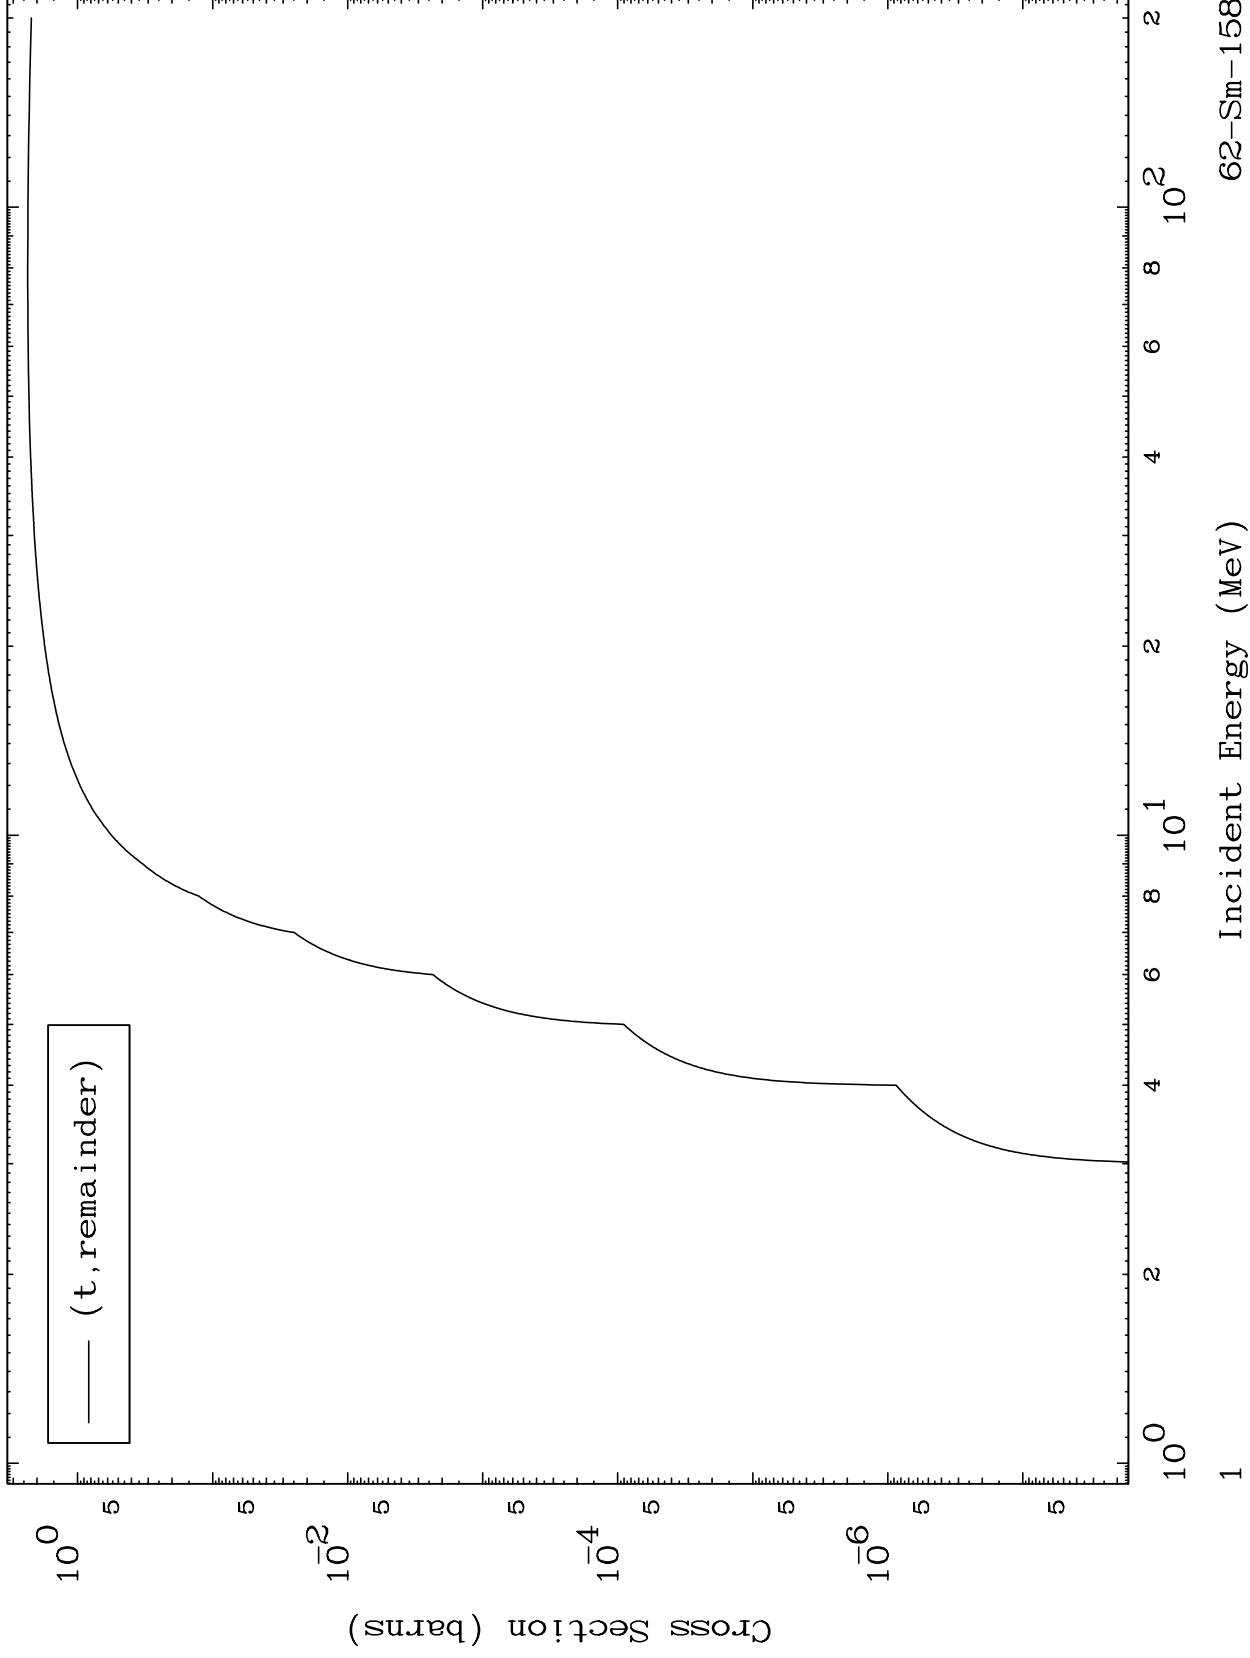

Press Mouse Button to Start

MAT 6267

Triton Major

62-Sm-158

0 Kelvin Cross Sections

62-Sm-158

Incident Energy (MeV)