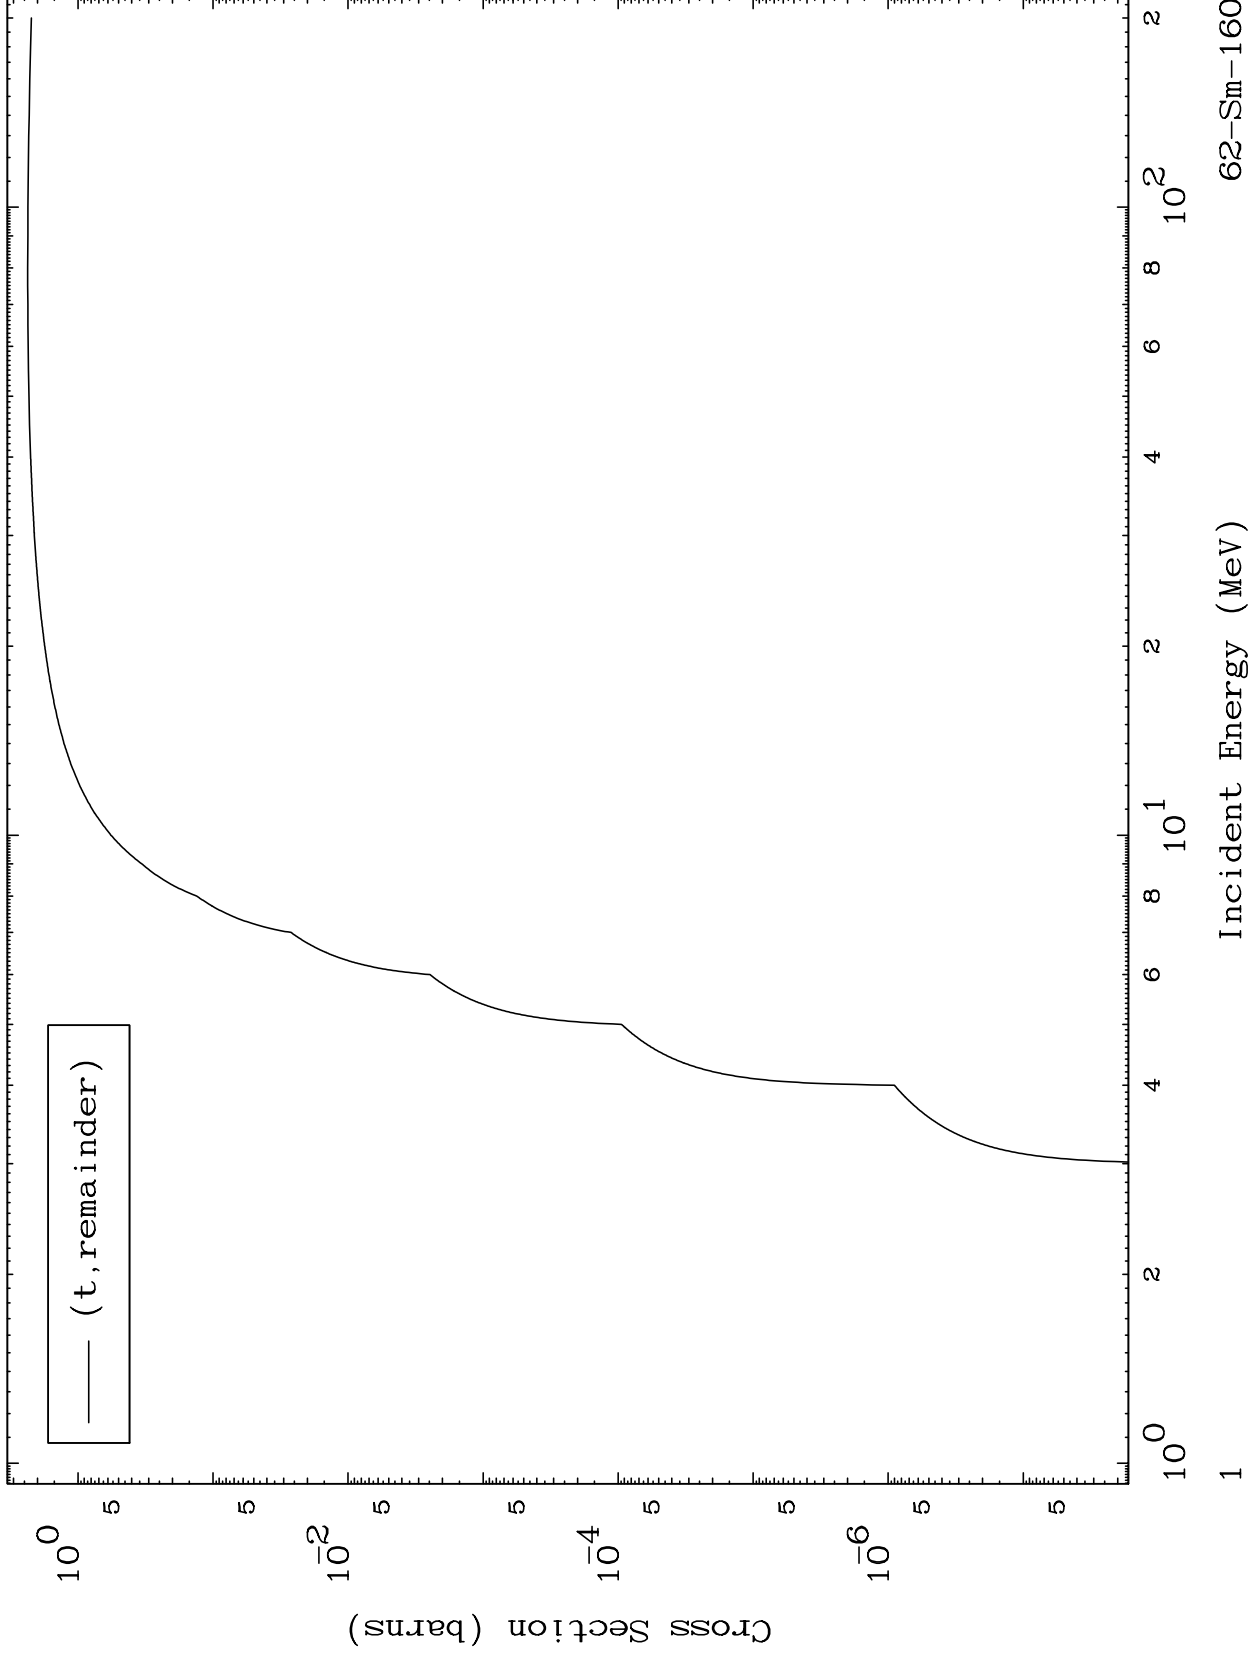

Press Mouse Button to Start

MAT 6273

Triton Major  
0 Kelvin Cross Sections

62-Sm-160

62-Sm-160