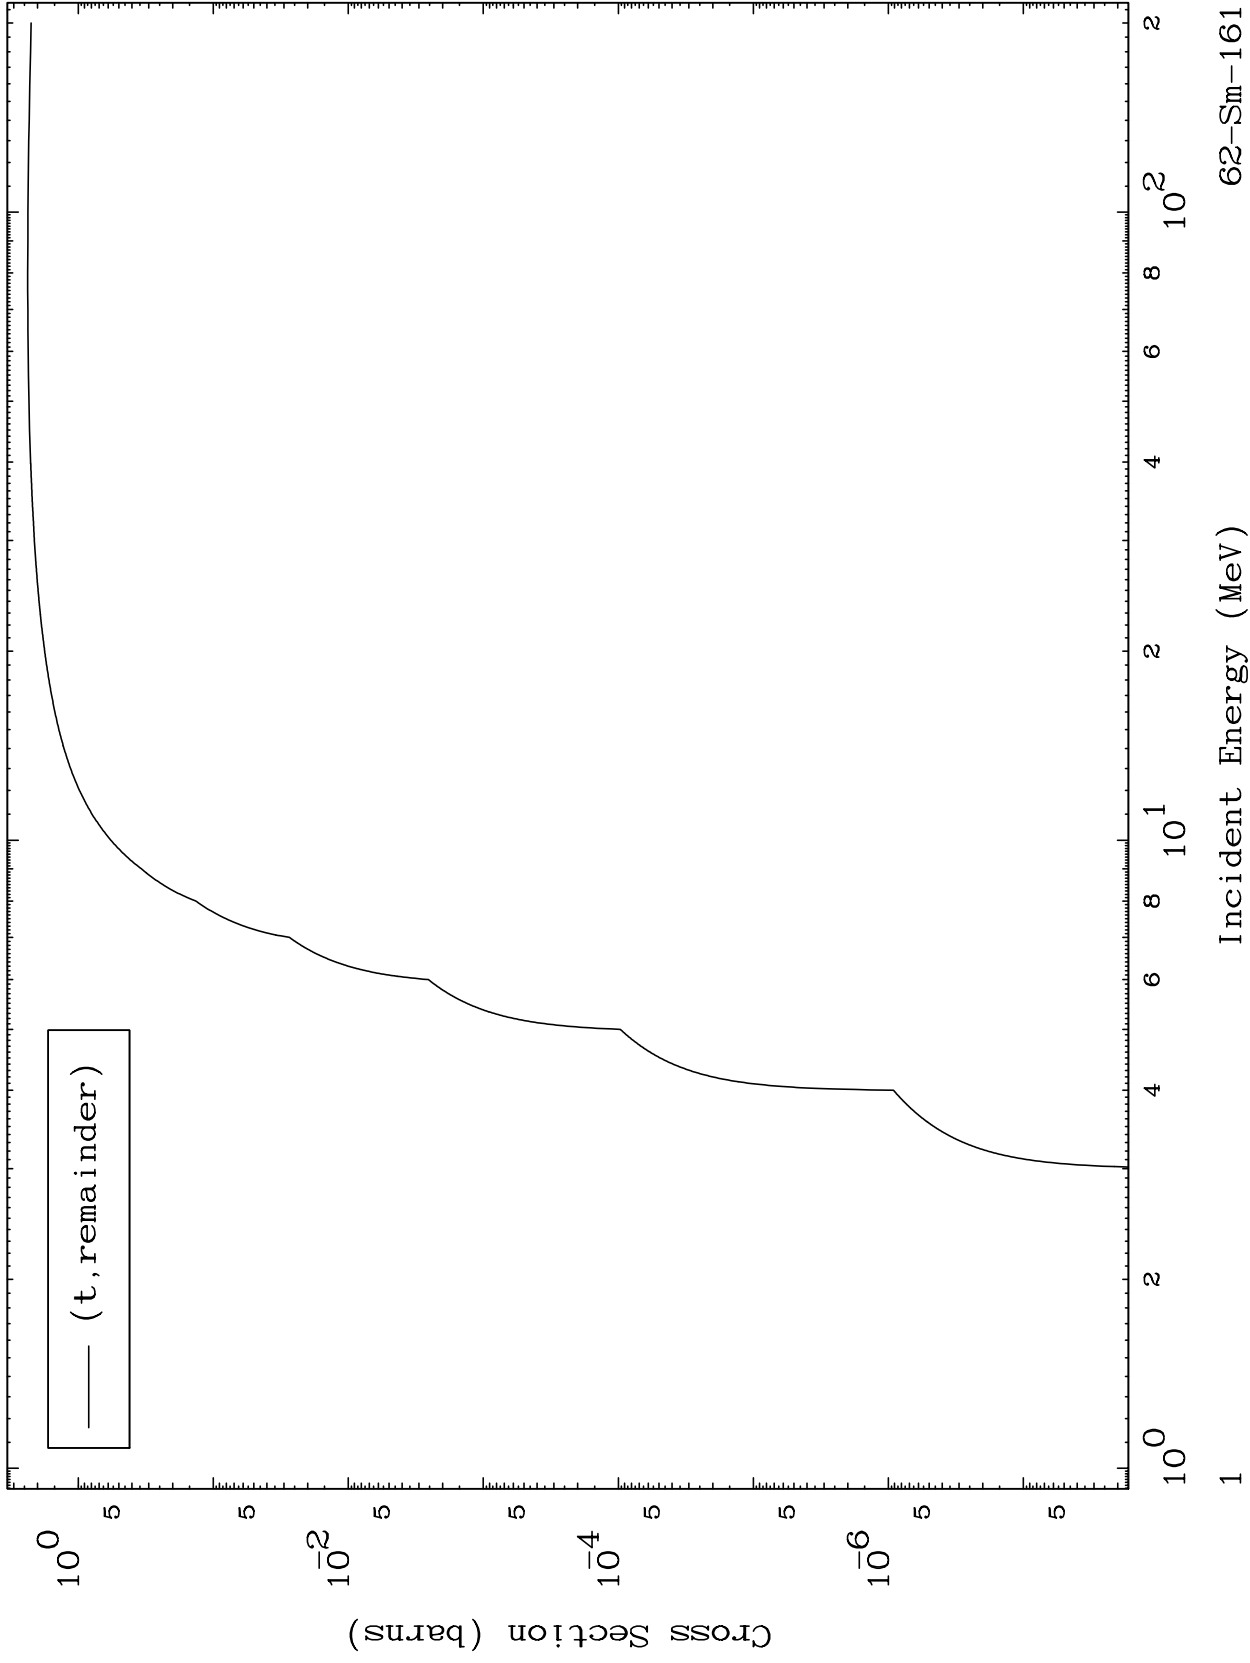

Press Mouse Button to Start

MAT 6276

Triton Major  
0 Kelvin Cross Sections

62-Sm-161

62-Sm-161

Incident Energy (MeV)