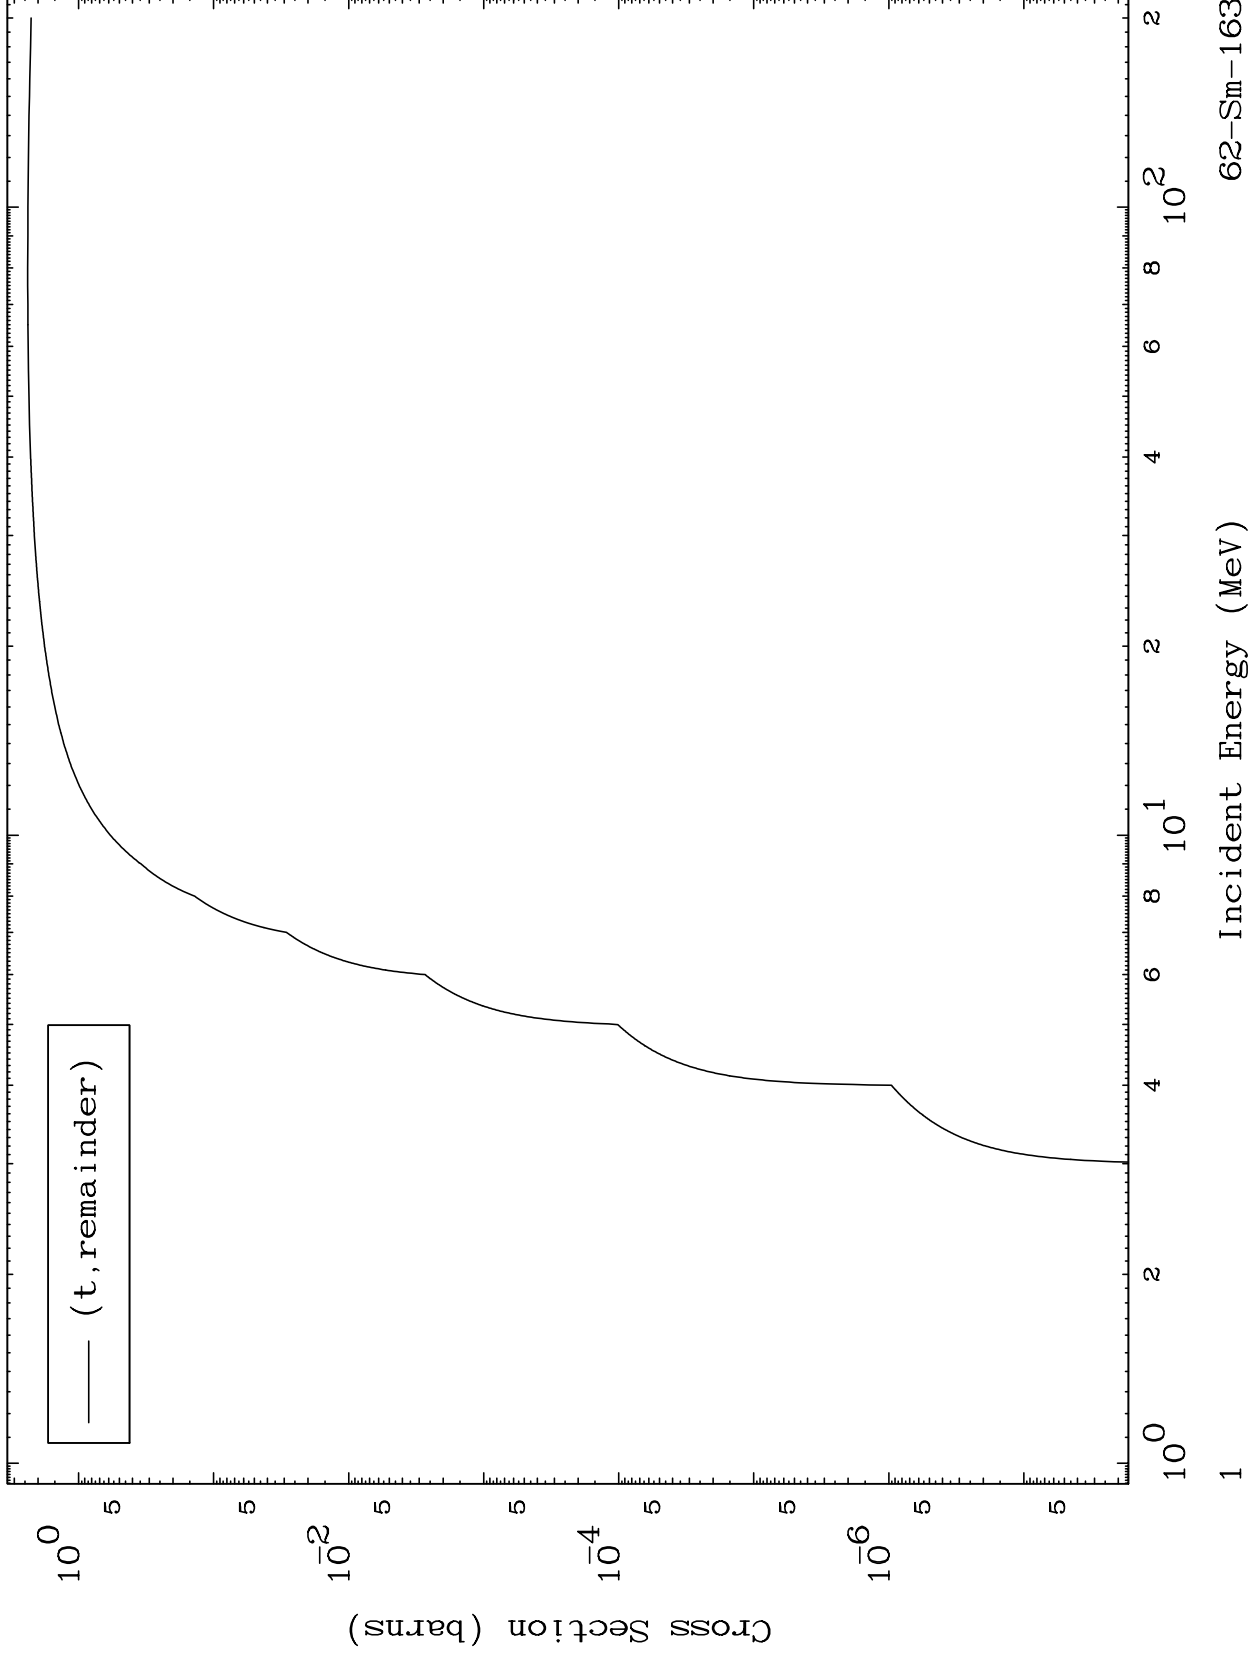

Press Mouse Button to Start

MAT 6282

Triton Major
0 Kelvin Cross Sections

62-Sm-163

62-Sm-163