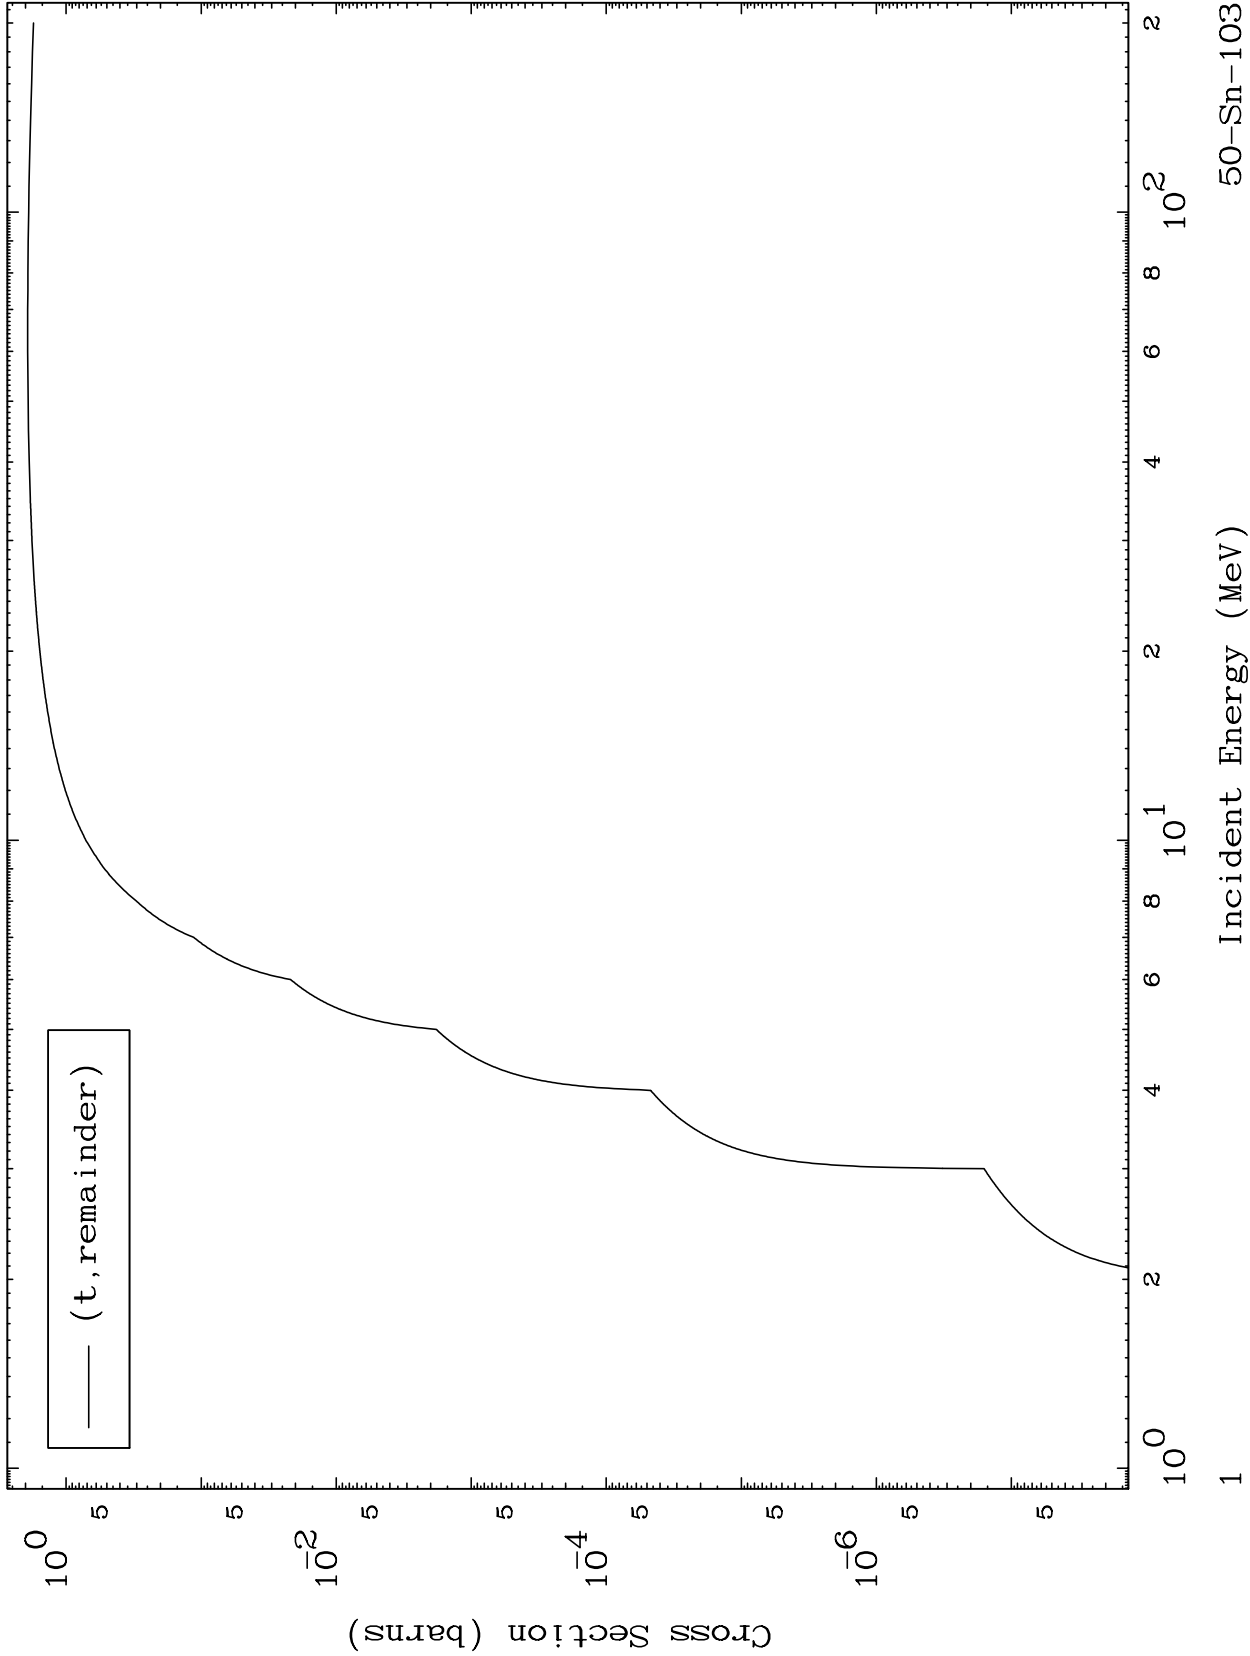

Press Mouse Button to Start

MAT 4998

Triton Major

50-Sn-103

0 Kelvin Cross Sections

Incident Energy (MeV)

50-Sn-103