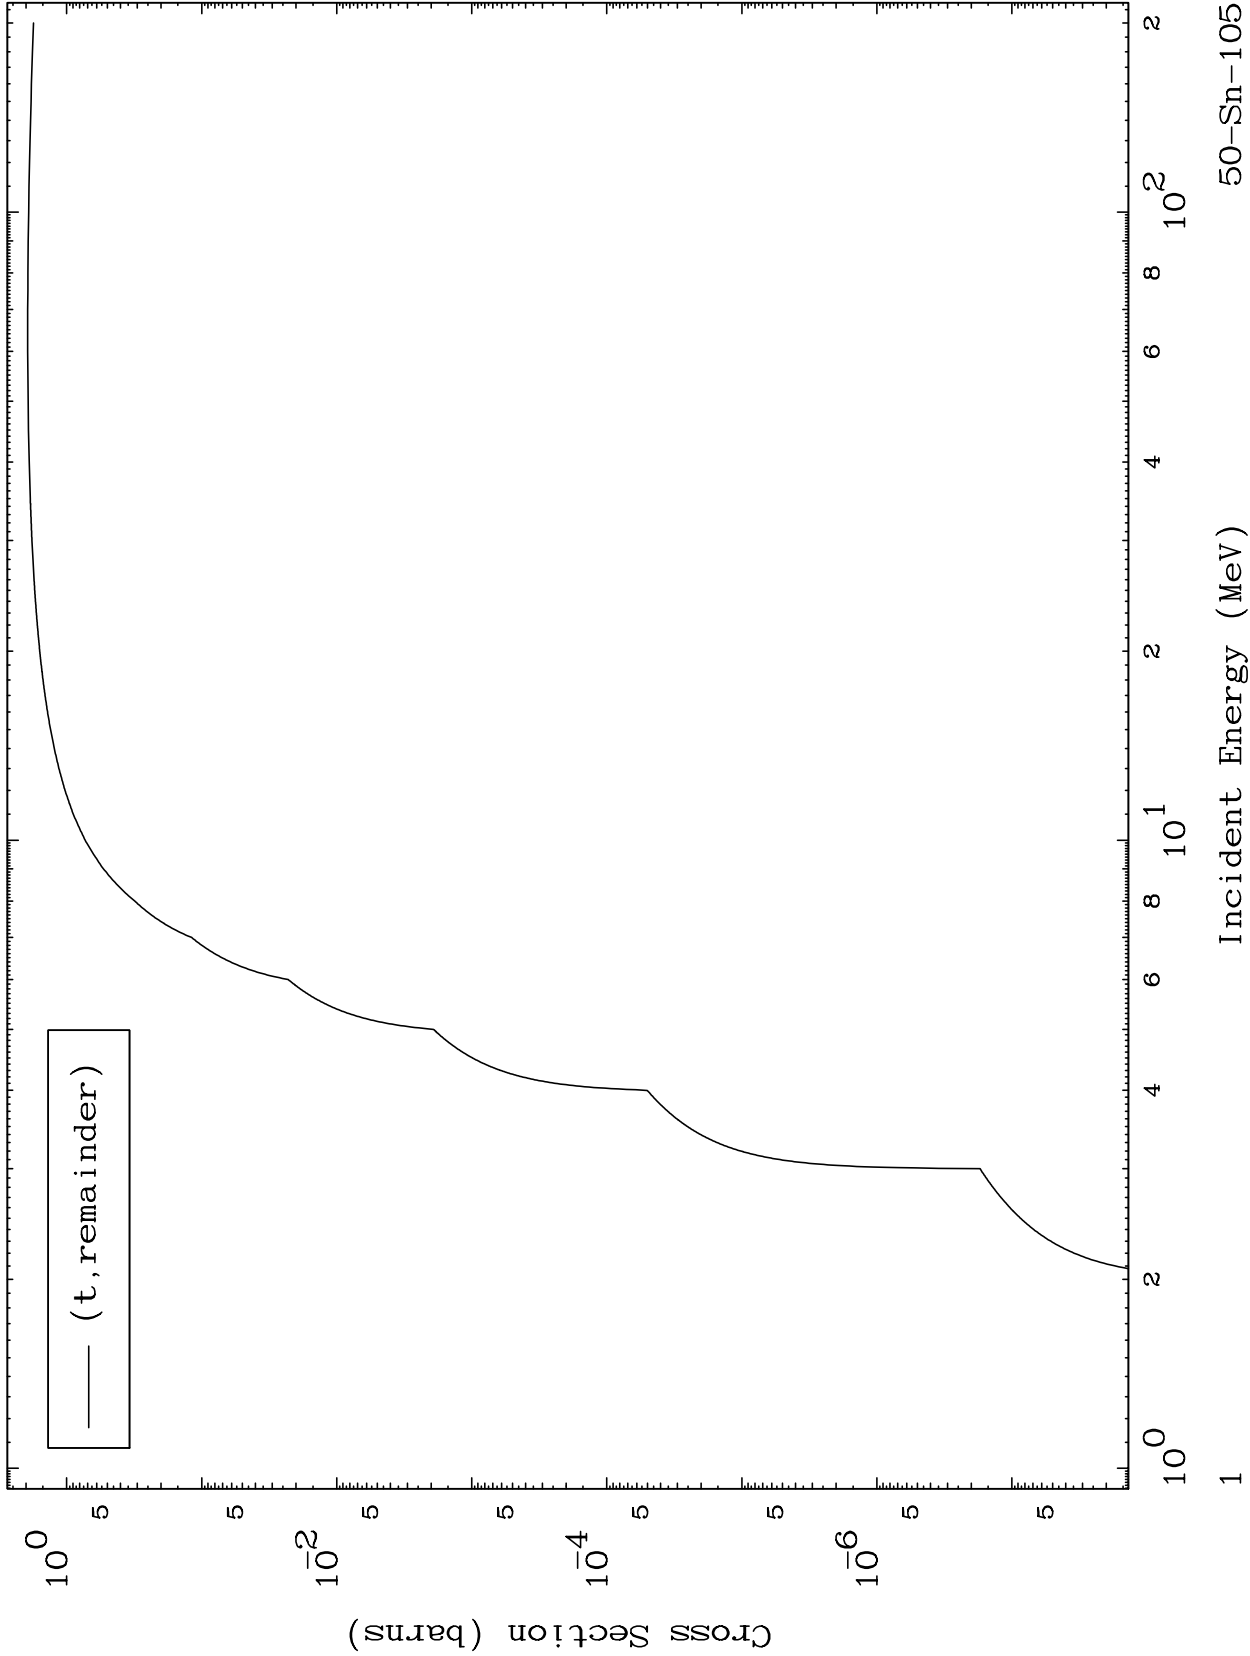

Press Mouse Button to Start

MAT 5004

Triton Major

50-Sn-105

0 Kelvin Cross Sections

Incident Energy (MeV)

50-Sn-105