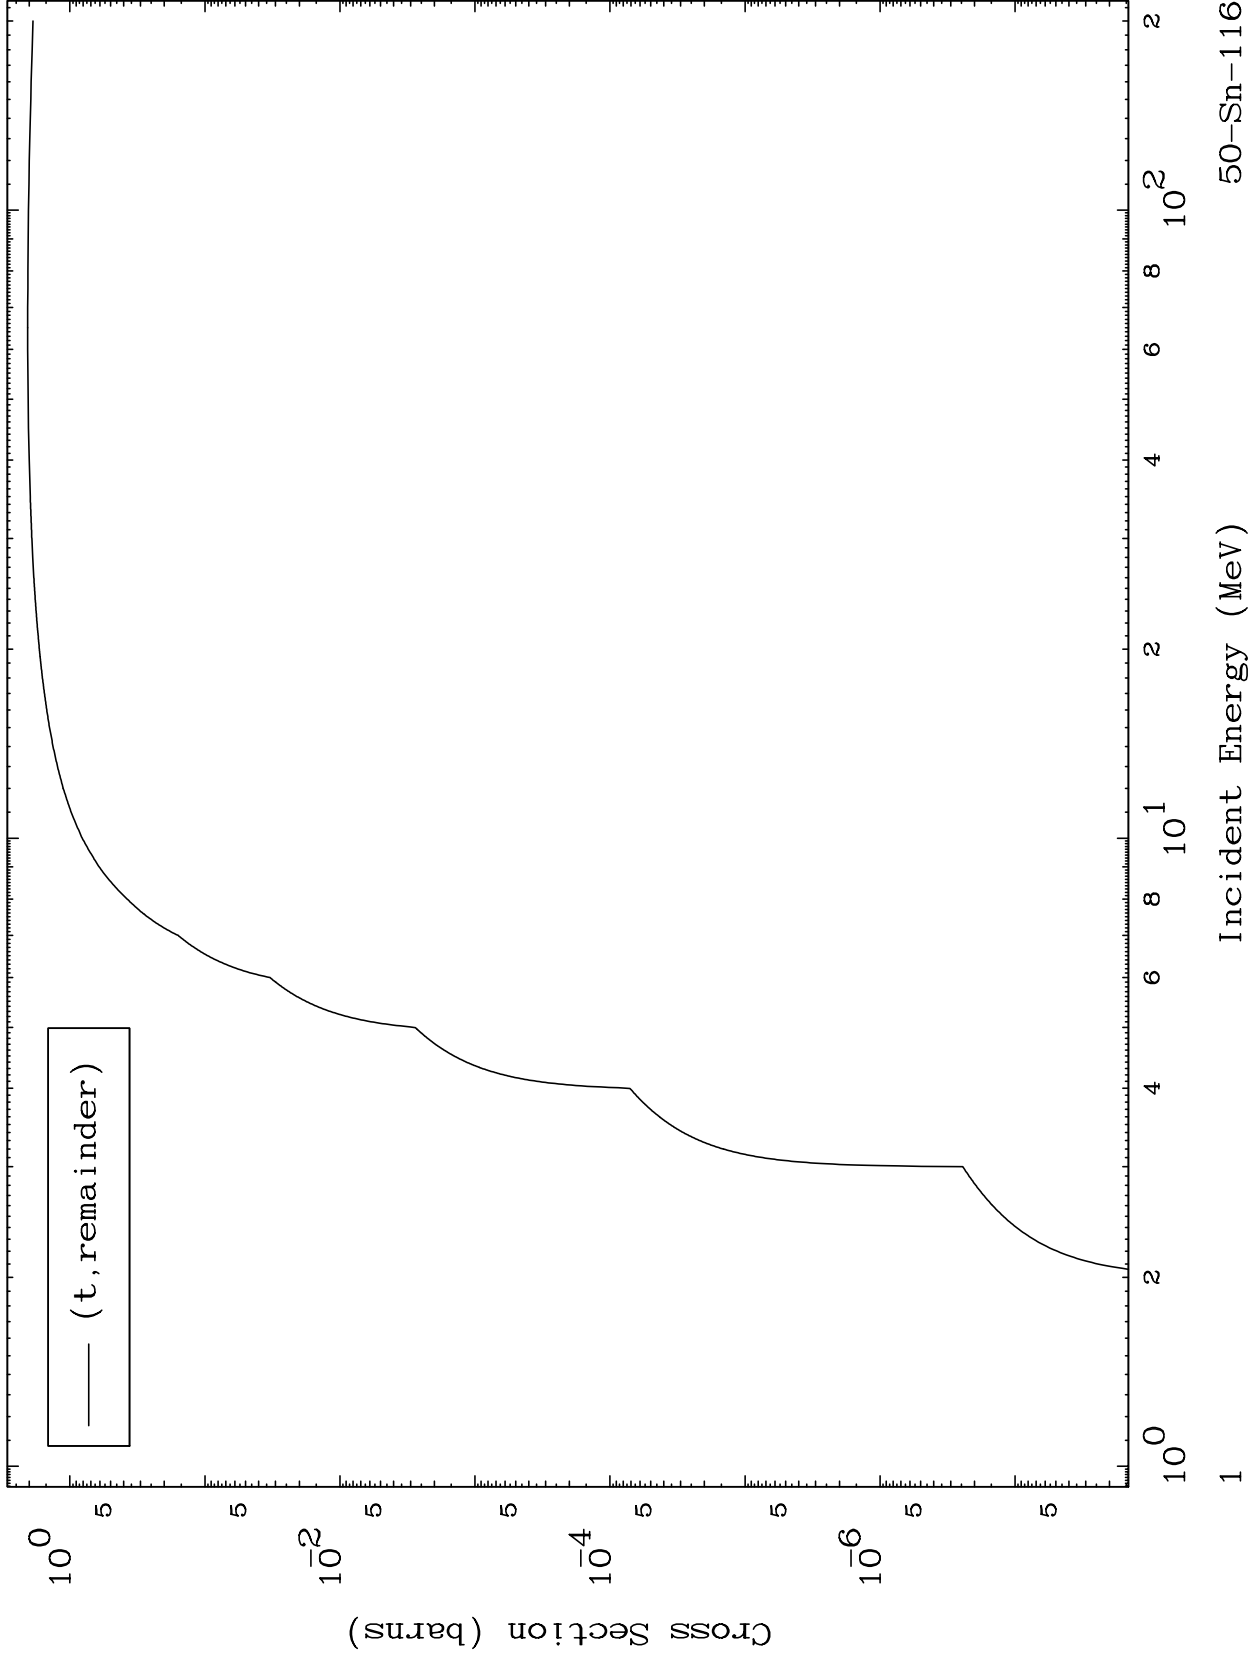

Press Mouse Button to Start

MAT 5037

Triton Major
0 Kelvin Cross Sections

50-Sn-116

50-Sn-116

Incident Energy (MeV)