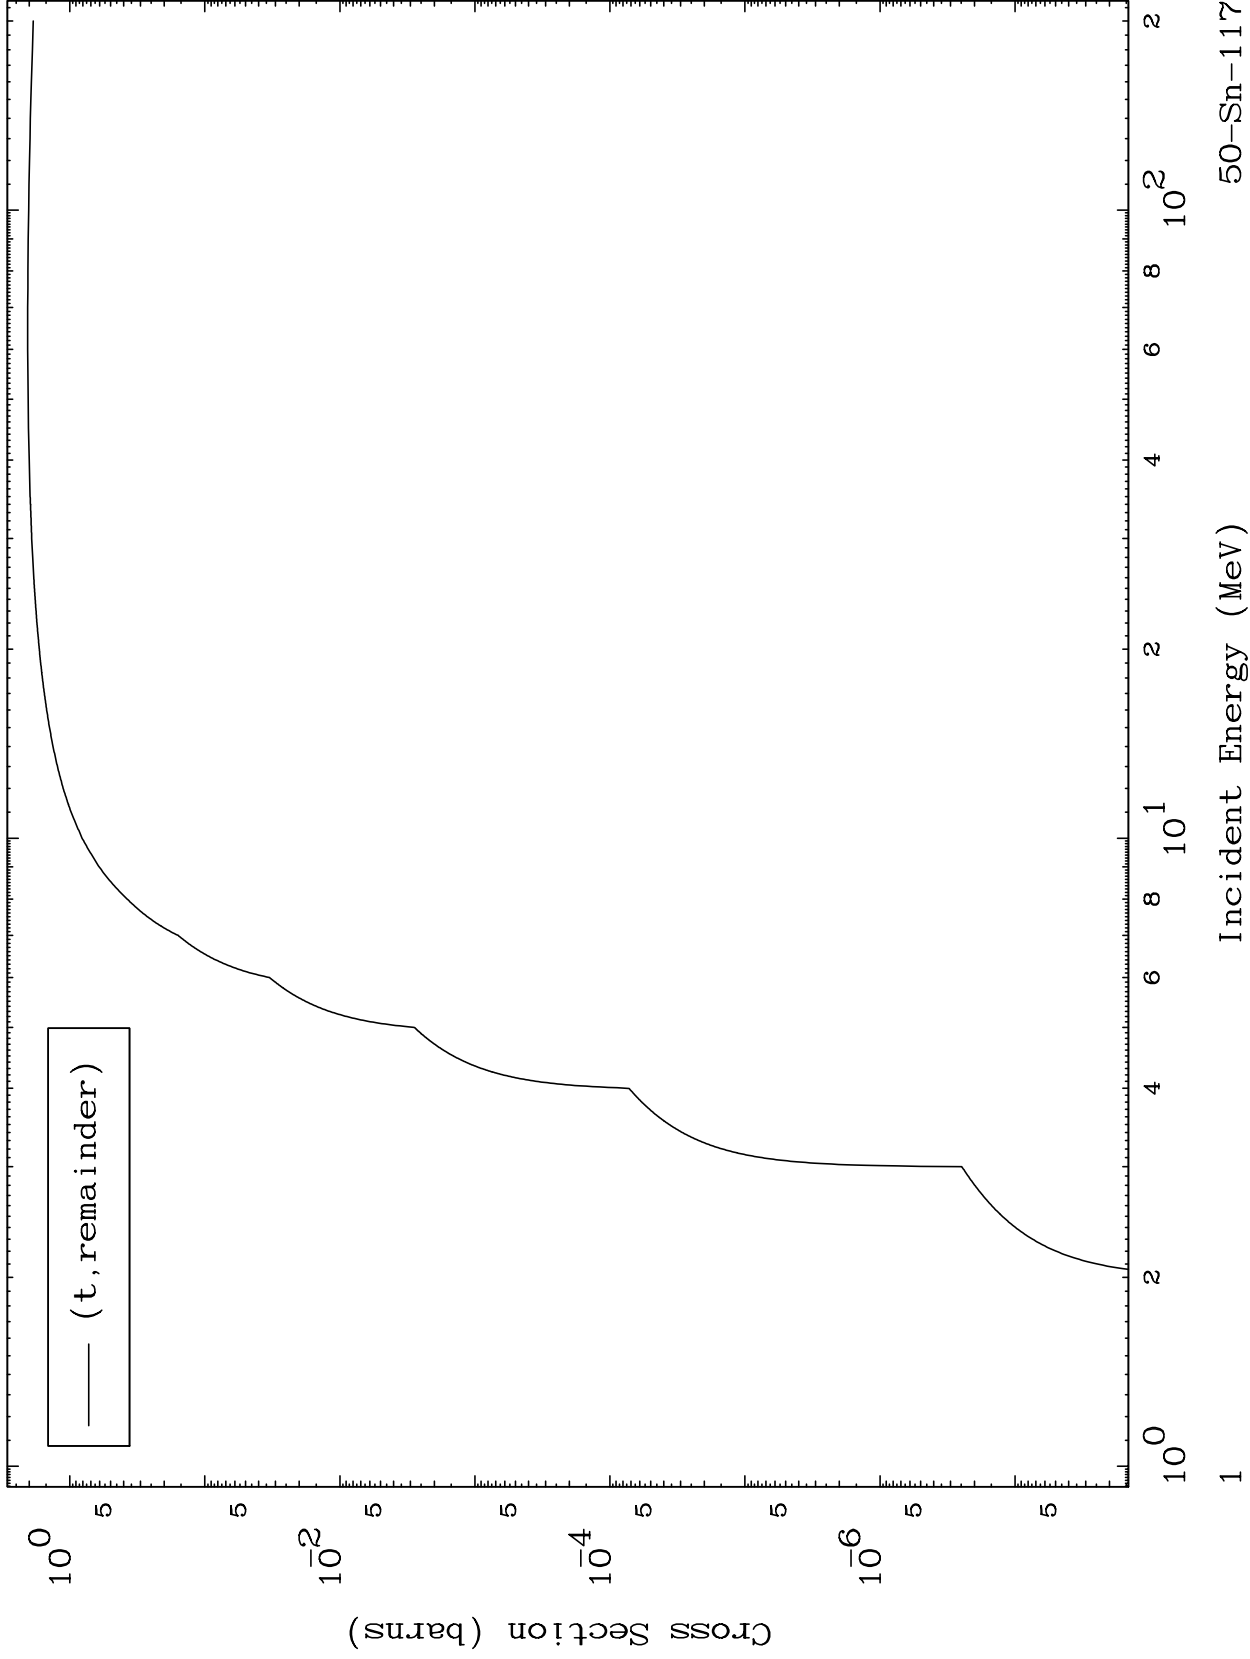

Press Mouse Button to Start

MAT 5041

Triton Major
0 Kelvin Cross Sections

50-Sn-117

50-Sn-117

Incident Energy (MeV)