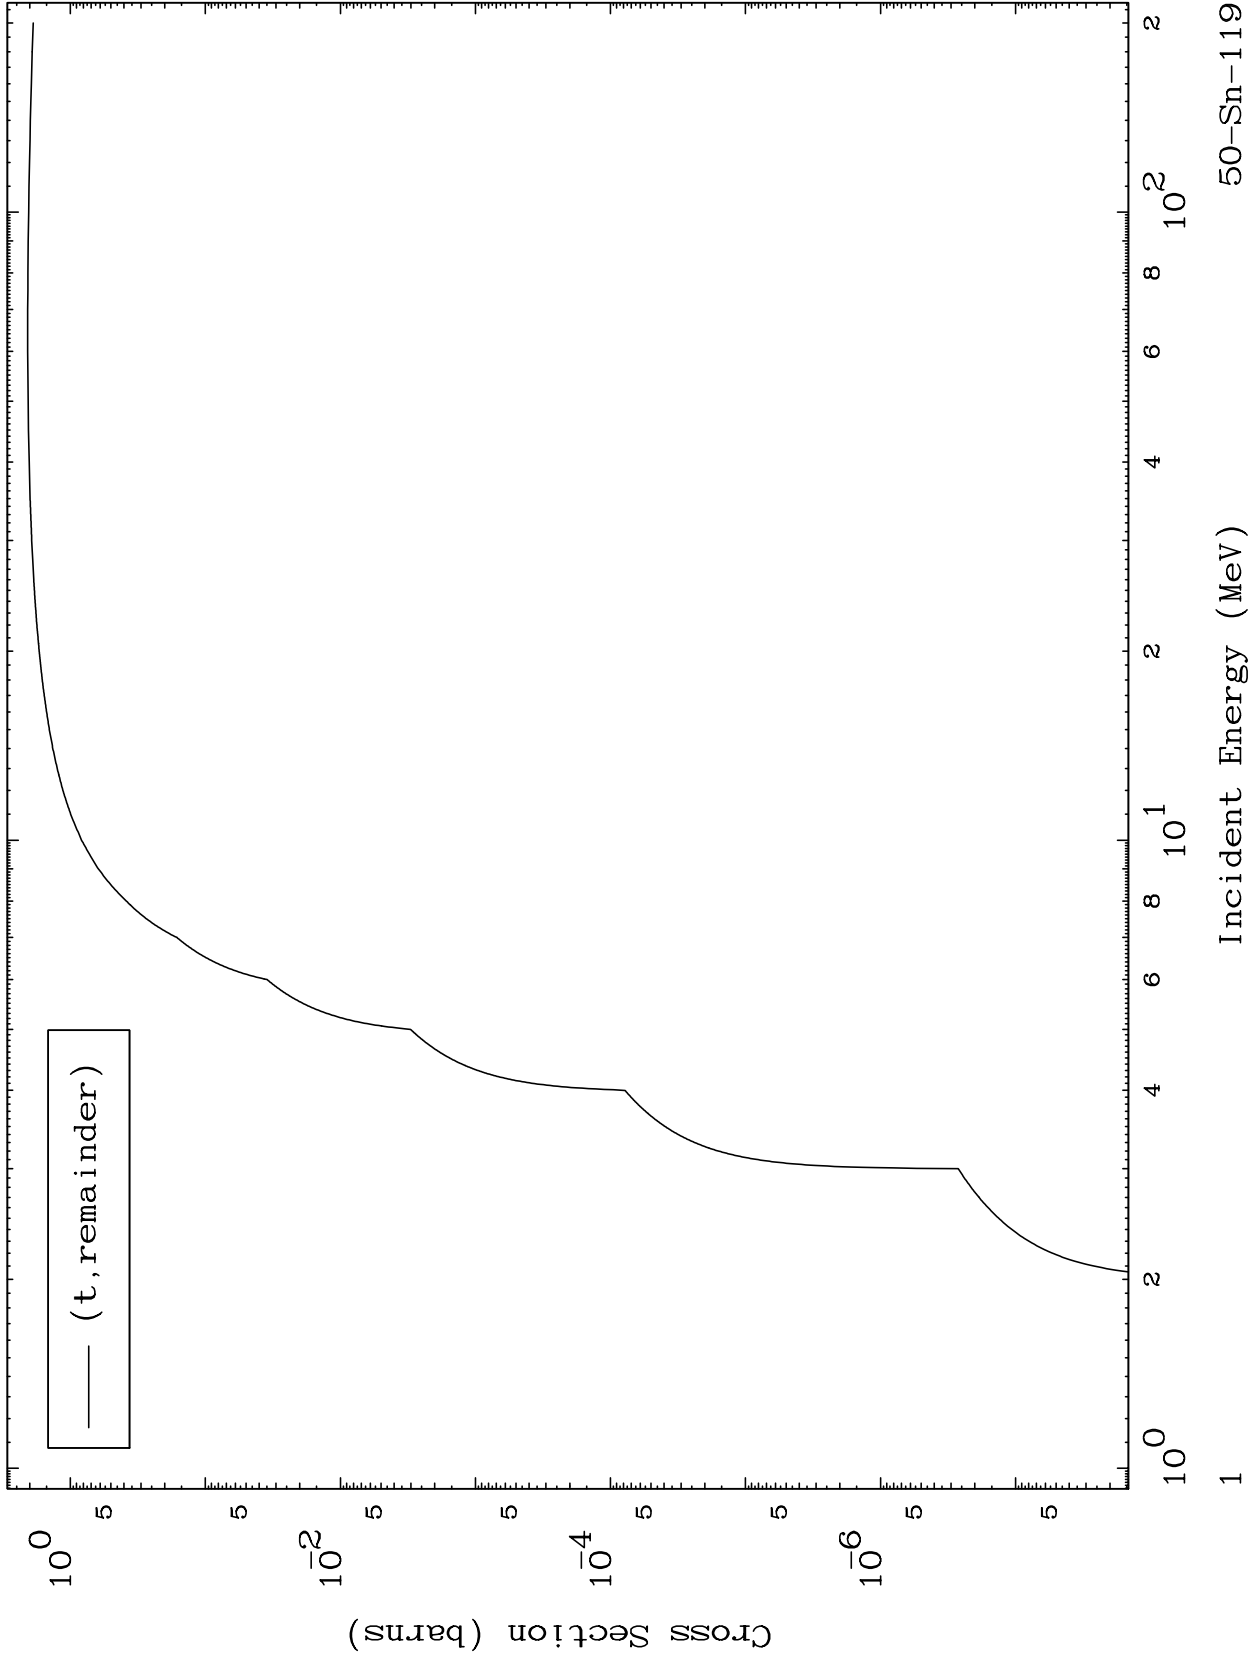

Press Mouse Button to Start

MAT 5046

Triton Major

50-Sn-119

0 Kelvin Cross Sections

Incident Energy (MeV)

50-Sn-119