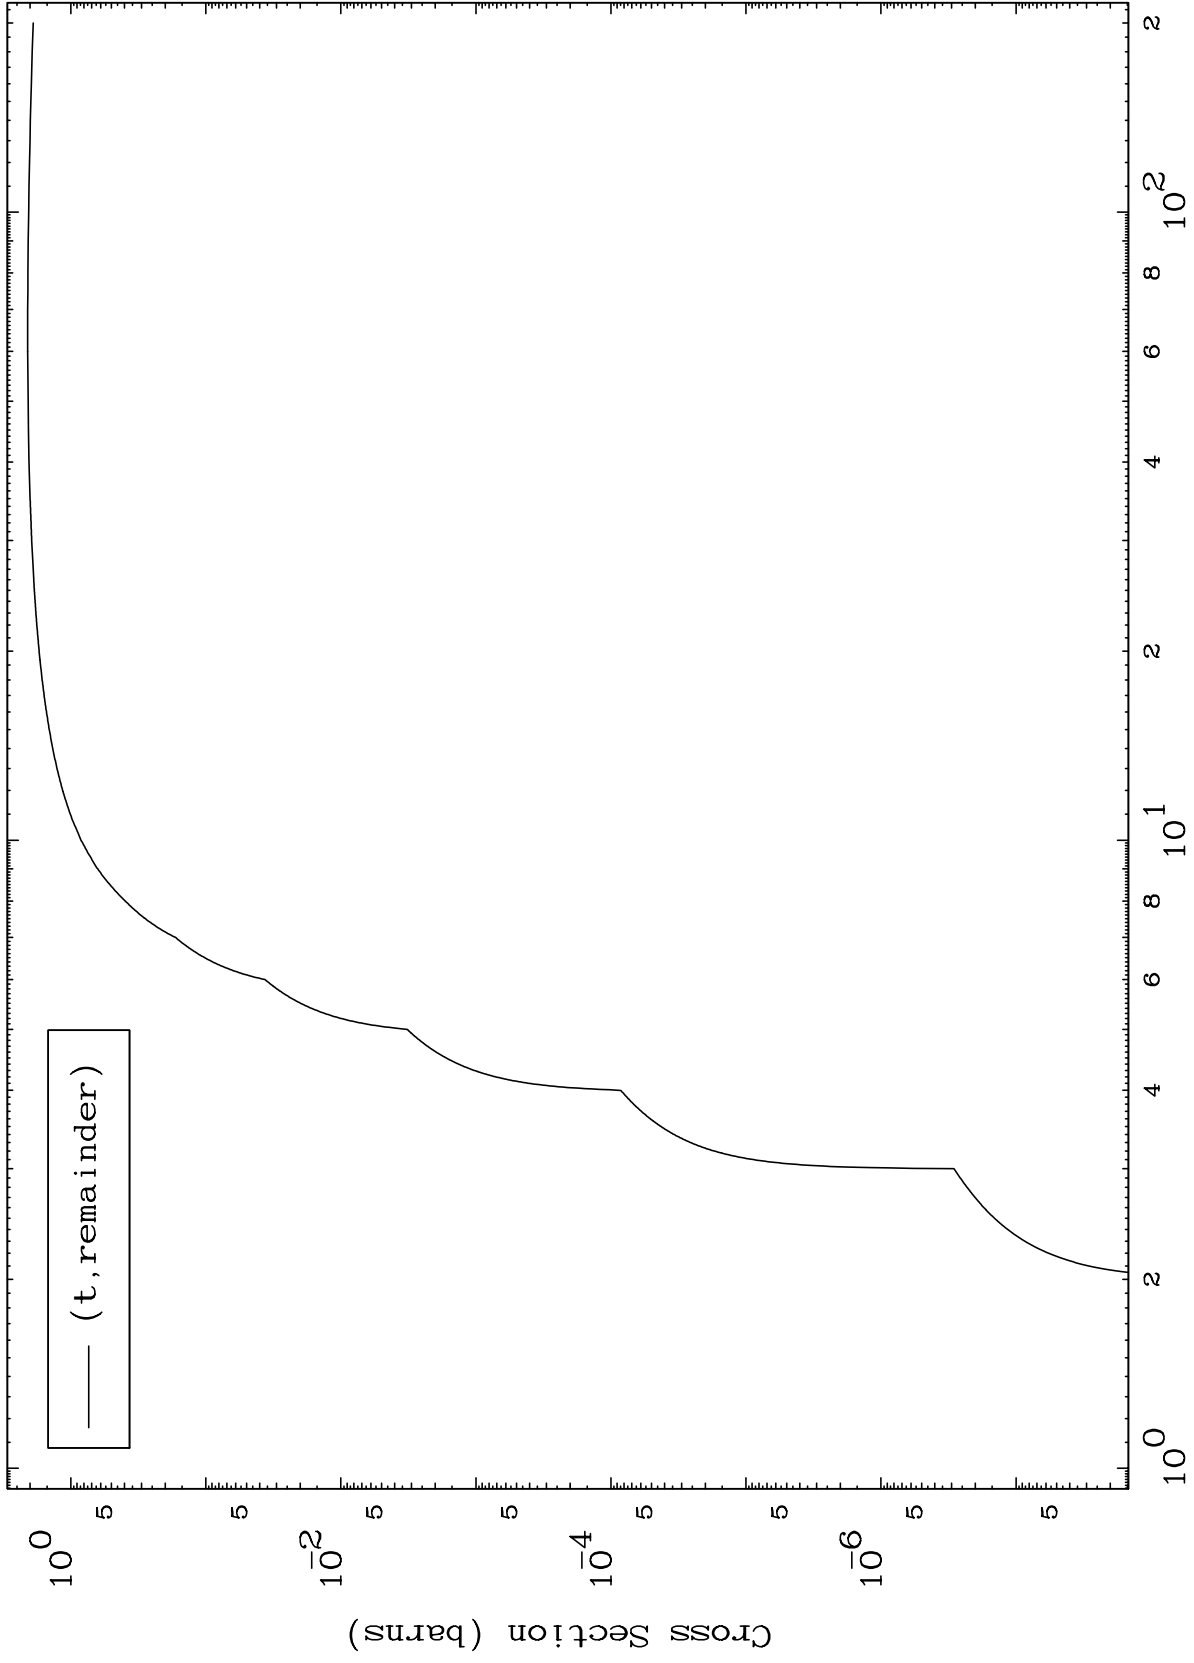

Press Mouse Button to Start

MAT 5052

Triton Major

50-Sn-121

0 Kelvin Cross Sections

Incident Energy (MeV)

50-Sn-121