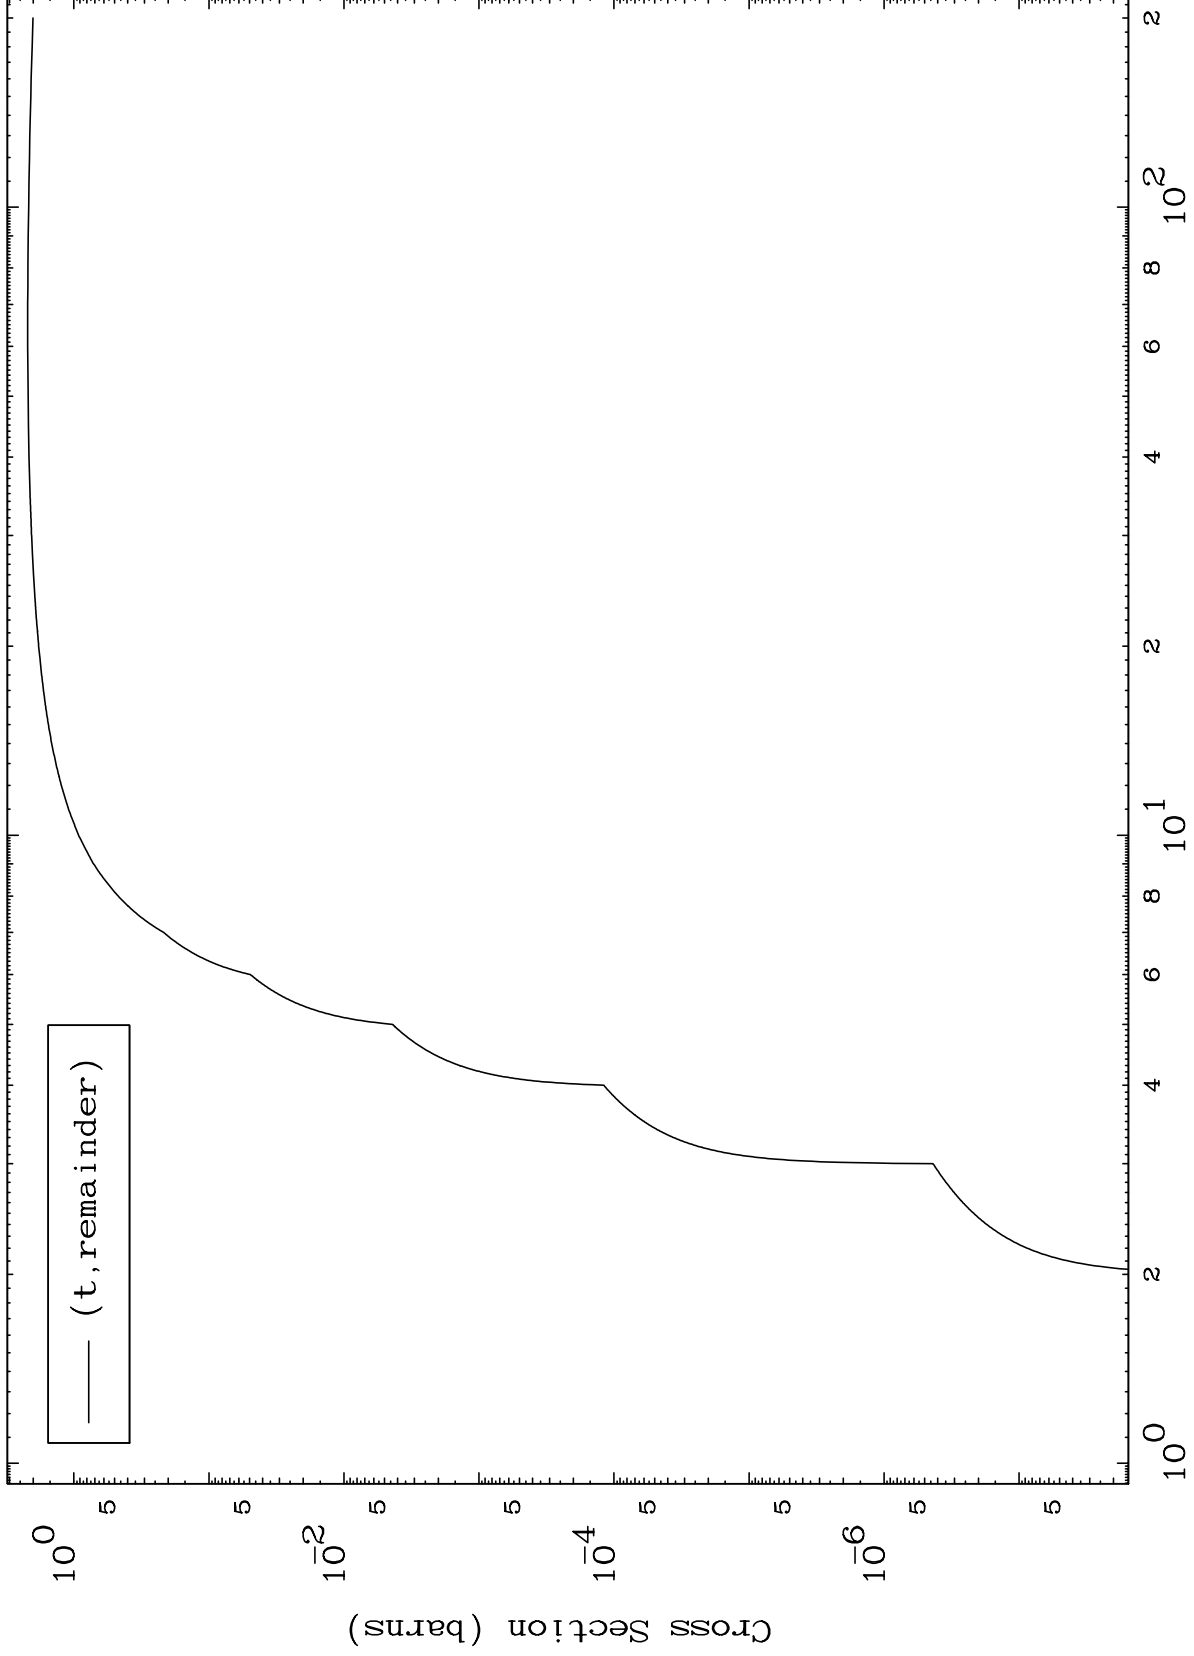

Press Mouse Button to Start

MAT 5091

Triton Major

50-Sn-134

0 Kelvin Cross Sections

Incident Energy (MeV)

50-Sn-134