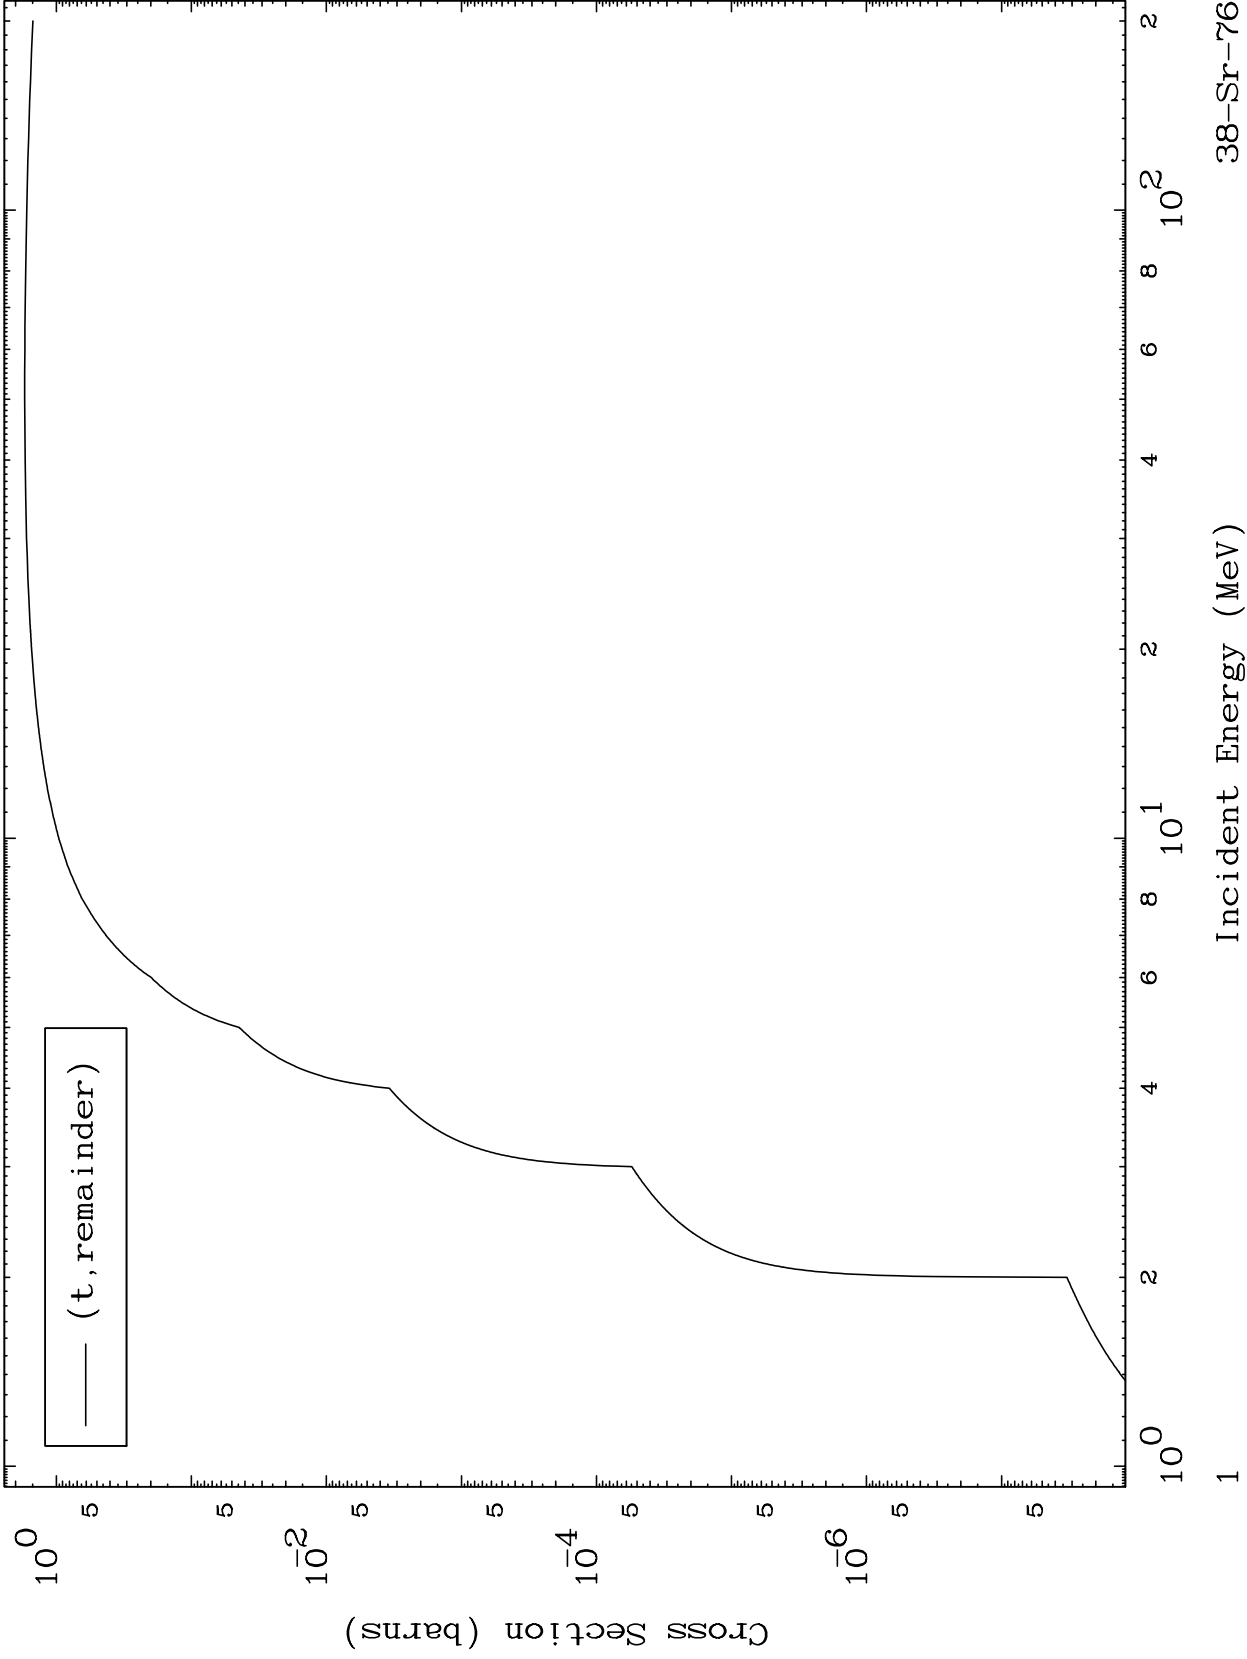

Press Mouse Button to Start

MAT 3801

Triton Major
0 Kelvin Cross Sections

38-Sr-76

Incident Energy (MeV)

38-Sr-76