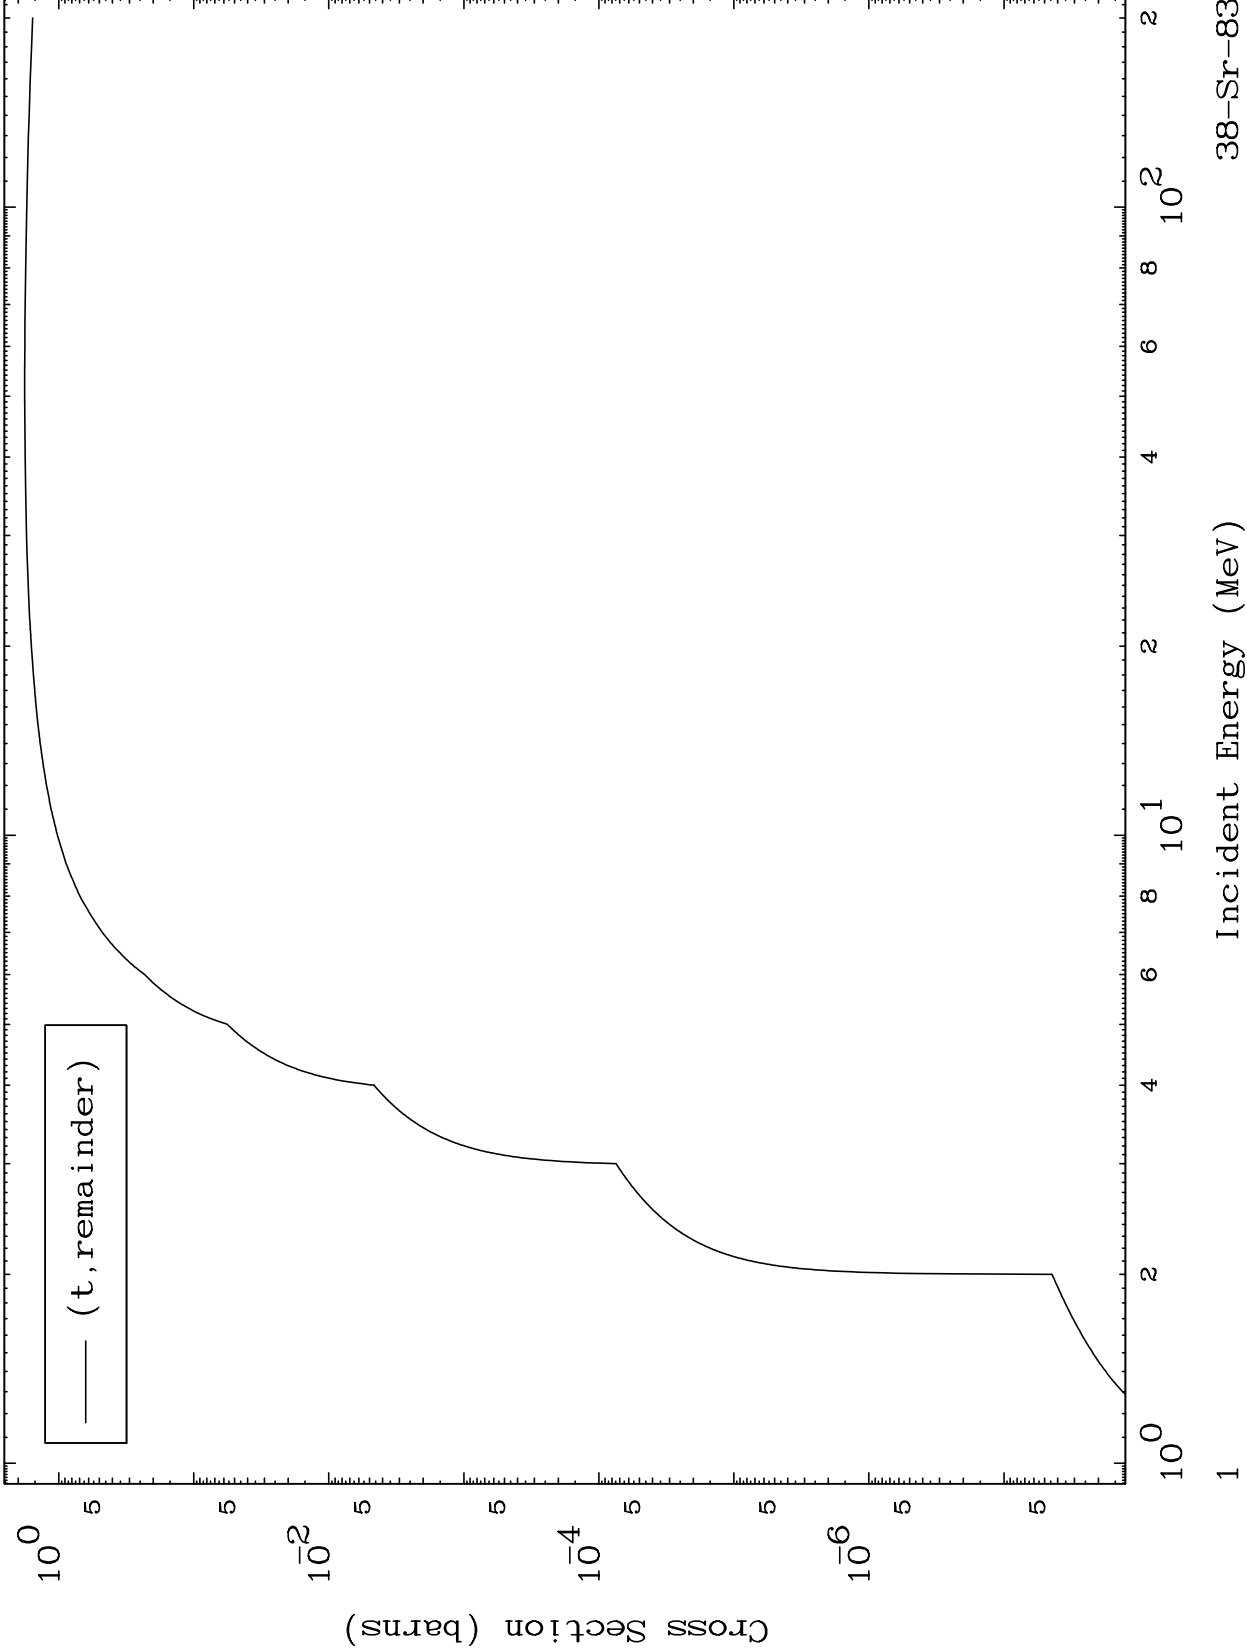

Press Mouse Button to Start

MAT 3823

Triton Major  
0 Kelvin Cross Sections

38-Sr-83

Incident Energy (MeV)

38-Sr-83