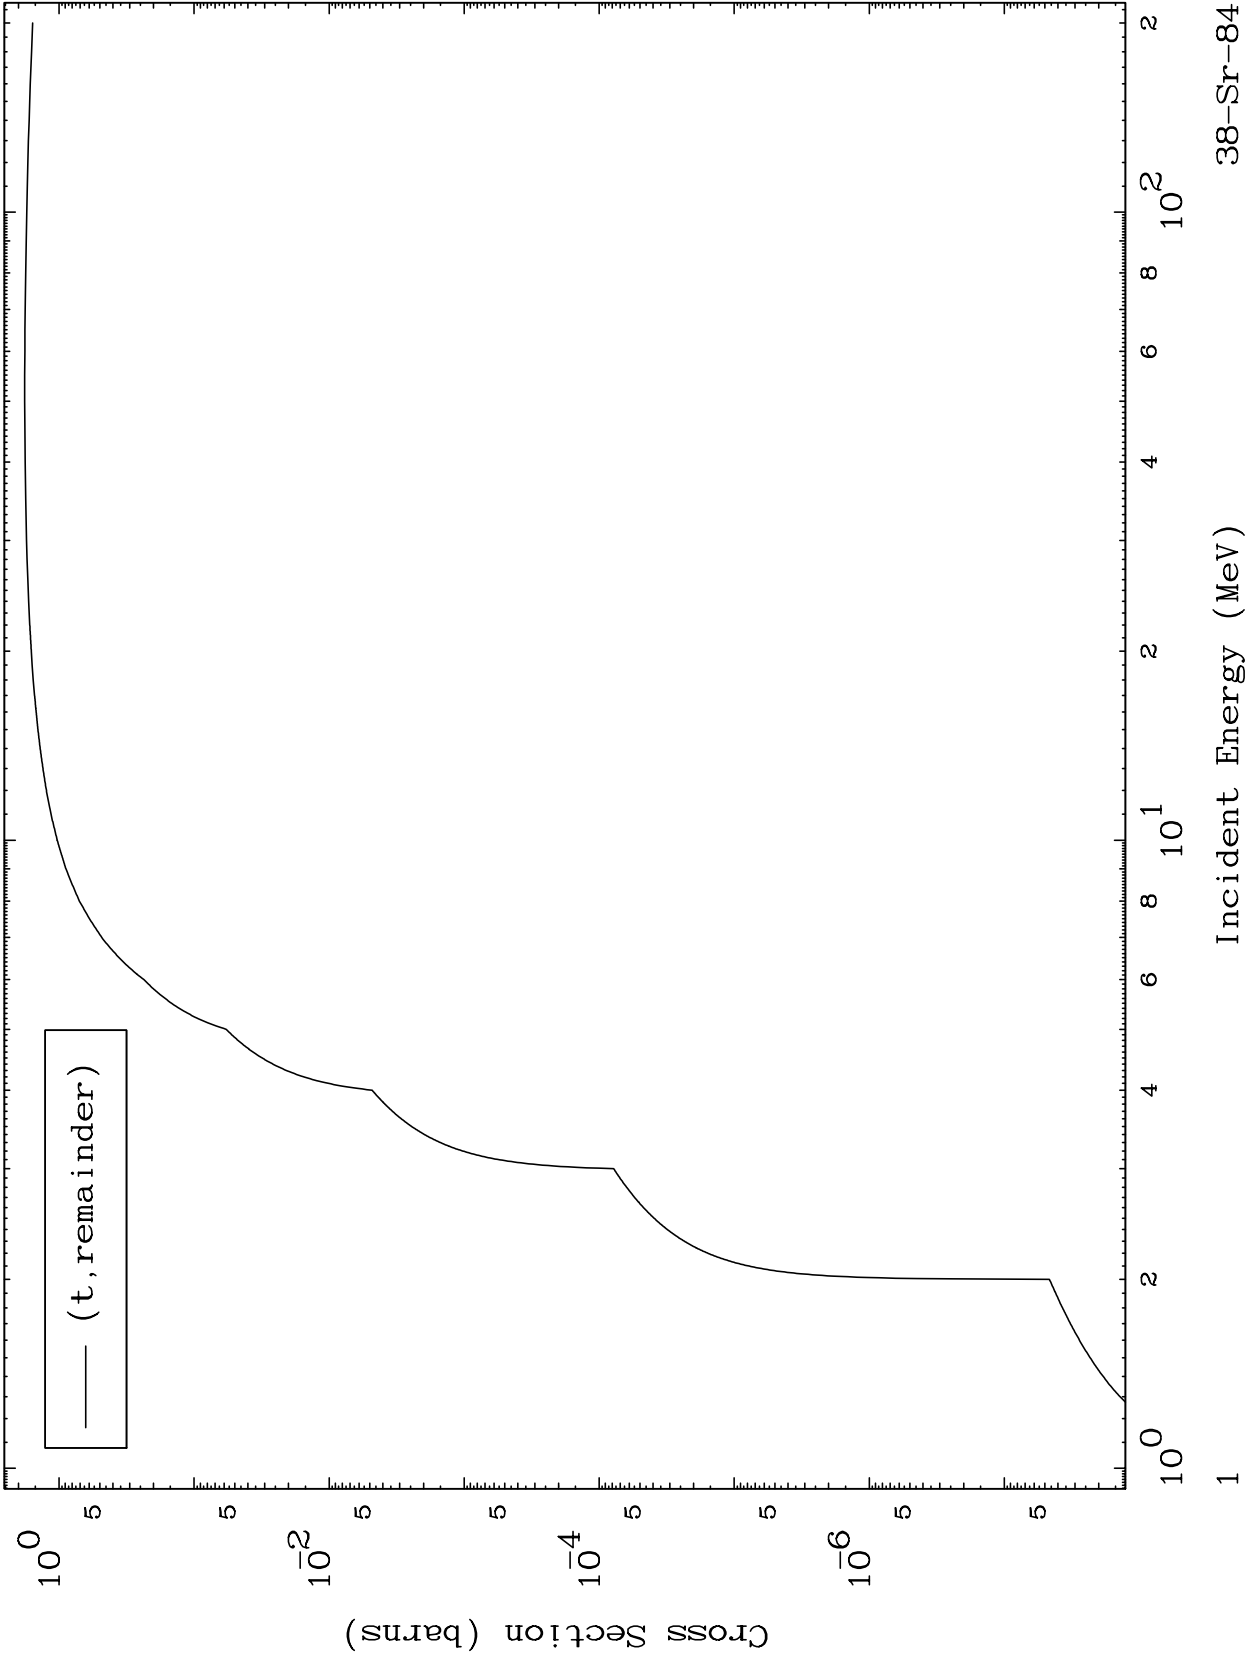

Press Mouse Button to Start

MAT 3825

Triton Major
0 Kelvin Cross Sections

38-Sr-84

38-Sr-84