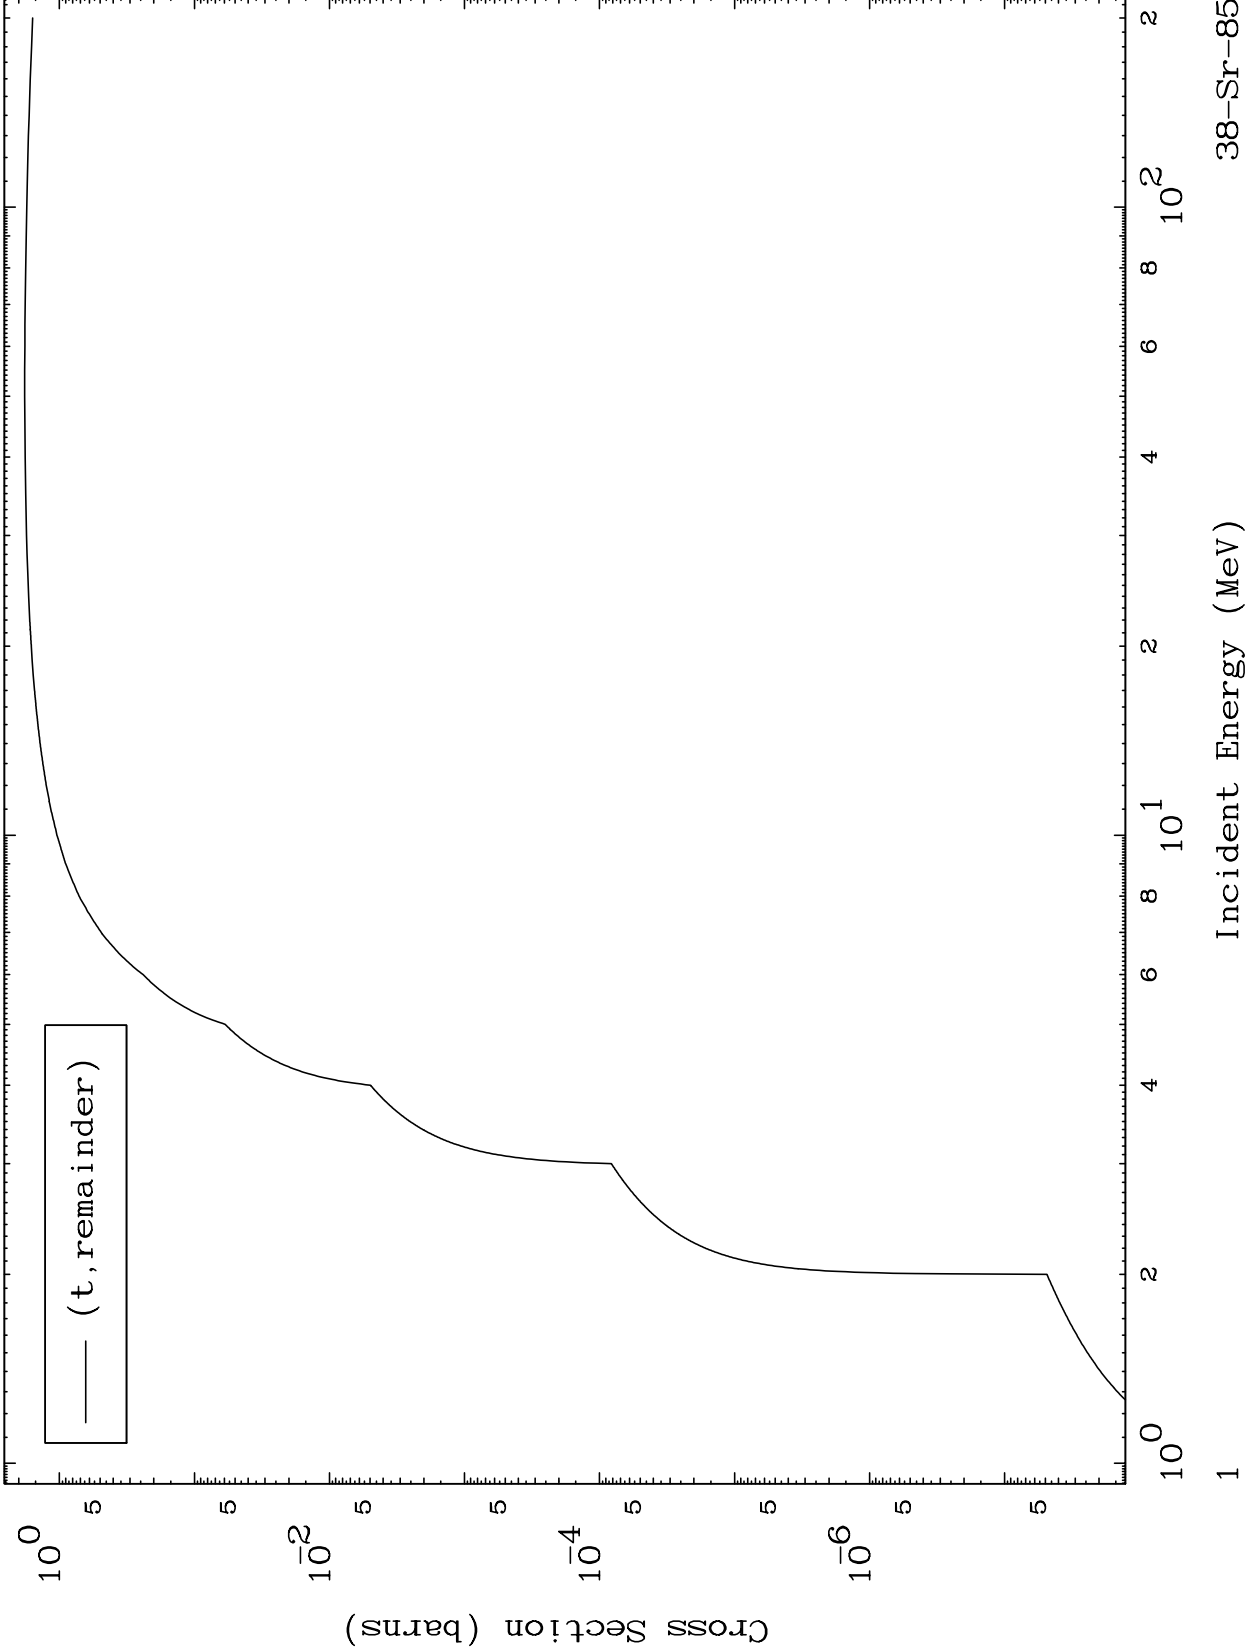

Press Mouse Button to Start

MAT 3828

Triton Major  
0 Kelvin Cross Sections

38-Sr-85

38-Sr-85