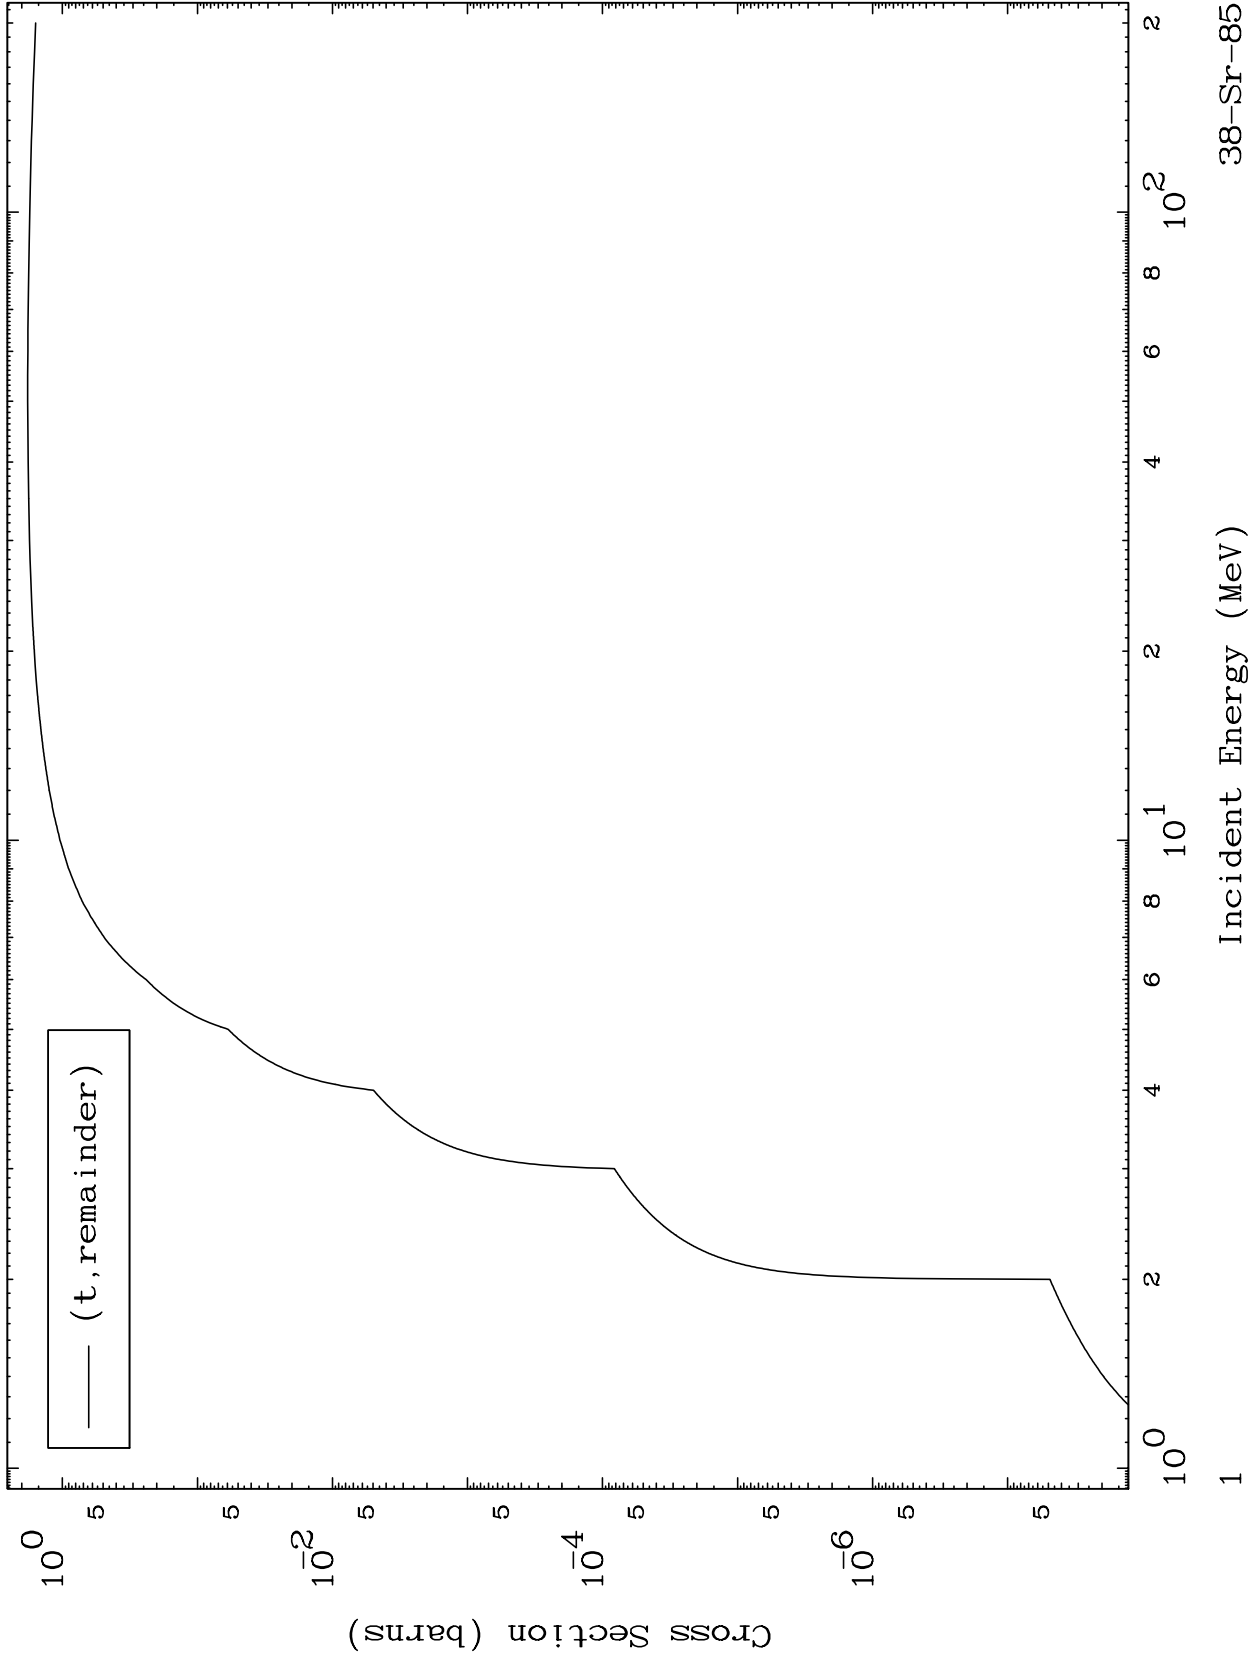

Press Mouse Button to Start

MAT 3829

Triton Major
0 Kelvin Cross Sections

38-Sr-85

38-Sr-85