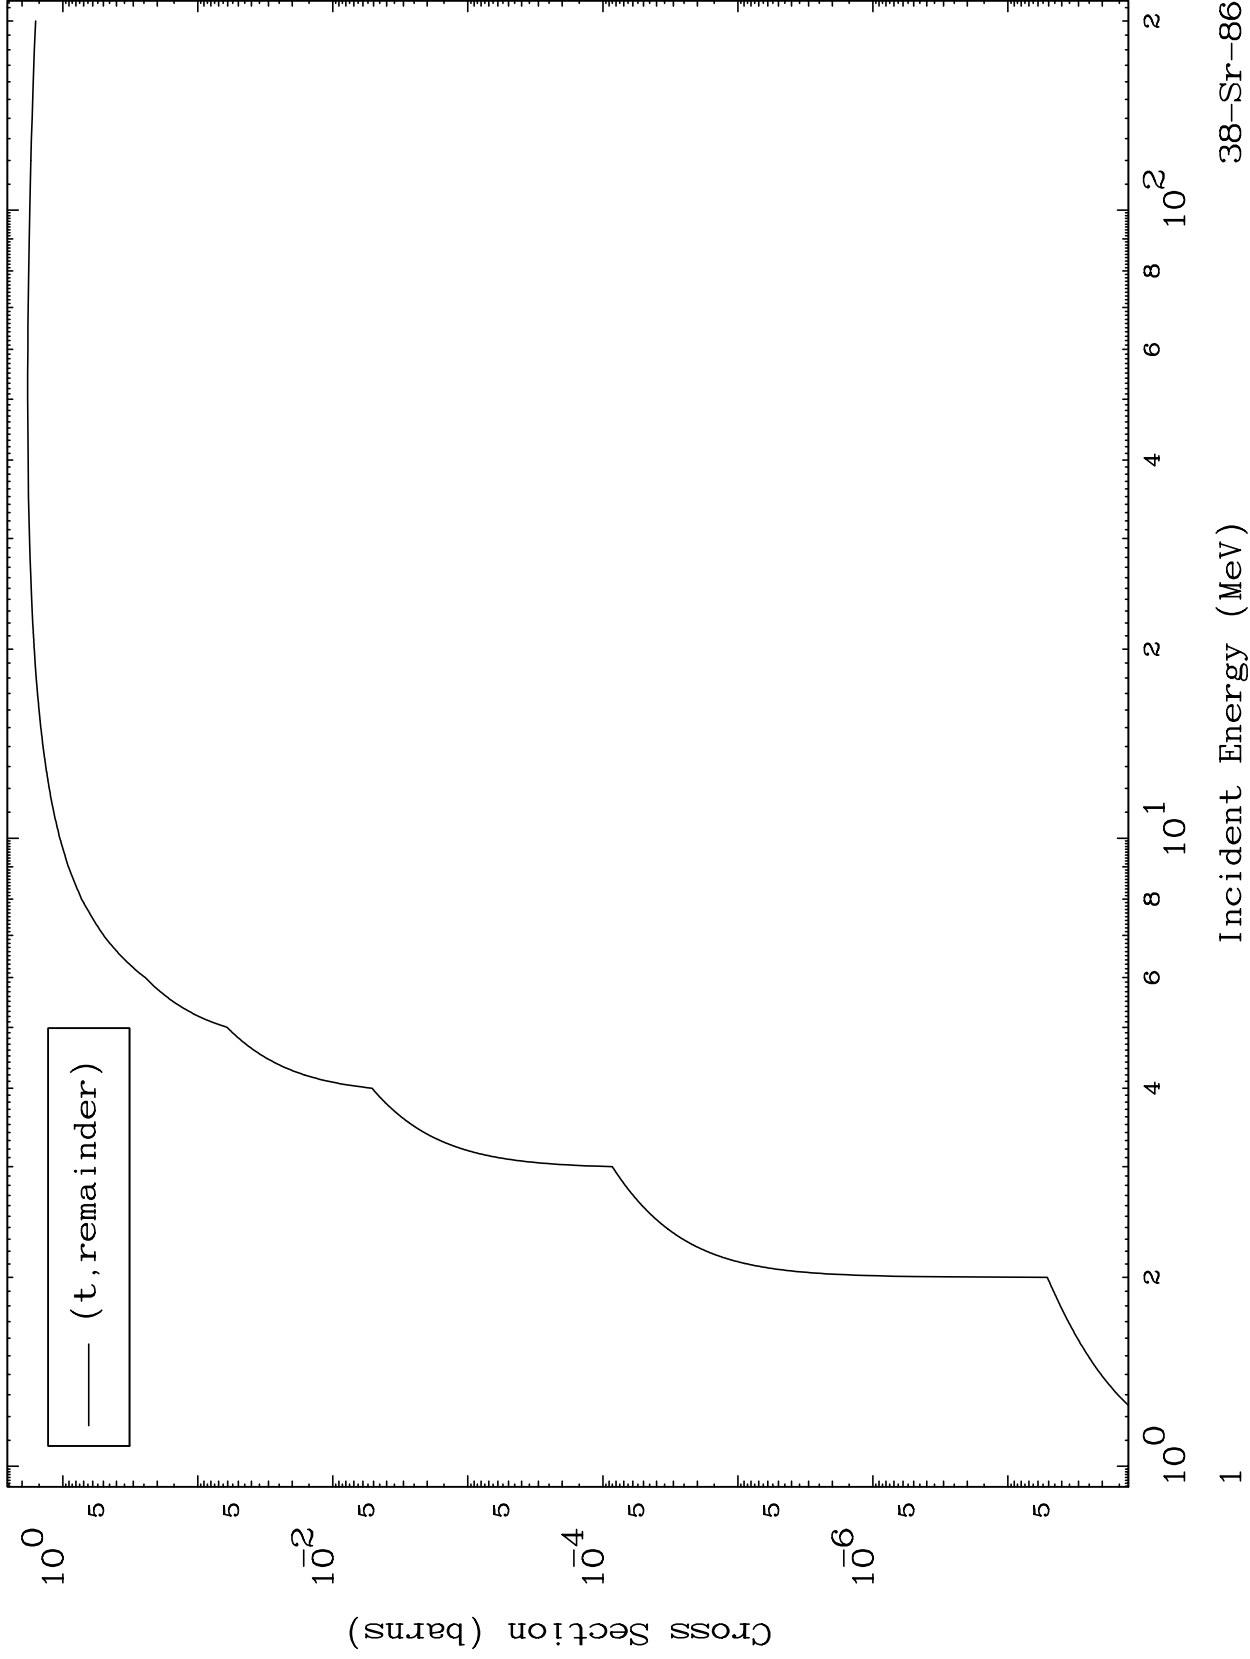

Press Mouse Button to Start

MAT 3831

Triton Major
0 Kelvin Cross Sections

38-Sr-86

38-Sr-86