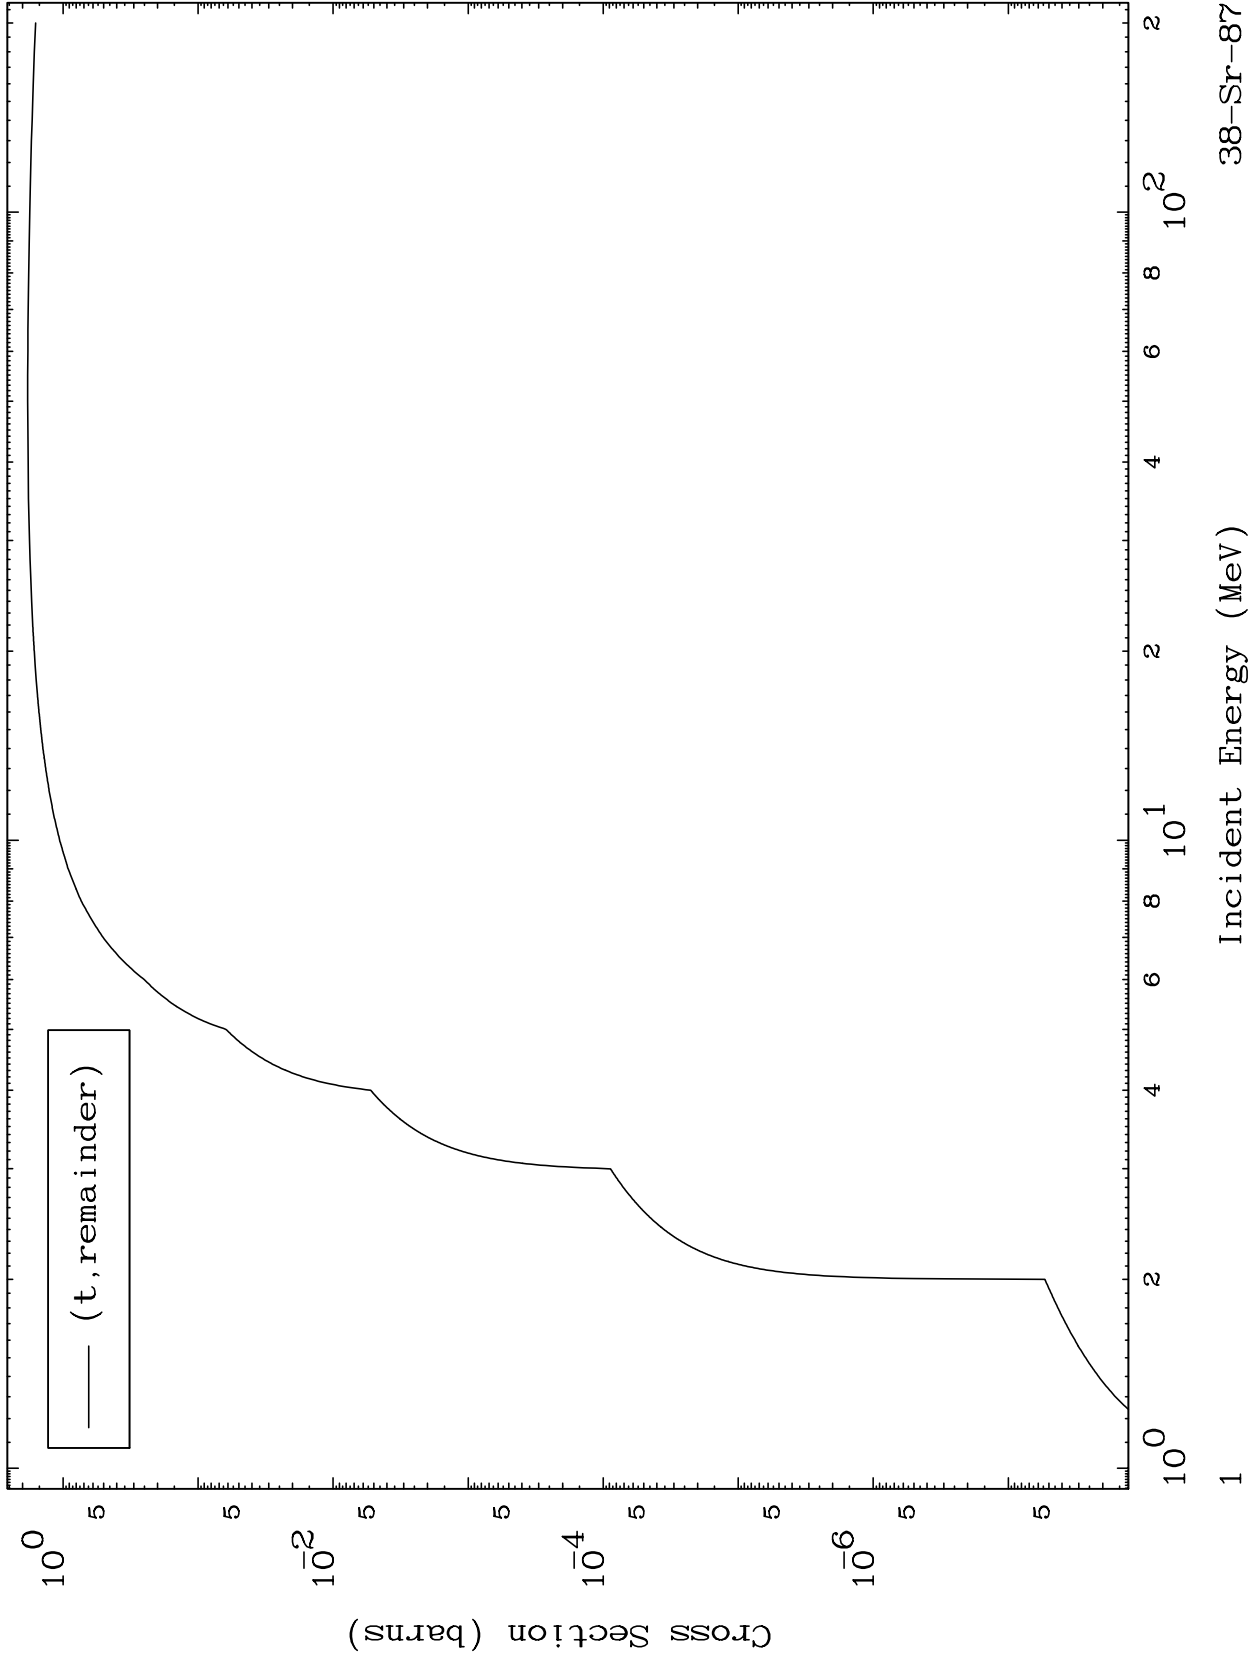

Press Mouse Button to Start

MAT 3835

Triton Major
0 Kelvin Cross Sections

38-Sr-87

Incident Energy (MeV)

38-Sr-87