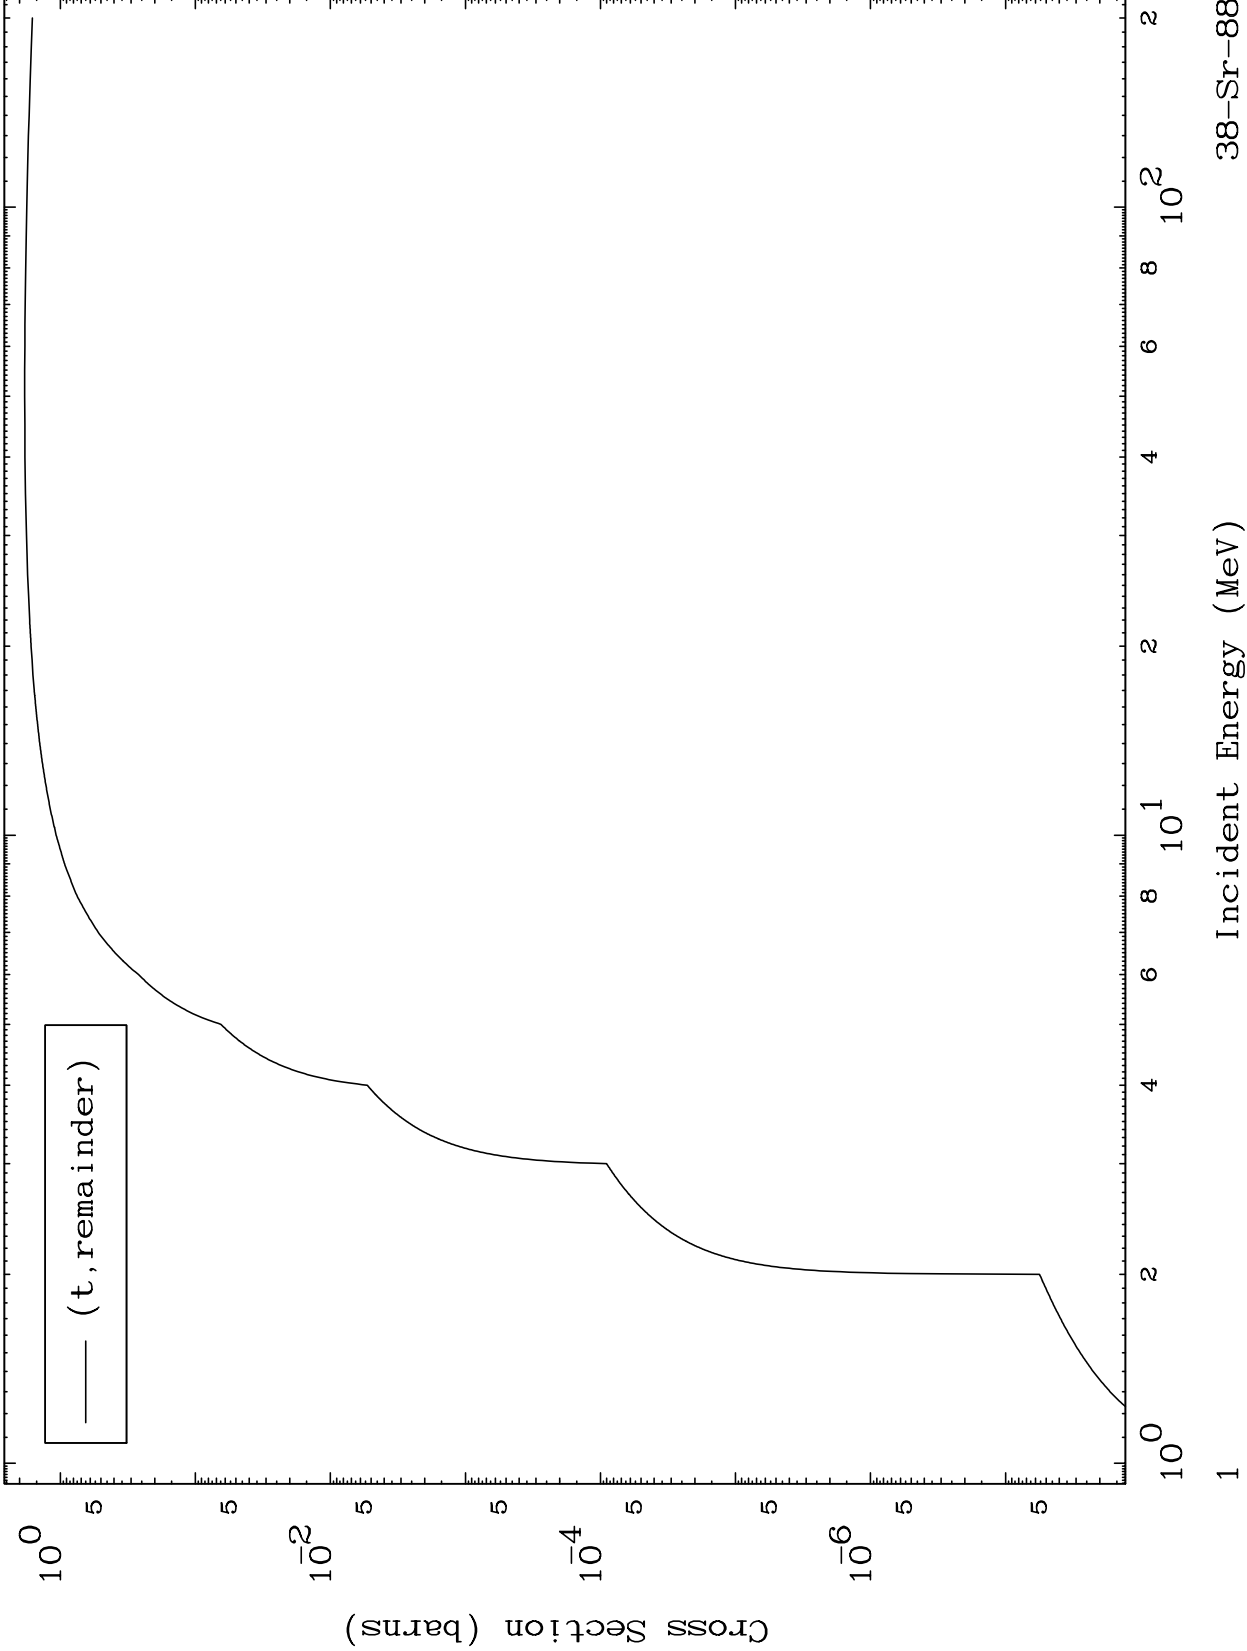

Press Mouse Button to Start

MAT 3837

Triton Major  
0 Kelvin Cross Sections

38-Sr-88

Incident Energy (MeV)

38-Sr-88