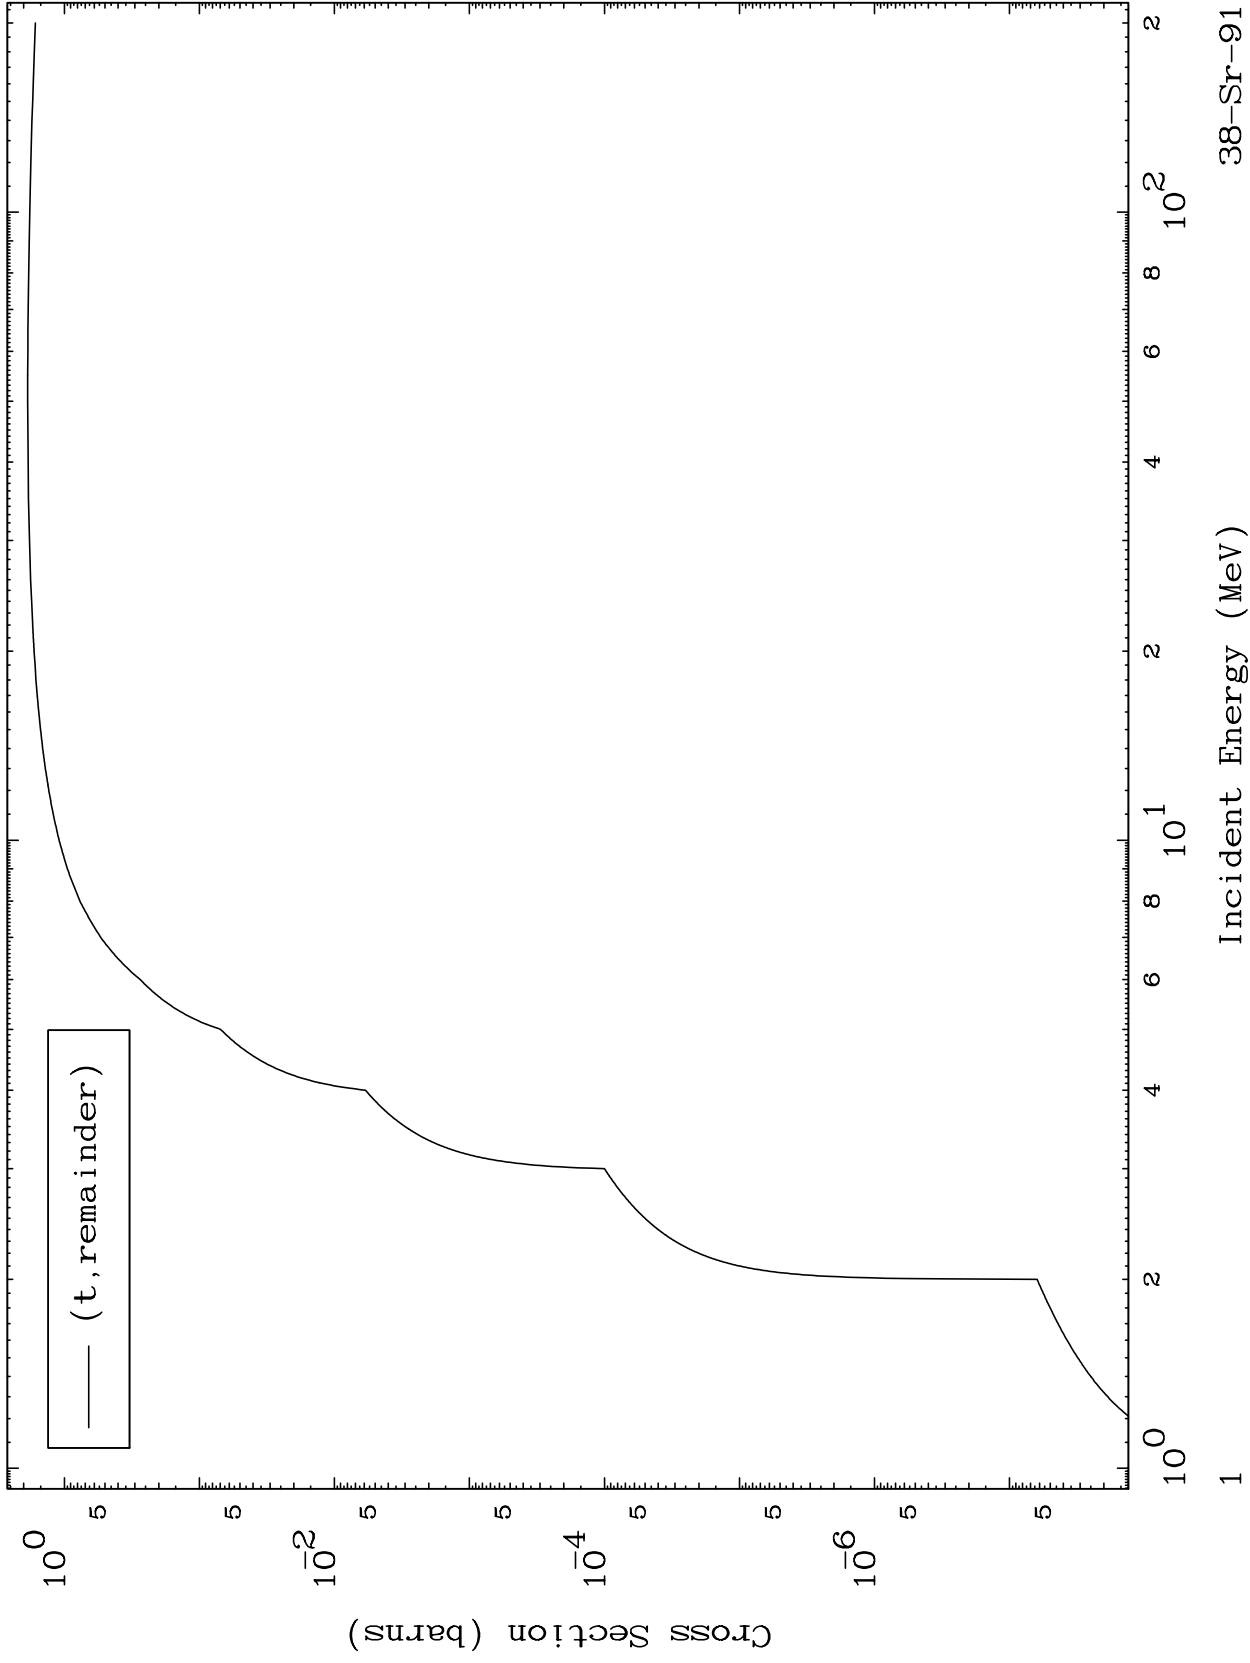

Press Mouse Button to Start

MAT 3846

Triton Major  
0 Kelvin Cross Sections

38-Sr-91

38-Sr-91