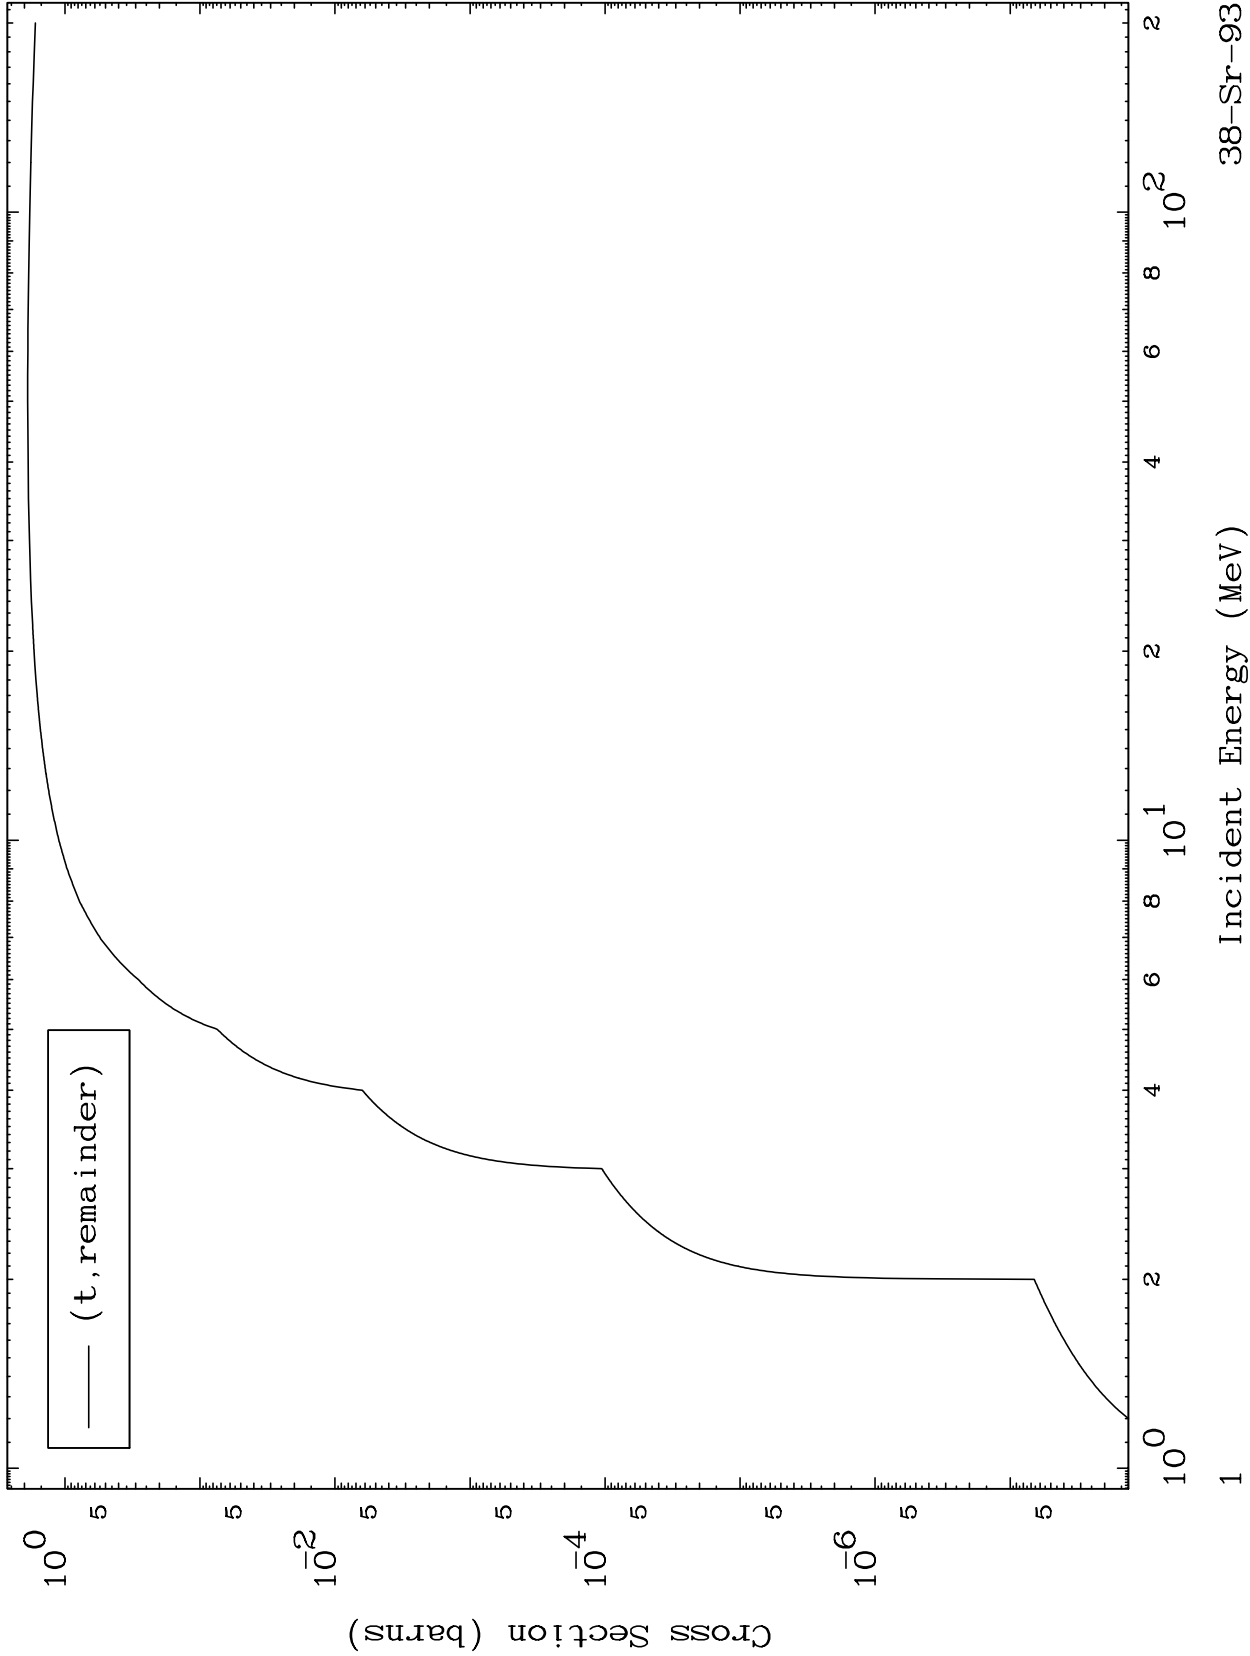

Press Mouse Button to Start

MAT 3852

Triton Major

38-Sr-93

0 Kelvin Cross Sections

Incident Energy (MeV)

38-Sr-93