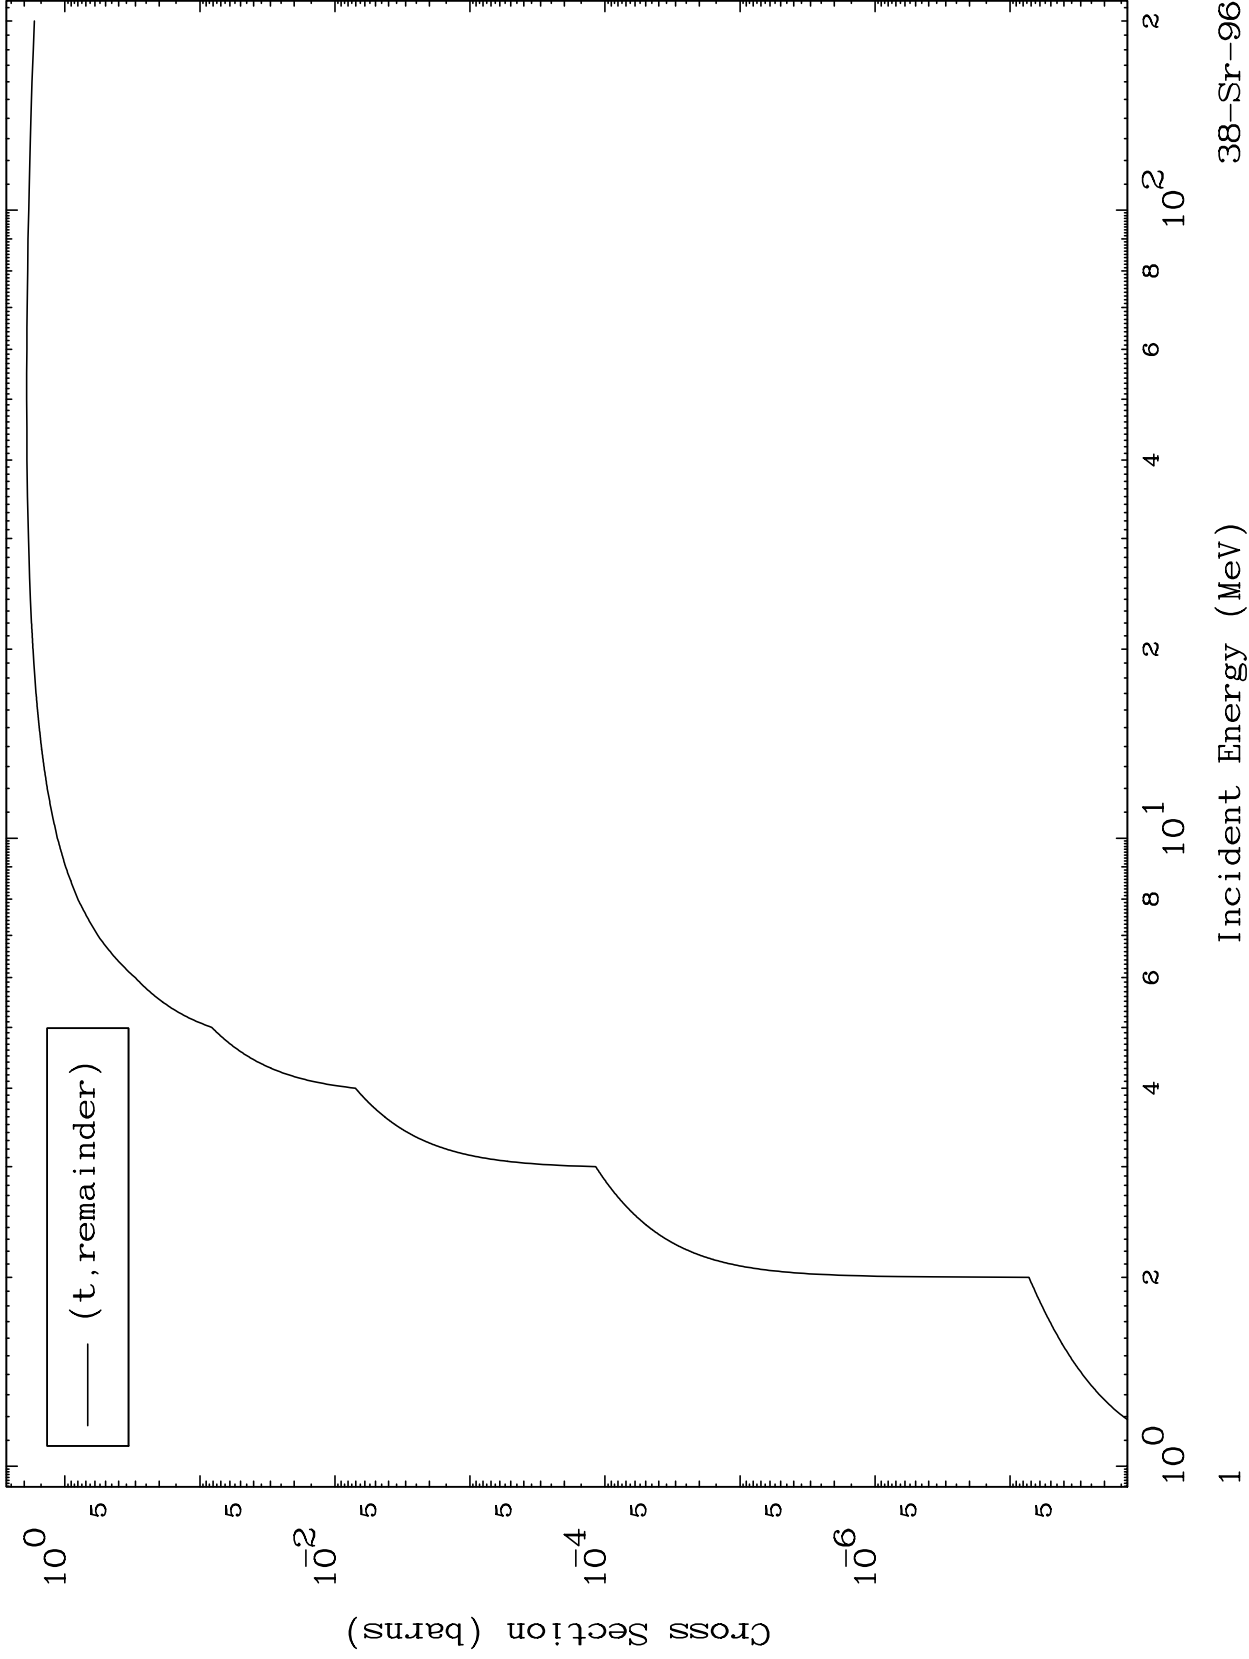

Press Mouse Button to Start

MAT 3861

Triton Major
0 Kelvin Cross Sections

38-Sr-96

Incident Energy (MeV)

38-Sr-96