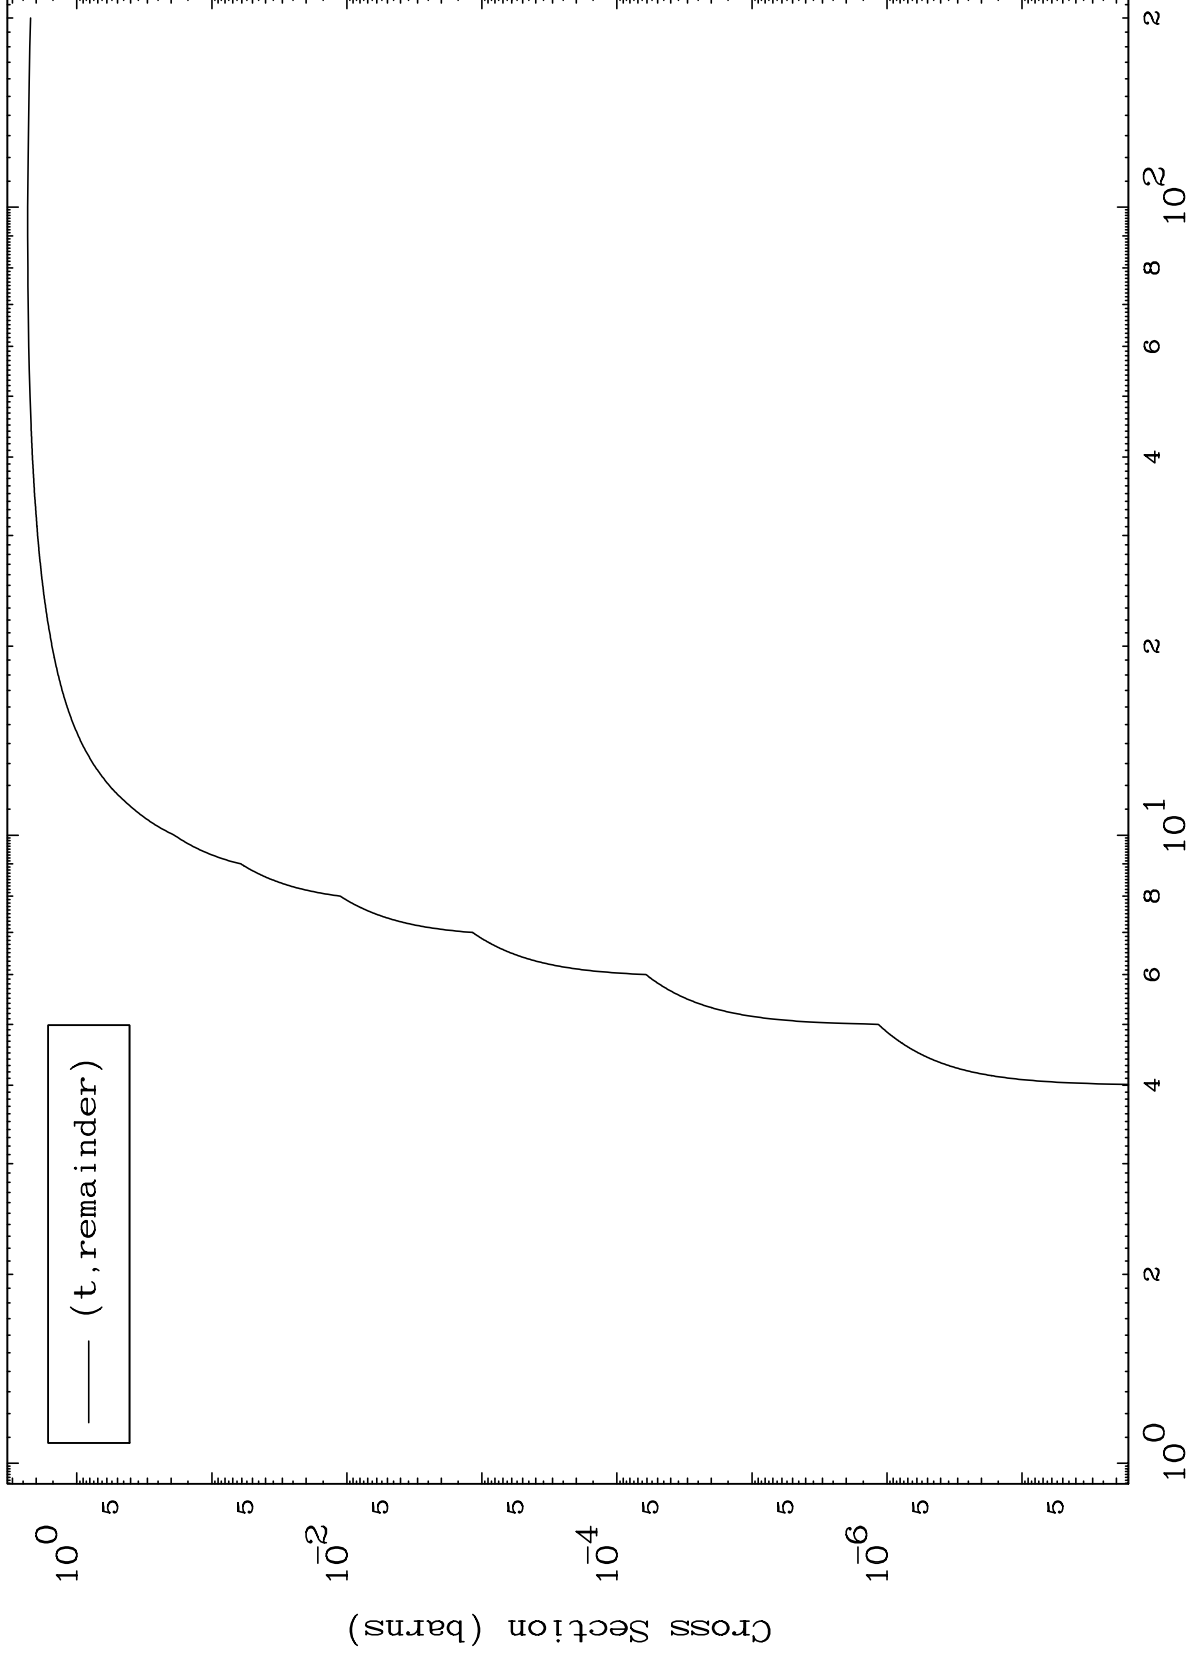

Press Mouse Button to Start

MAT 7262

Triton Major

73-Ta-159

0 Kelvin Cross Sections

Incident Energy (MeV)

73-Ta-159