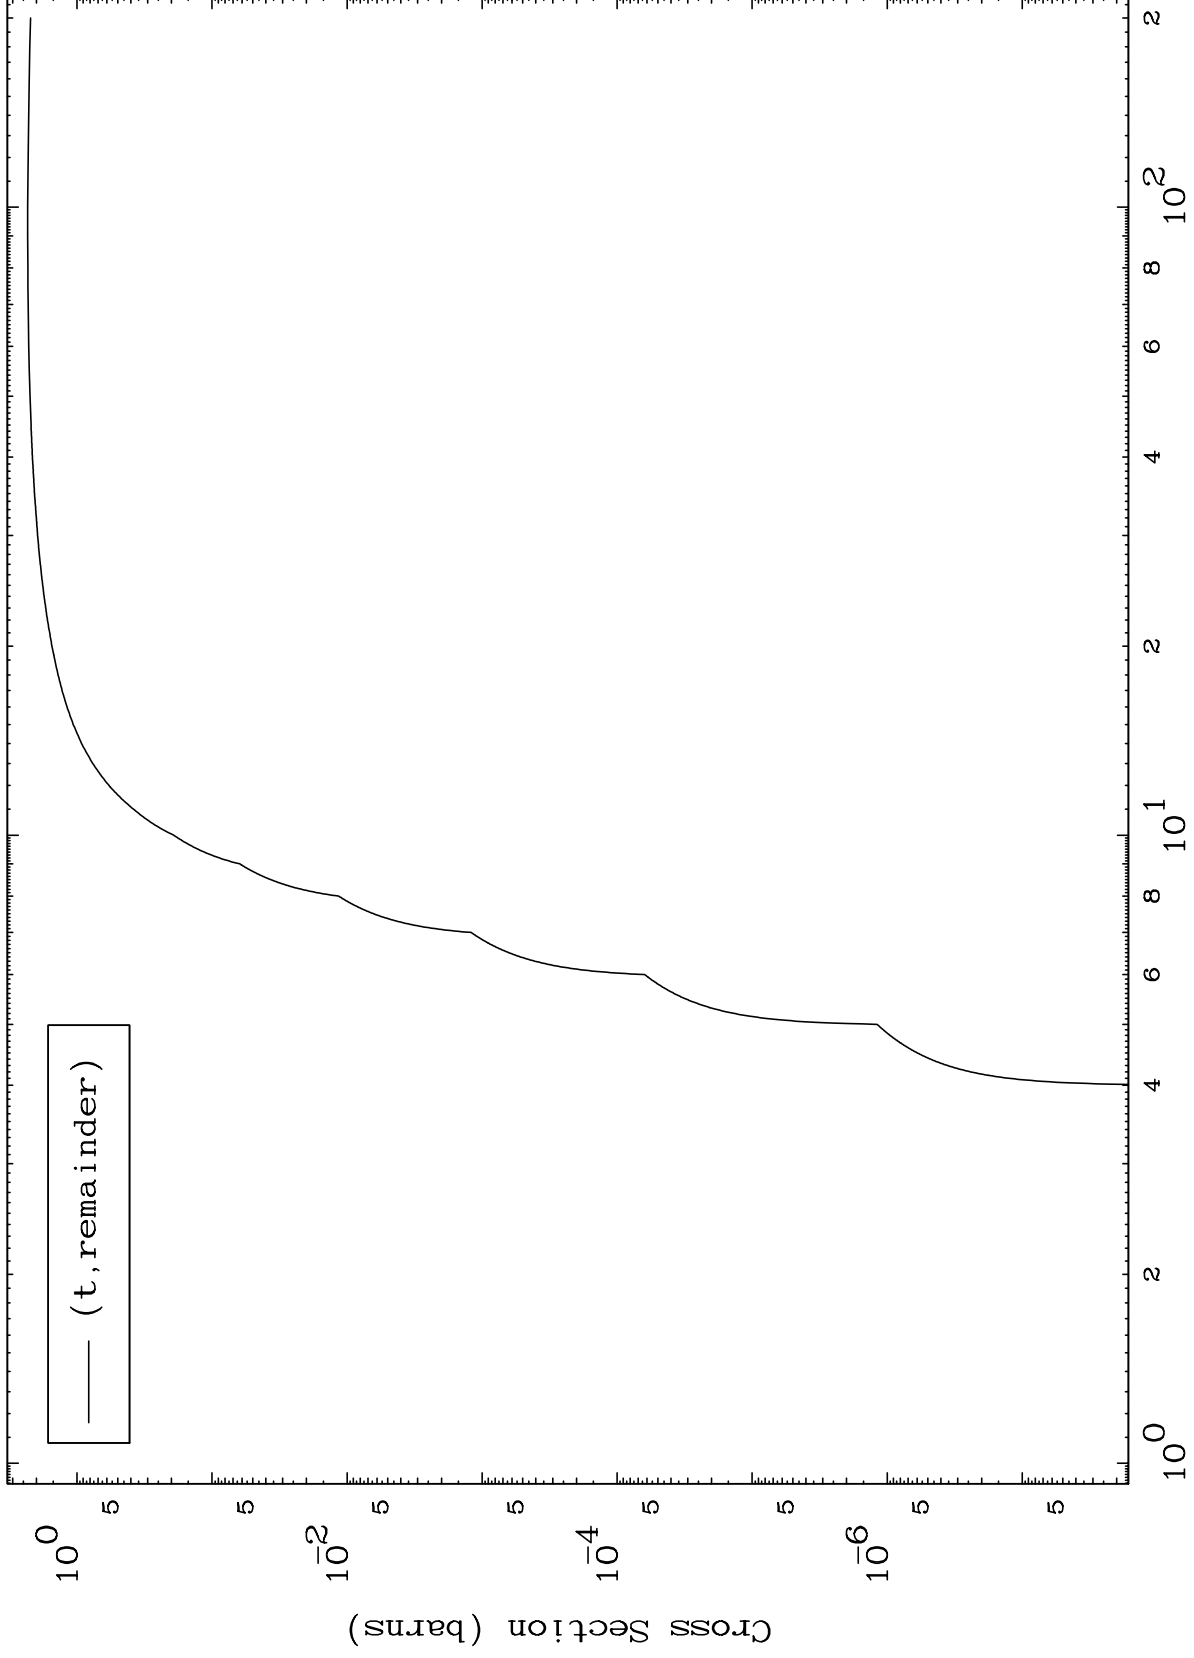

Press Mouse Button to Start

MAT 7265

Triton Major

73-Ta-160

0 Kelvin Cross Sections

(t, remainder)

Incident Energy (MeV)

73-Ta-160