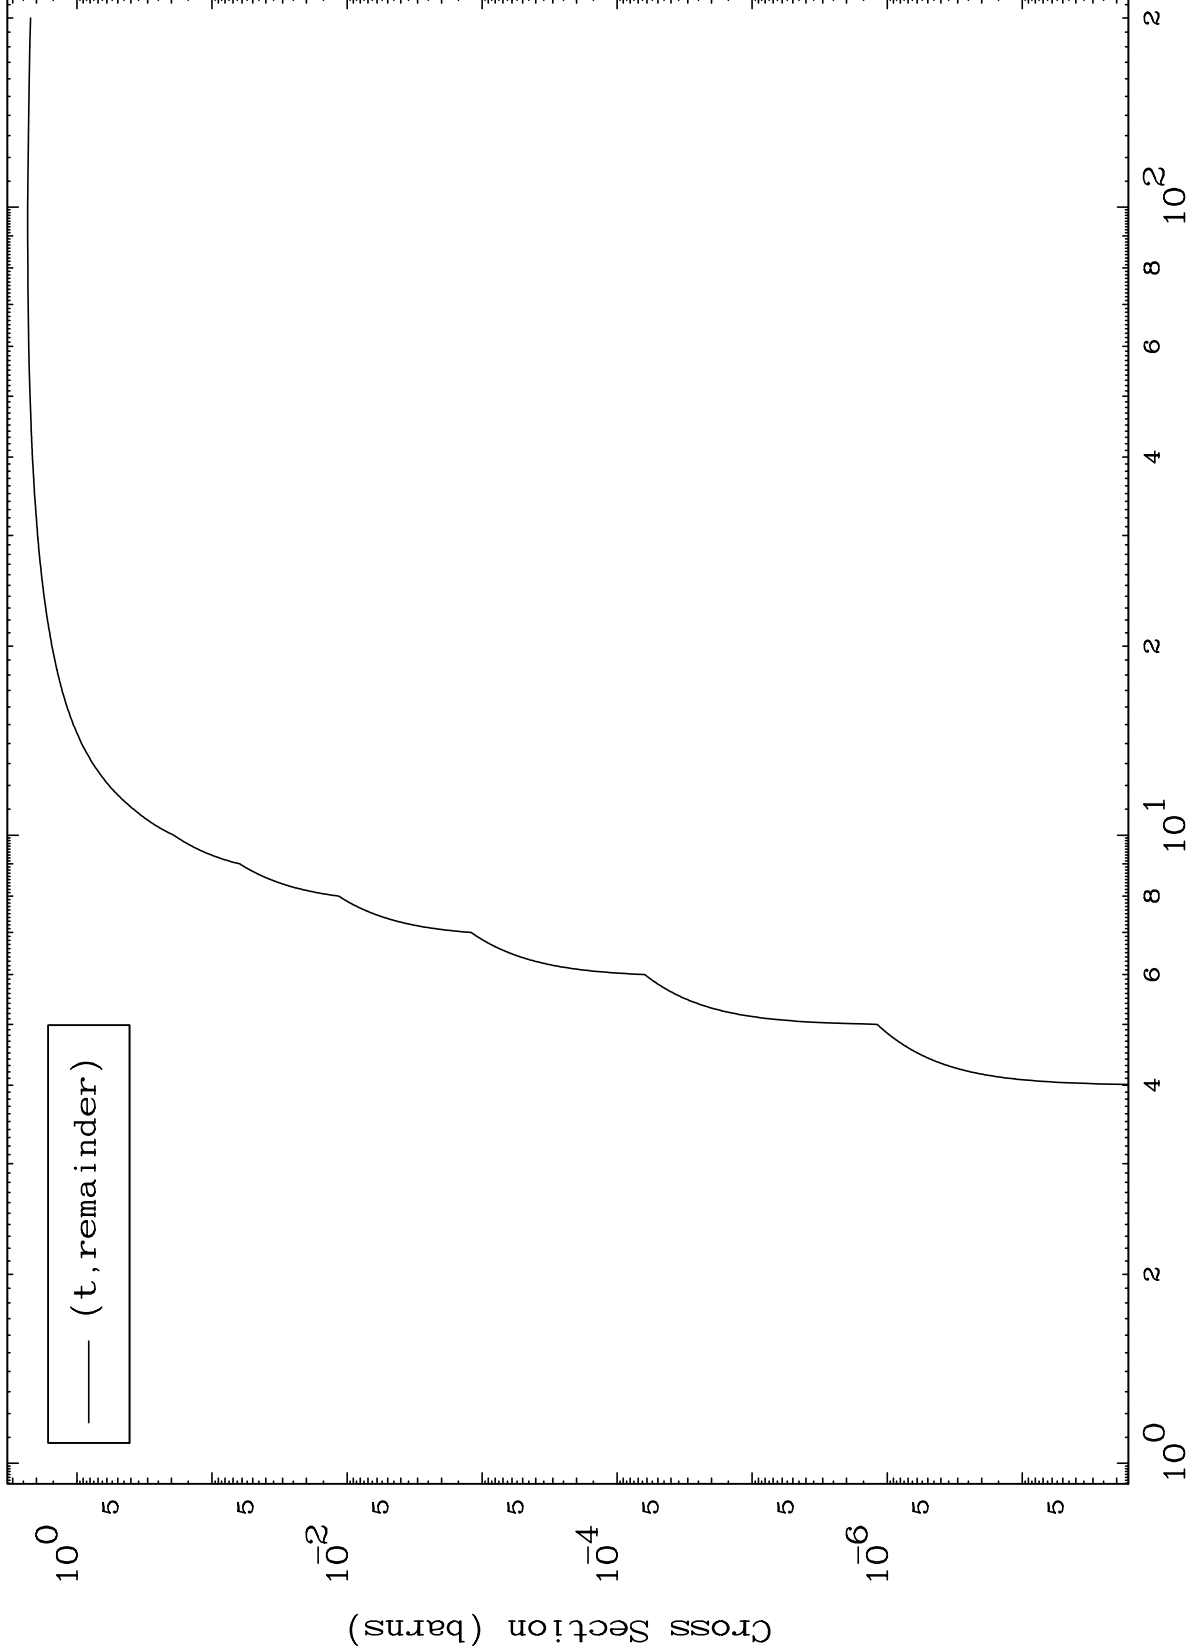

Press Mouse Button to Start

MAT 7266

Triton Major

⁷³Ta-160

0 Kelvin Cross Sections

(t, remainder)

Incident Energy (MeV)

⁷³Ta-160