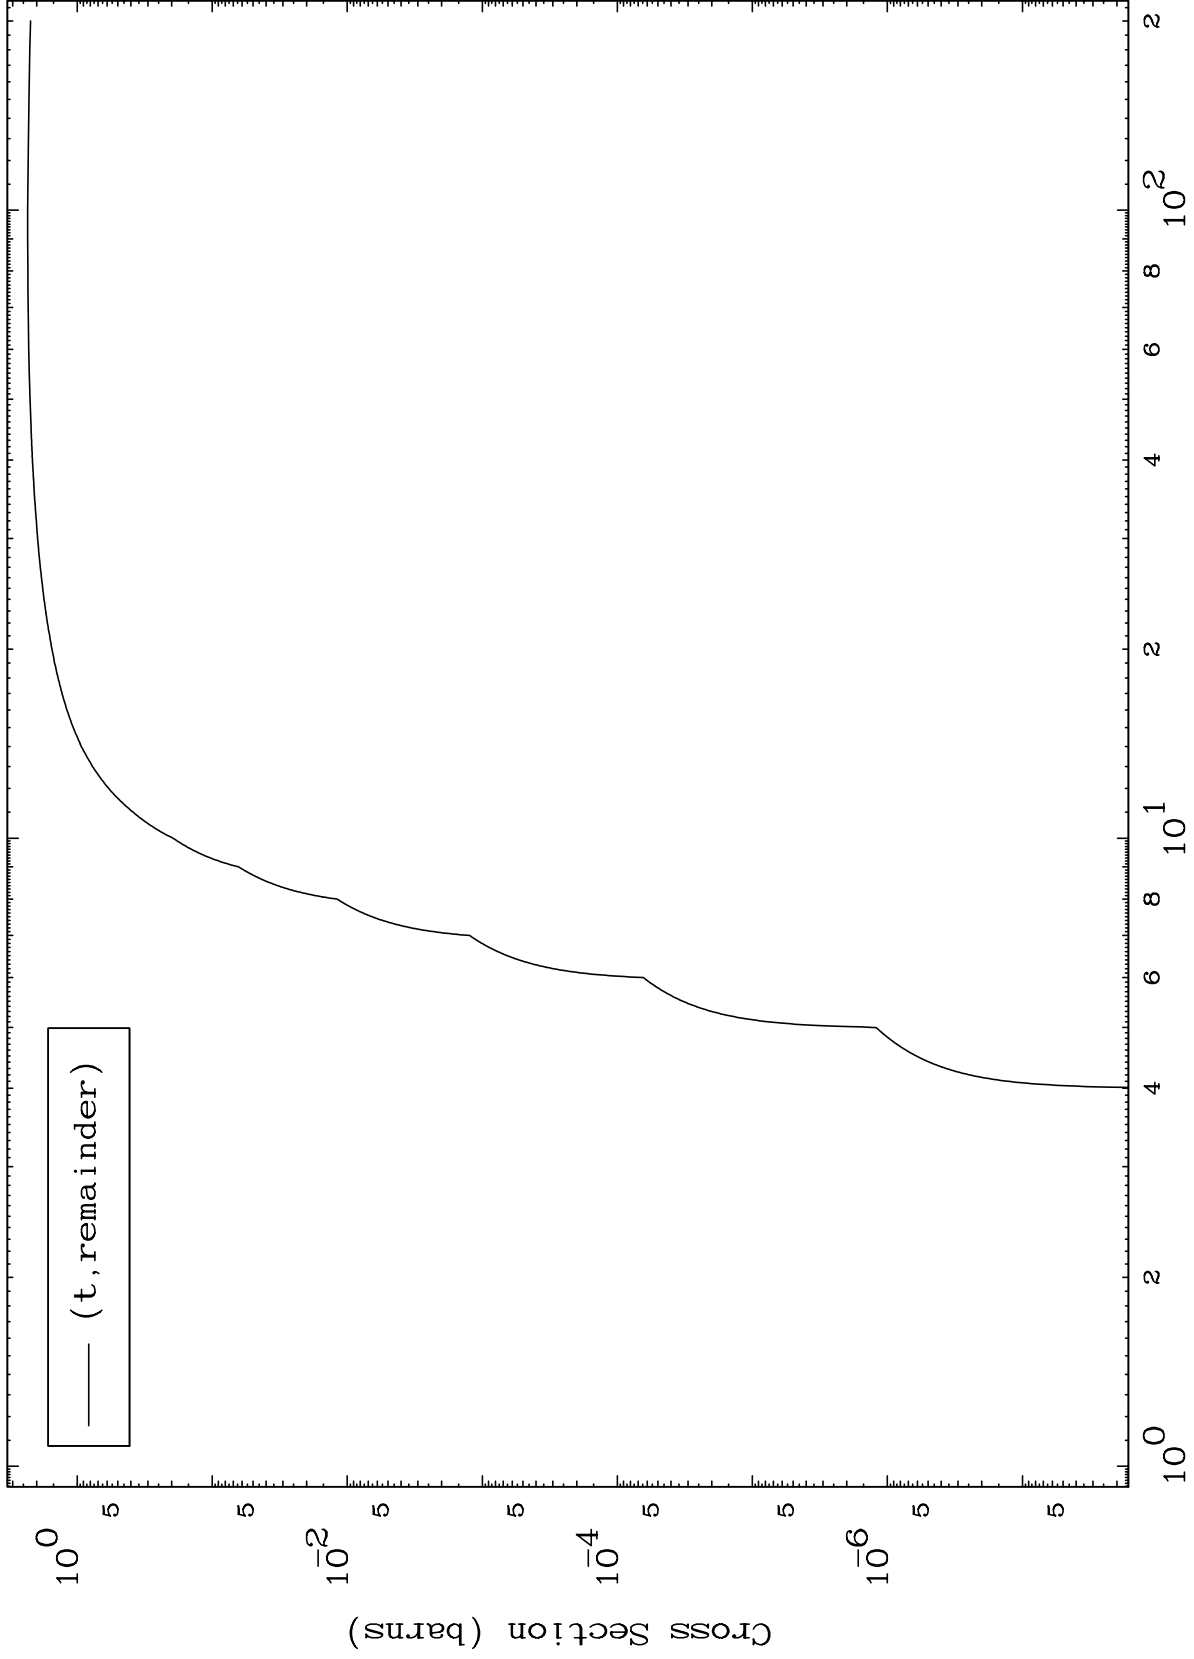

Press Mouse Button to Start

MAT 7268

Triton Major

⁷³Ta-161

0 Kelvin Cross Sections

(t, remainder)

Incident Energy (MeV)

⁷³Ta-161