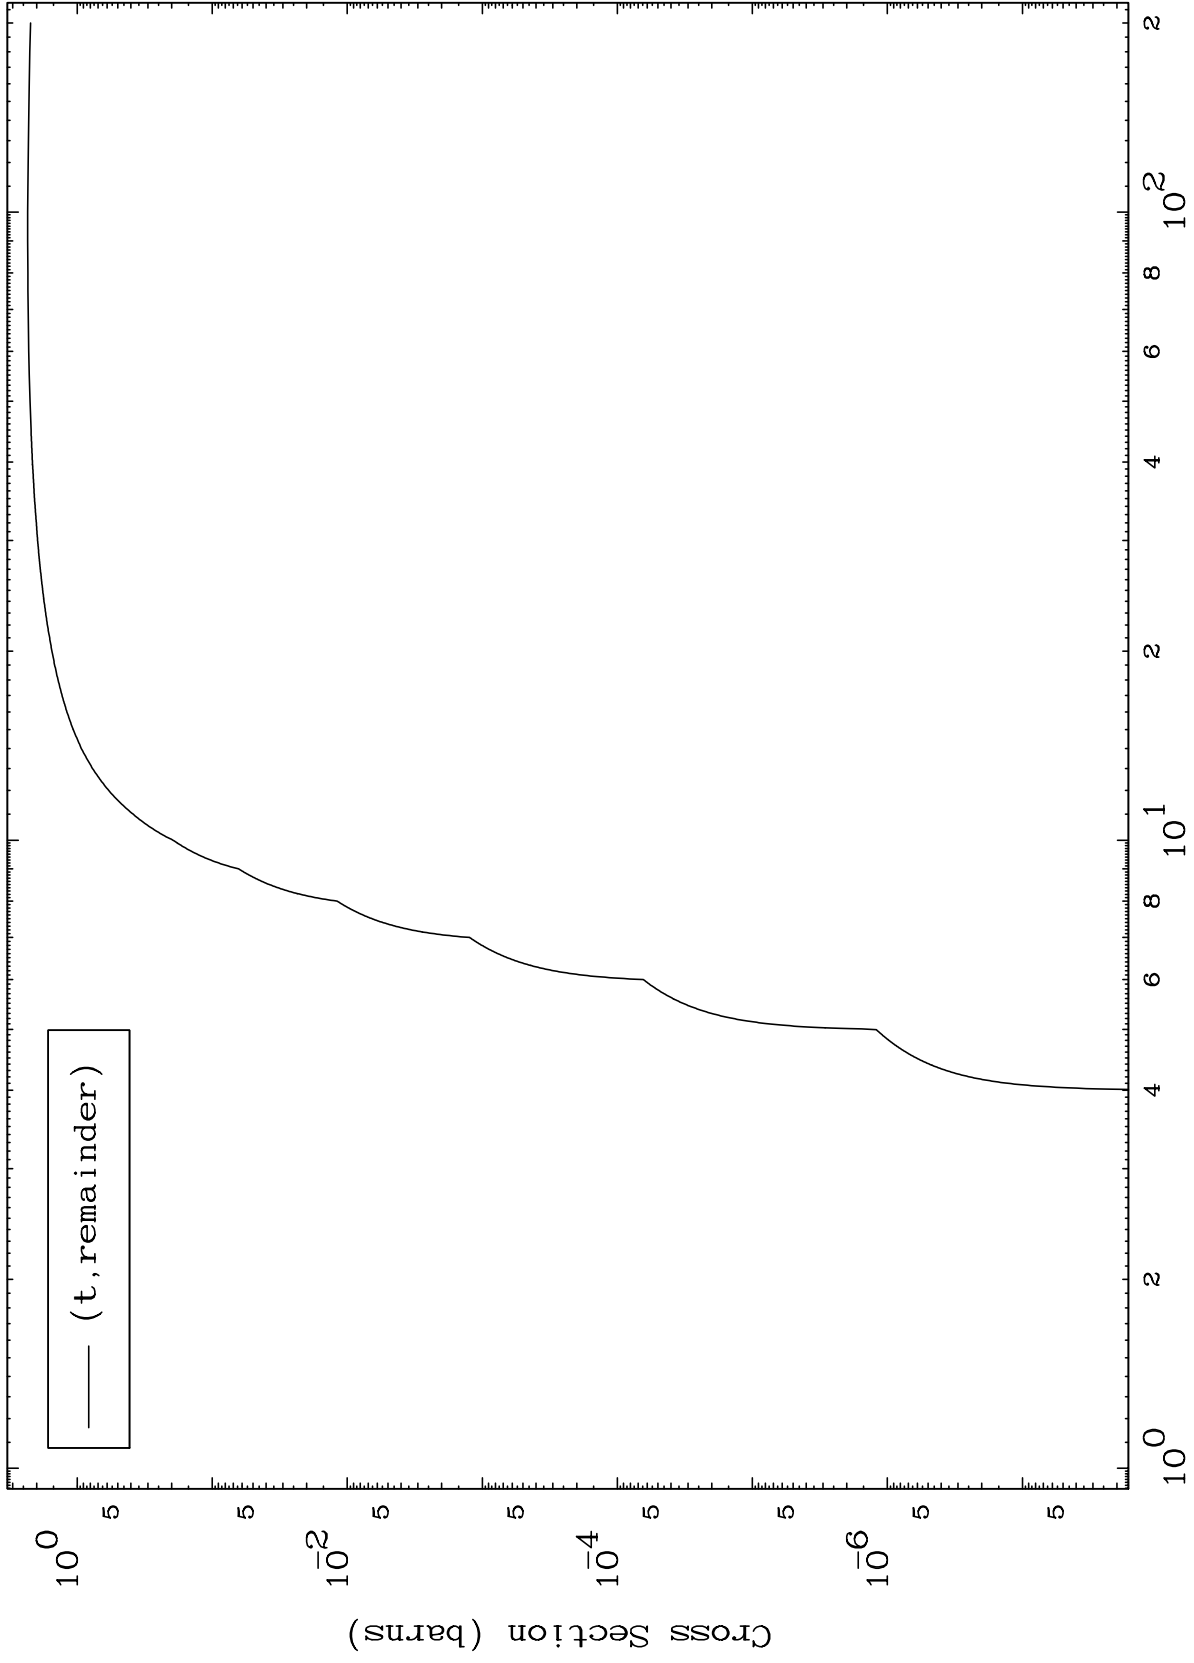

Press Mouse Button to Start

MAT 7269

Triton Major

73-Ta-161

0 Kelvin Cross Sections

(t, remainder)

Incident Energy (MeV)

73-Ta-161