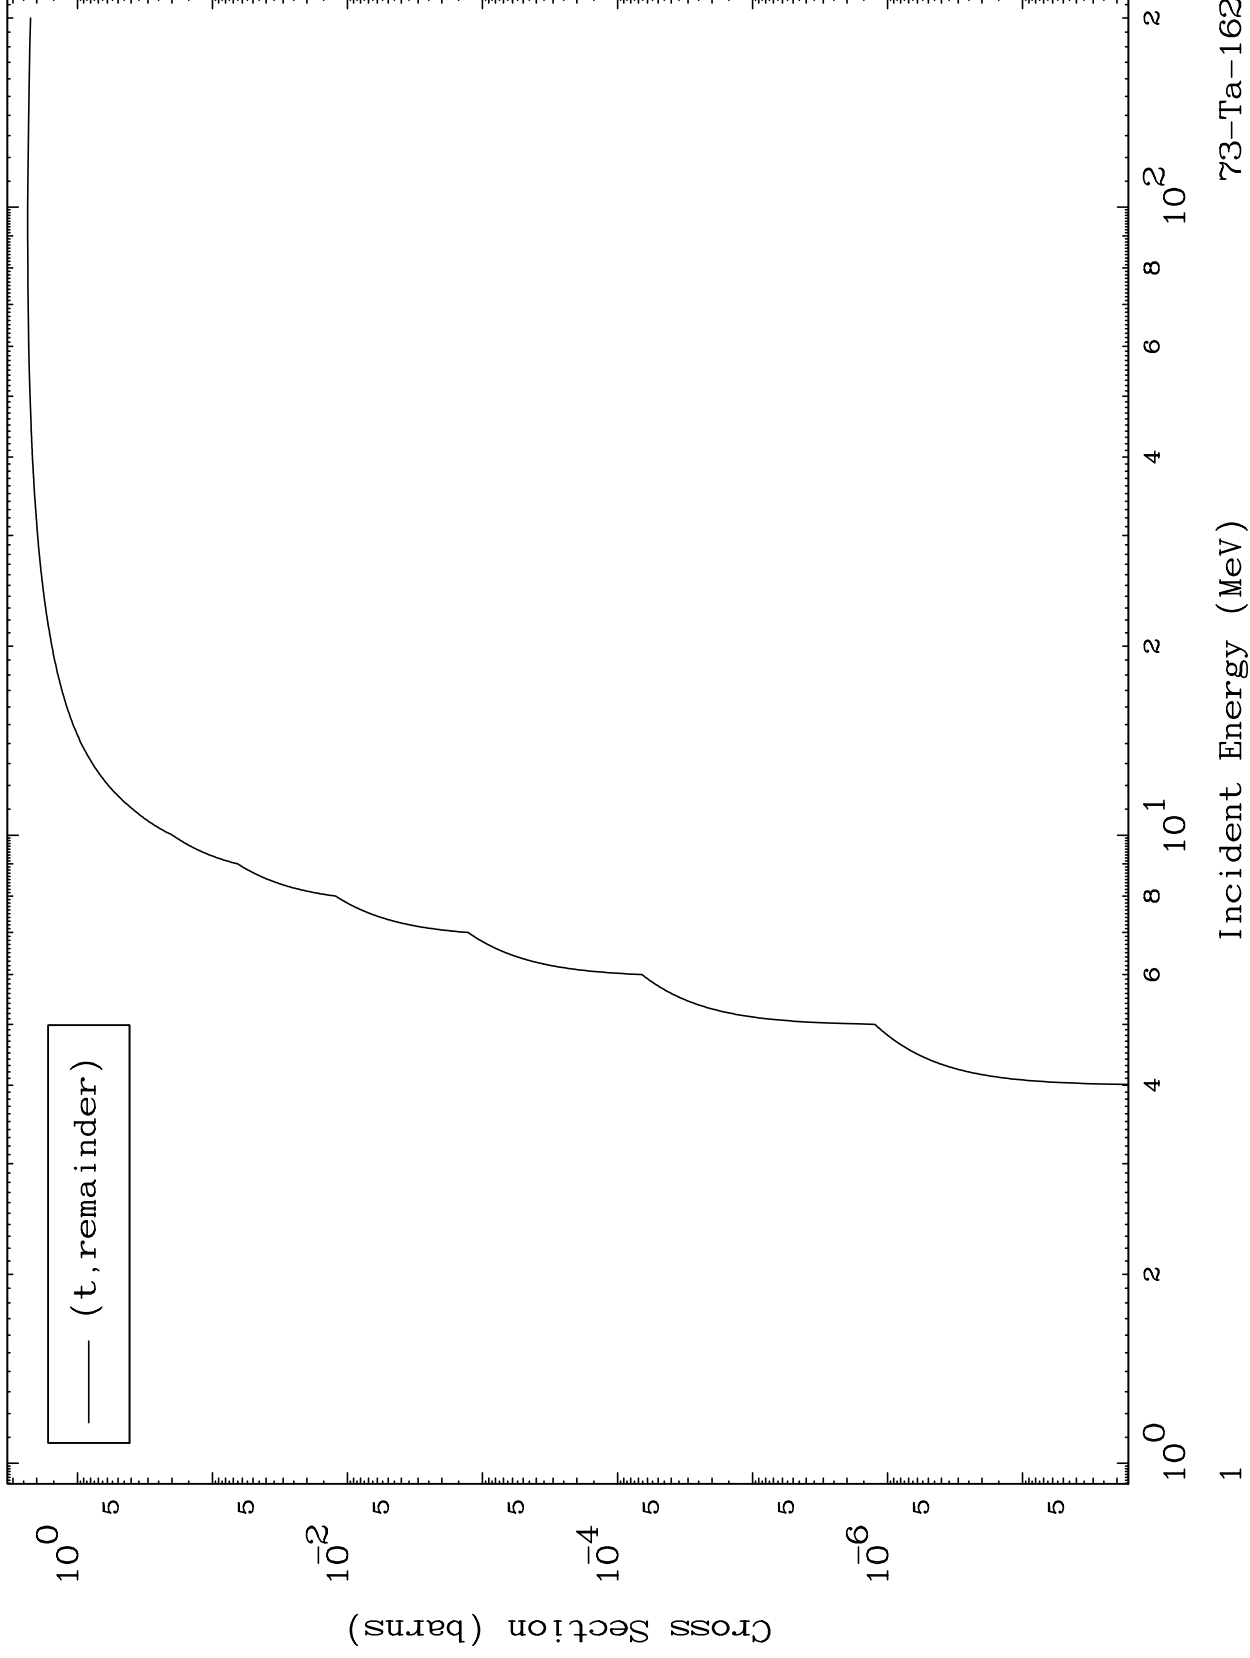

Press Mouse Button to Start

MAT 7271

Triton Major

73-Ta-162

0 Kelvin Cross Sections

Incident Energy (MeV)

73-Ta-162