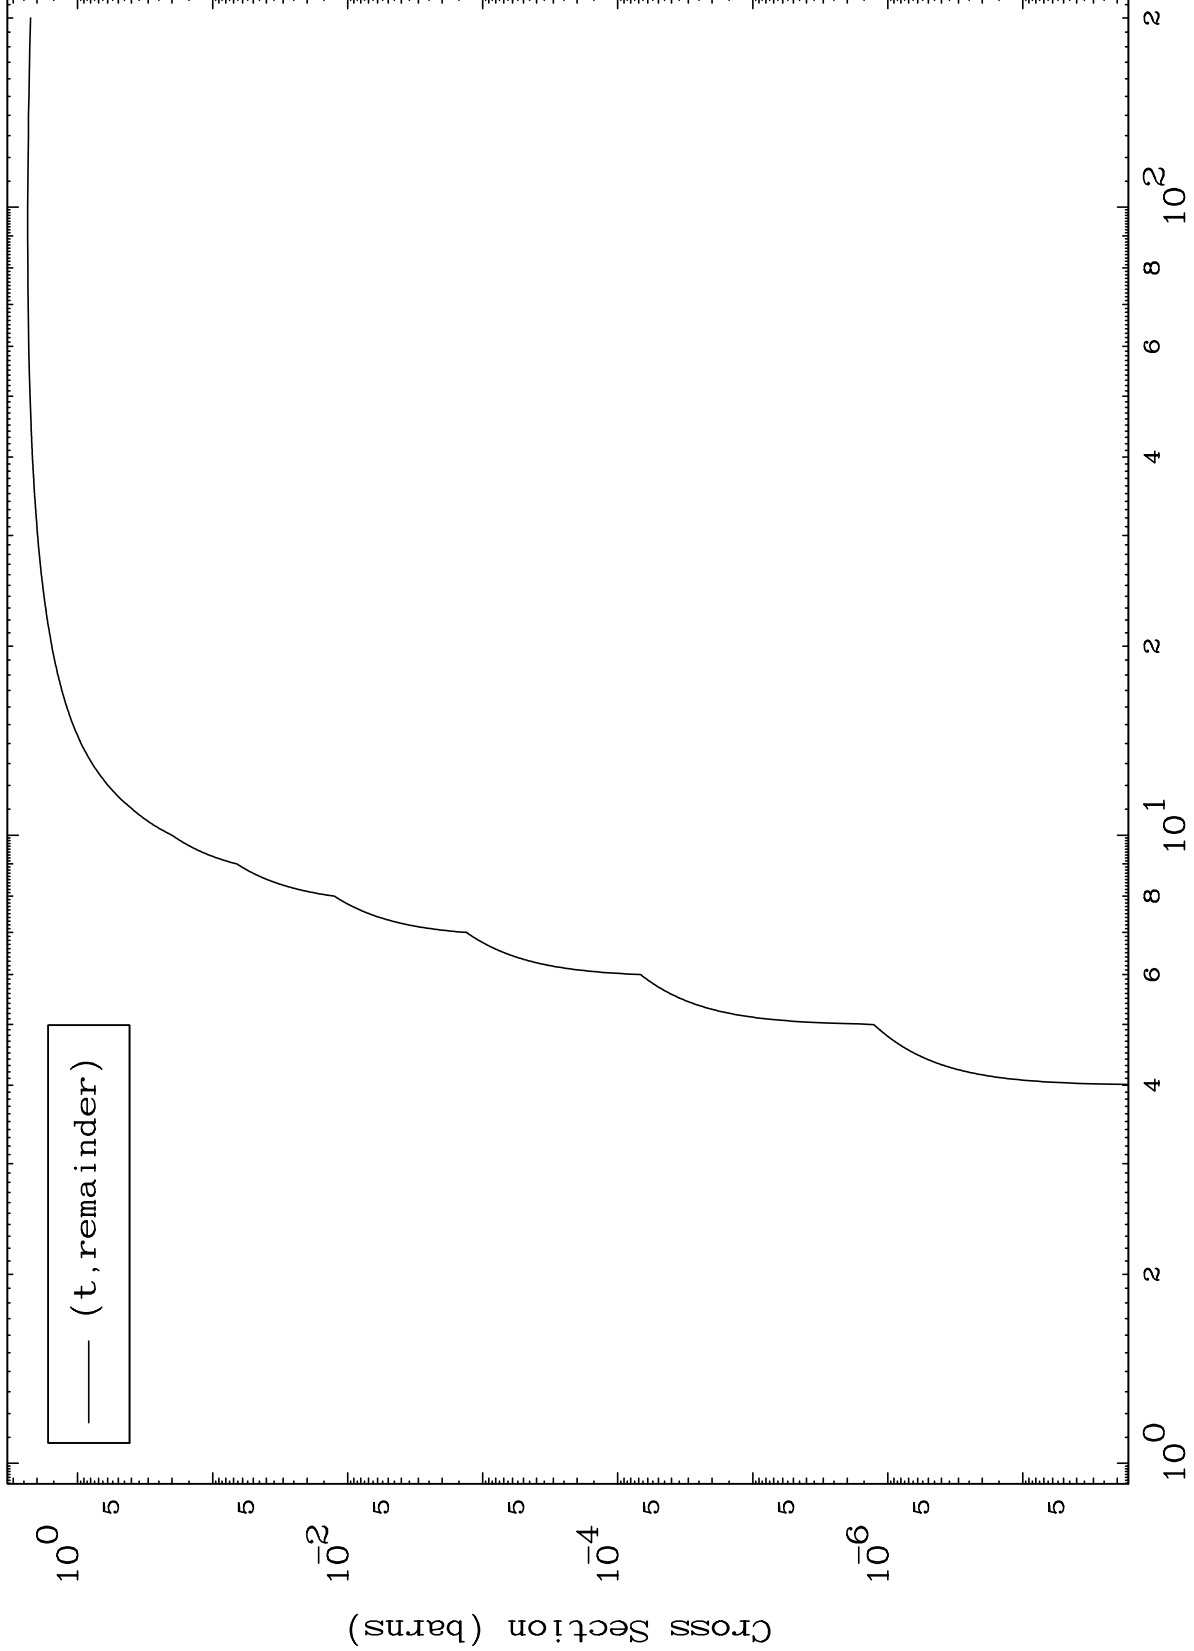

Press Mouse Button to Start

MAT 7274

Triton Major

73-Ta-163

0 Kelvin Cross Sections

Incident Energy (MeV)

73-Ta-163