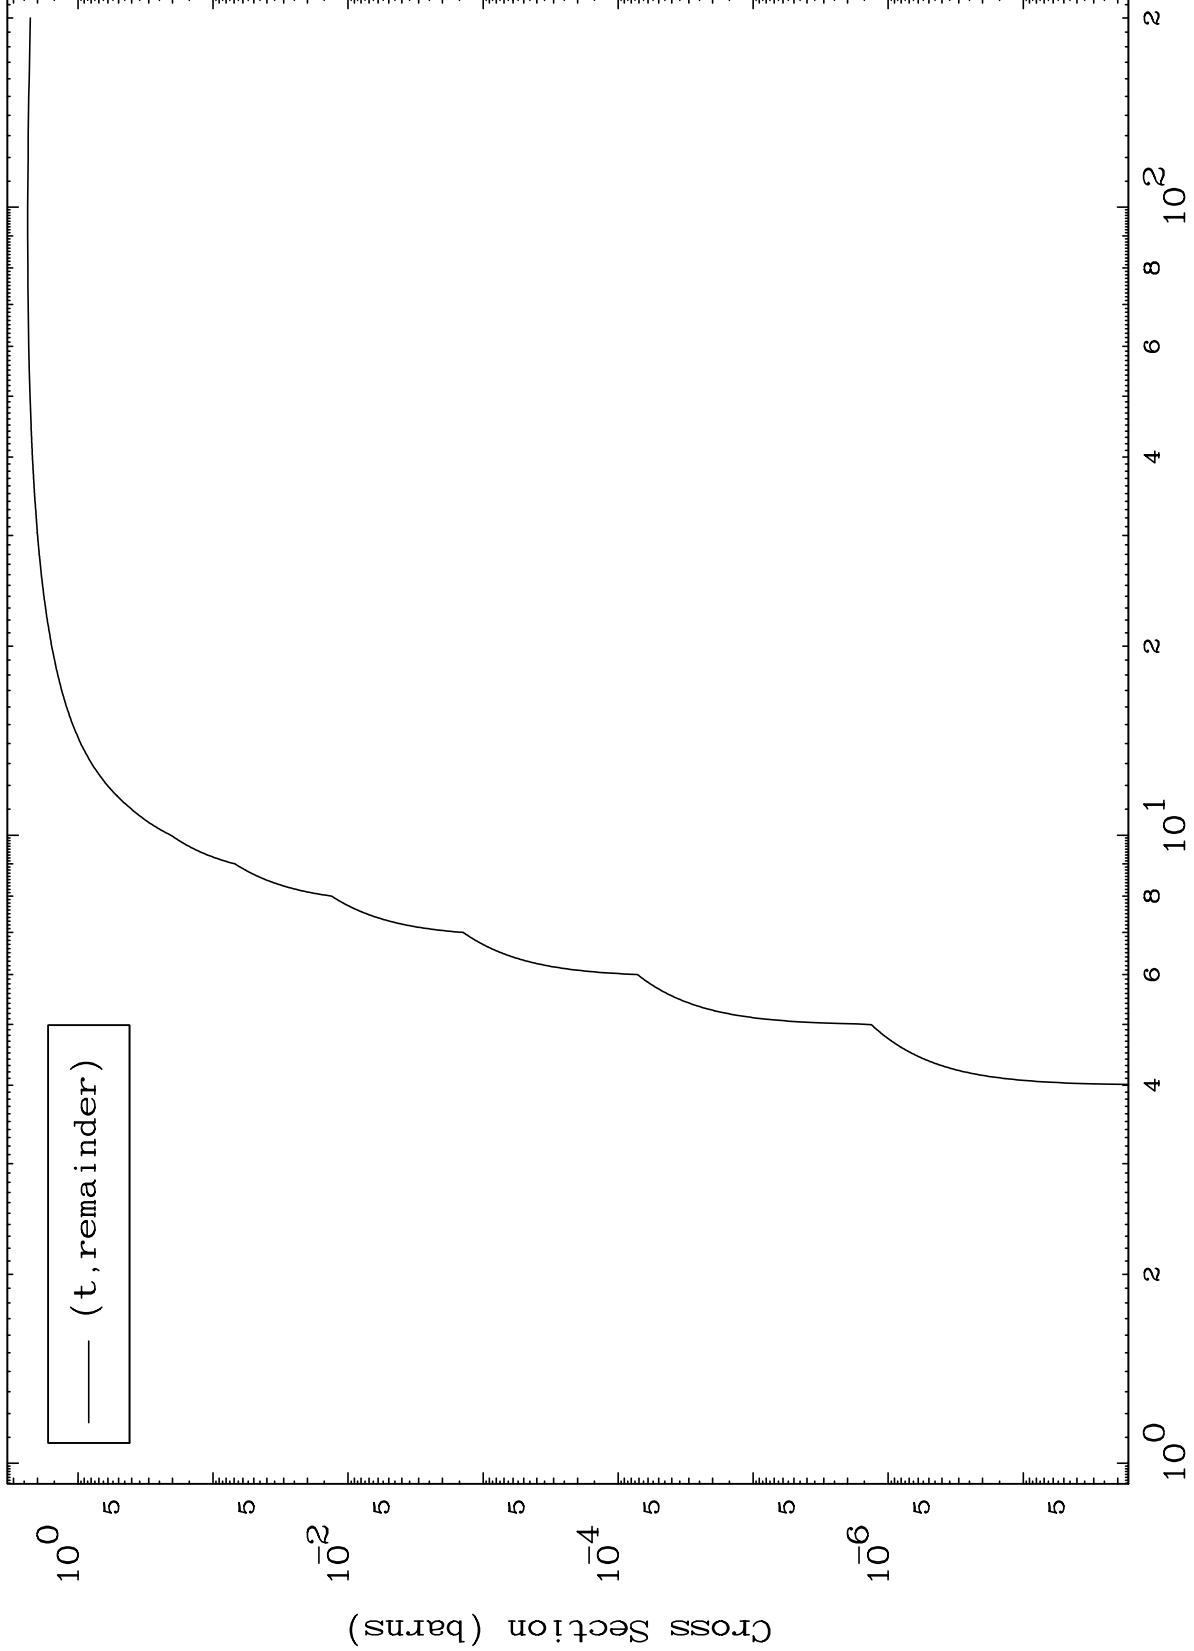

Press Mouse Button to Start

MAT 7280

Triton Major

73-Ta-165

0 Kelvin Cross Sections

(t, remainder)

Incident Energy (MeV)

73-Ta-165