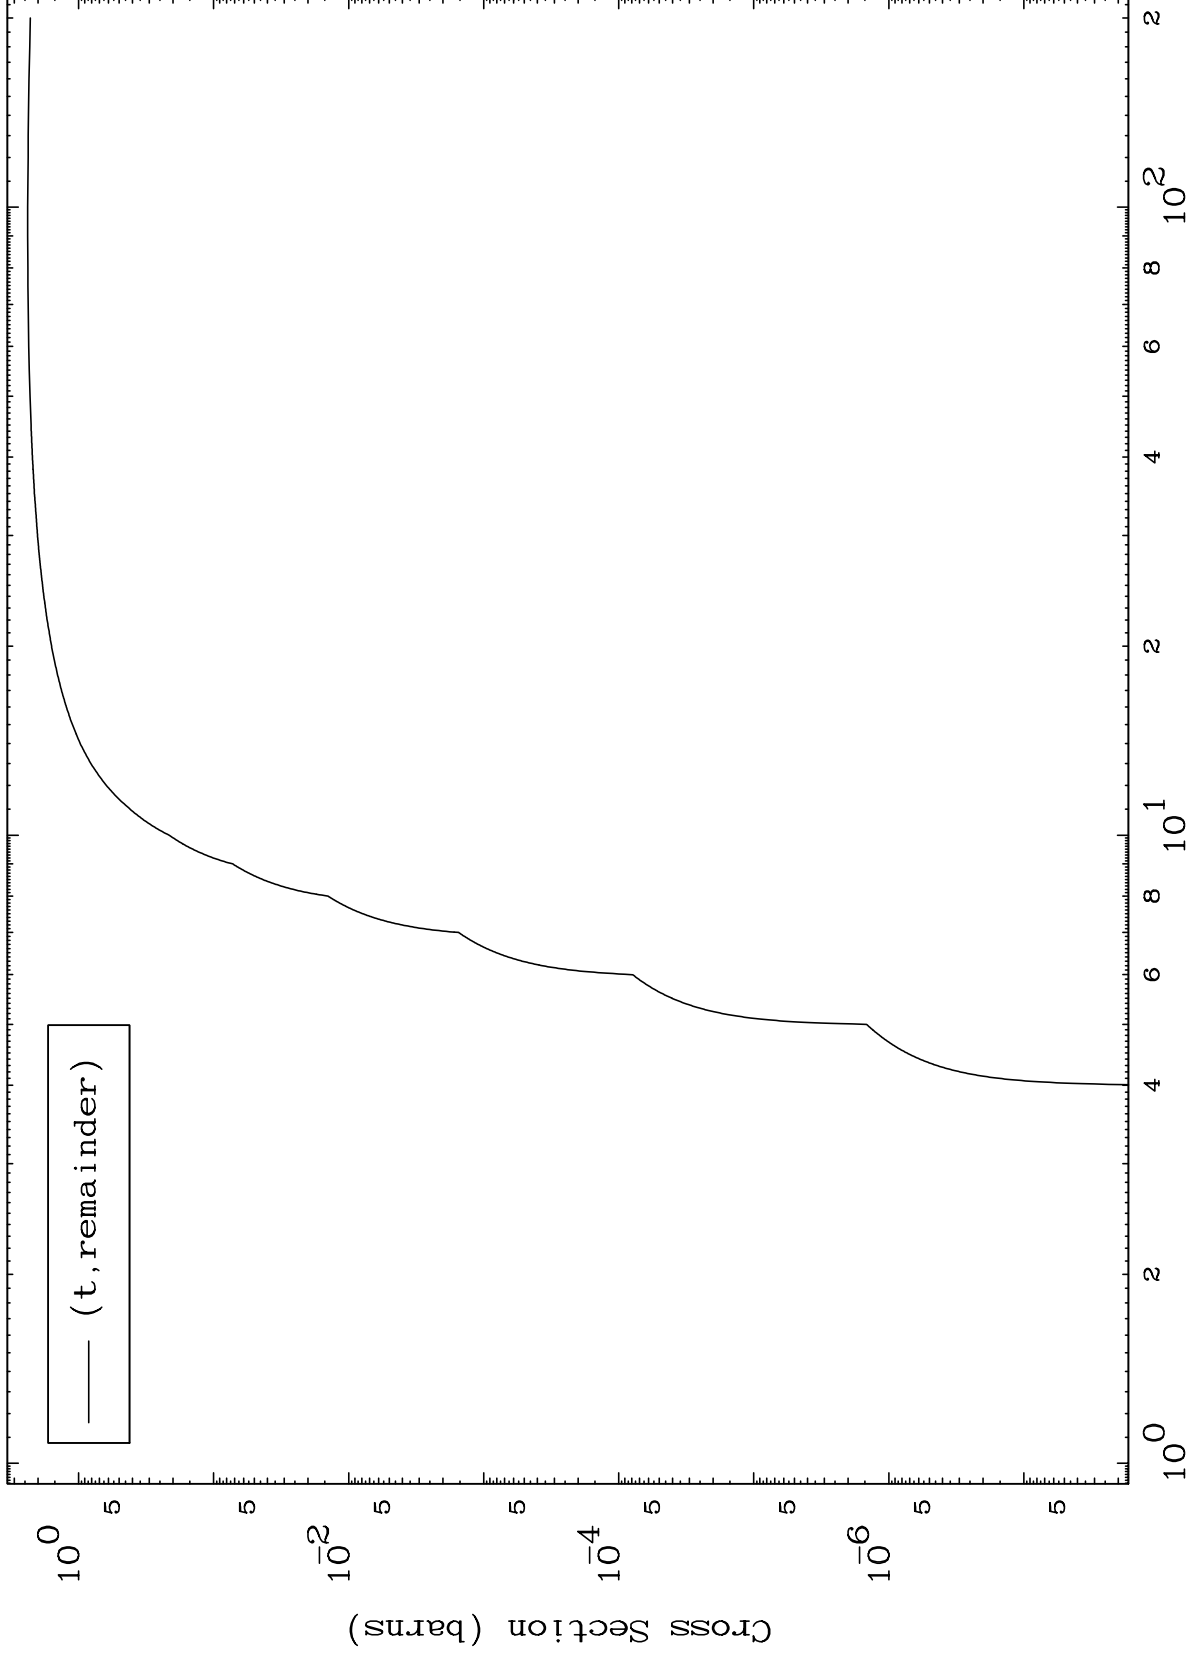

Press Mouse Button to Start

MAT 7289

Triton Major  
0 Kelvin Cross Sections

73-Ta-168

Incident Energy (MeV)

73-Ta-168